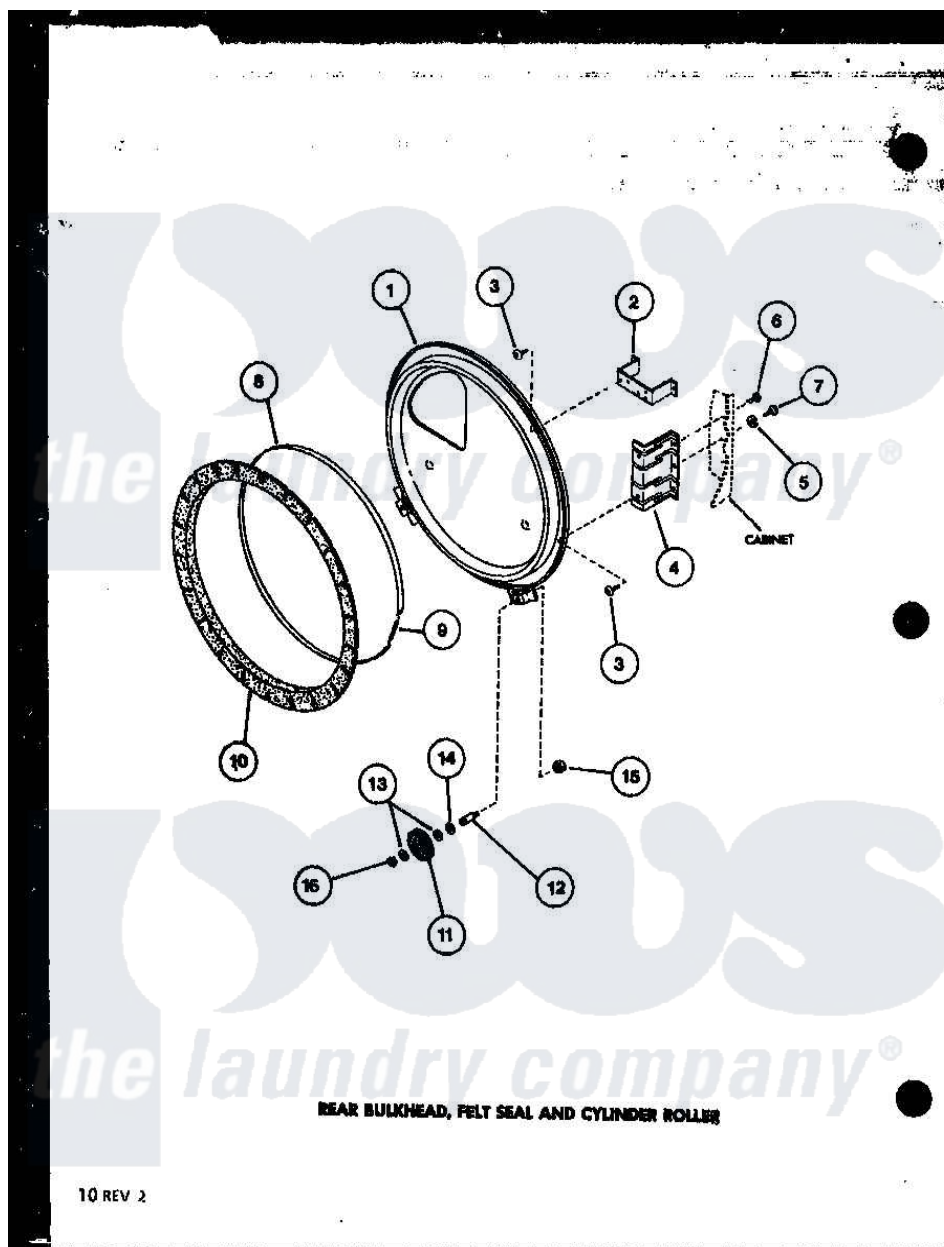

# Amana LGD251 (BOM: P7762212W W) 09 - REAR BULKHEAD

Amana Residential Amana LGD251 (BOM: P7762212W W) Washer Parts Parts Diagram 09 - REAR BULKHEAD  
 Click on the part number to view part

Item	Original Part Number	Replaced By	Status	Part Description
1	R0603117		Not Available	ASSY,REAR BULKHEAD
2	R0605558	<a href="#">60823P</a>		Bracket, Terminal Block
3	R0600041		Not Available	SCREW
4	R0605557		Not Available	BRACKET
5	R0600527		Not Available	WASHER
6	R0600017		Not Available	SCREW
7	R0600040		Not Available	SCREW
8	R0605555		Not Available	STRAP, SEAL
9	R0605554	<a href="#">52310</a>		Spring
10	R0604508	<a href="#">56088</a>		Assembly, Seal
11	R0605559	<a href="#">62649P</a>		Roller- CY
12	R0605560	<a href="#">56461</a>		Shaft
13	R0600526	<a href="#">52549</a>		Washer, 501 ID X3/4 Odx
14	R0600528		Not Available	THRUST WASHER
15	R0601009	<a href="#">358160</a>		Nut
16	R0601527	<a href="#">23748</a>		Ring, Retaining