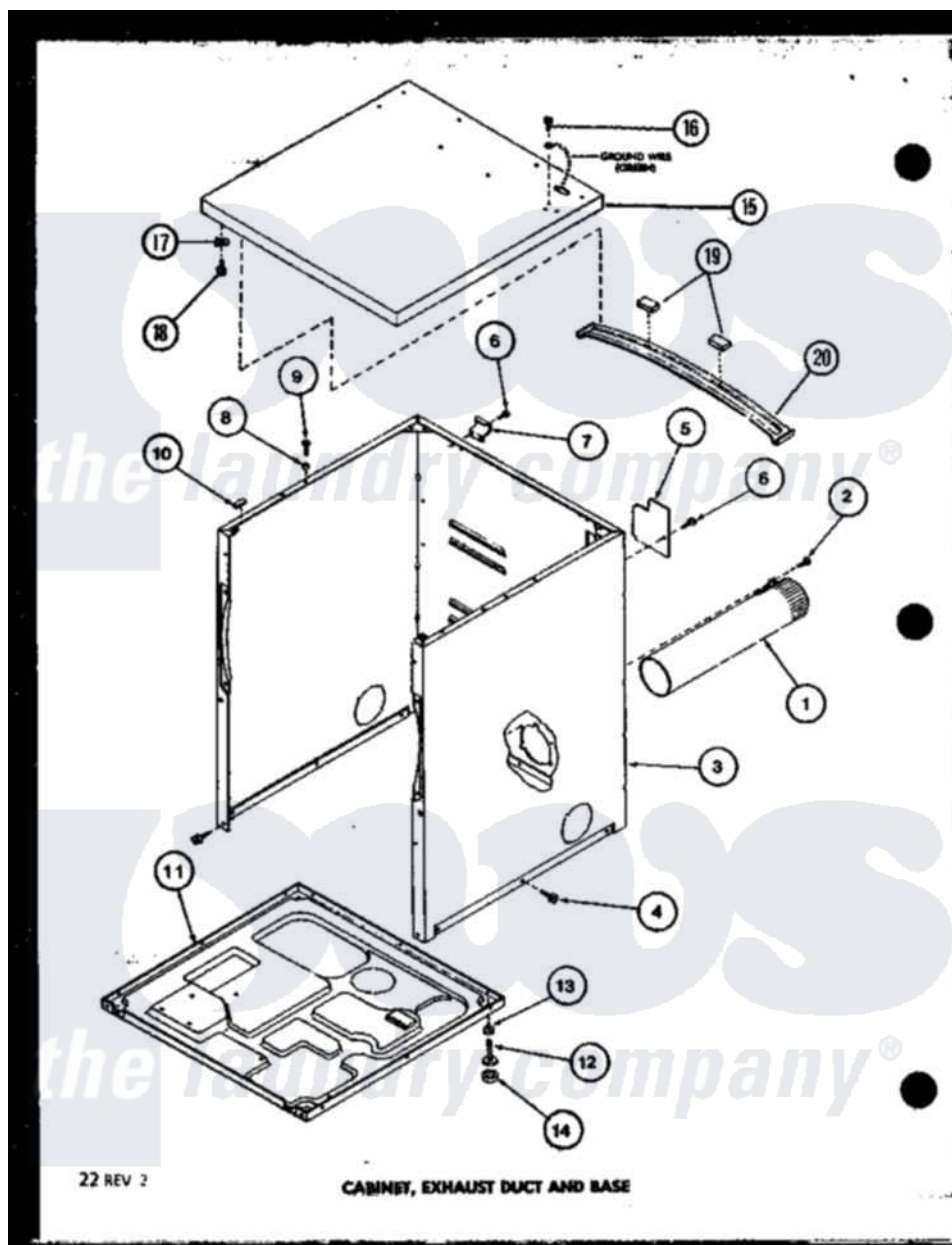

# Amana LGD251 (BOM: P7762232W W) 01 - CABINET

Amana Residential Amana LGD251 (BOM: P7762232W W) Dryer Parts Parts Diagram 01 - CABINET  
 Click on the part number to view part

Item	Original Part Number	Replaced By	Status	Part Description
1	R0603041		Not Available	DUCT, EXHAUST
2	R0600052		Not Available	SCREW, HEX HEAD
3	R0603068		Not Available	xxxASSY, DRYER CABINET
"	R0603118		Not Available	CABINET W
4	R0600028	<a href="#">27001200</a>		Screw
5	R0603040	<a href="#">60821</a>		Access Cover
6	R0600017		Not Available	SCREW
7	R0605567		Not Available	HINGE
8	R0603524	<a href="#">505187</a>		Locator, Panel
9	R0600031	<a href="#">Y014874</a>		Screw, Idler Arm And Sleeve
10	R0606519	<a href="#">Y56128</a>		Pad, Bumper
12	R0600051	<a href="#">Y305086</a>		Adjustable Leg And Nut
13	R0601021	<a href="#">62739</a>		Nut, Lock
14	R0606525	<a href="#">Y314137</a>		Foot, Rubber
15	R0603148		Not Available	TOP, ASSY A
"	R0603149		Not Available	TOP ASSY W

16	R0600055	<a href="#">20530</a>	Screw, 10-24 x 3/8 Hex
17	R0601005	<a href="#">36020</a>	Nut-10-24
18	R0600010	Not Available	SCREW