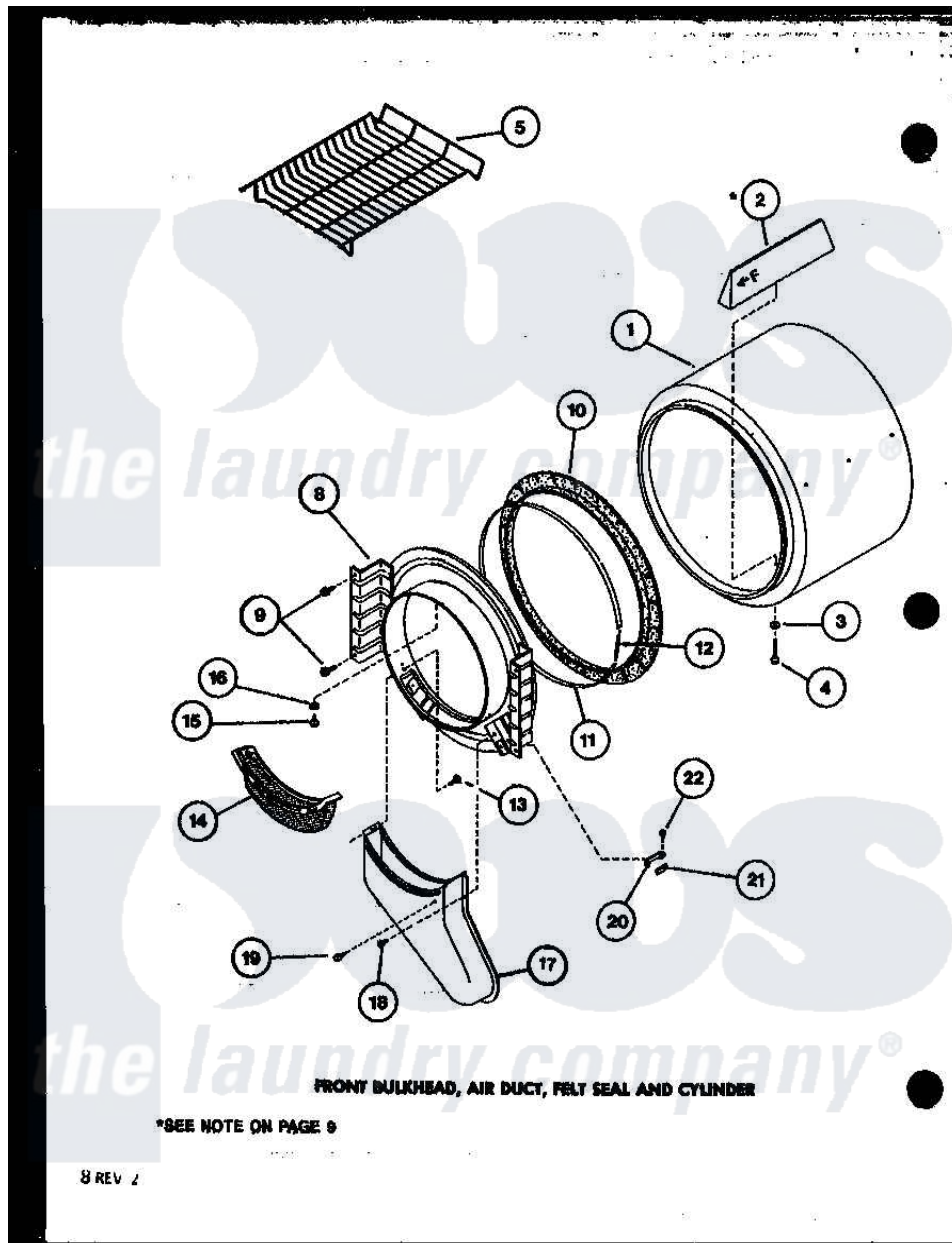

Amana LGD251 (BOM: P7762232W W) 02 - FRONT BULKHEAD

Amana Residential Amana LGD251 (BOM: P7762232W W) Dryer Parts Parts Diagram 02 - FRONT BULKHEAD
 Click on the part number to view part

Item	Original Part Number	Replaced By	Status	Part Description
1	R0603031		Not Available	ASSY,CYLINDER PACK
2	R0605716		Not Available	CONTROL HOOD ASSY, GRAY
"	R0605707		Not Available	BAFFLE CYLINDER SHORT
3	R0600524	M0270519		Washer
4	R0600038		Not Available	SCREW
5	R0603572		Not Available	RACK, DRYING
8	R0603154		Not Available	FRONT BULKHEAD L
"	R0603155		Not Available	FRONT BULKHEAD W
9	R0600017		Not Available	SCREW
10	R0604508	56088		Assembly, Seal
11	R0605555		Not Available	STRAP, SEAL
12	R0605554	52310		Spring
13	R0600036	489464		Screw
14	R0603578	61376P		Filter, Lint-White W/Inst.
15	R0600047		Not Available	SCREW
17	R0603531		Not Available	AIR DUCT

18	R0600039	489464	Screw
19	R0606523	Not Available	BUMPER
20	R0605708	61448	Glide, Cylinder-Rulon F
21	R0604507	510189	Pad Felt
22	R0600033	489464	Screw