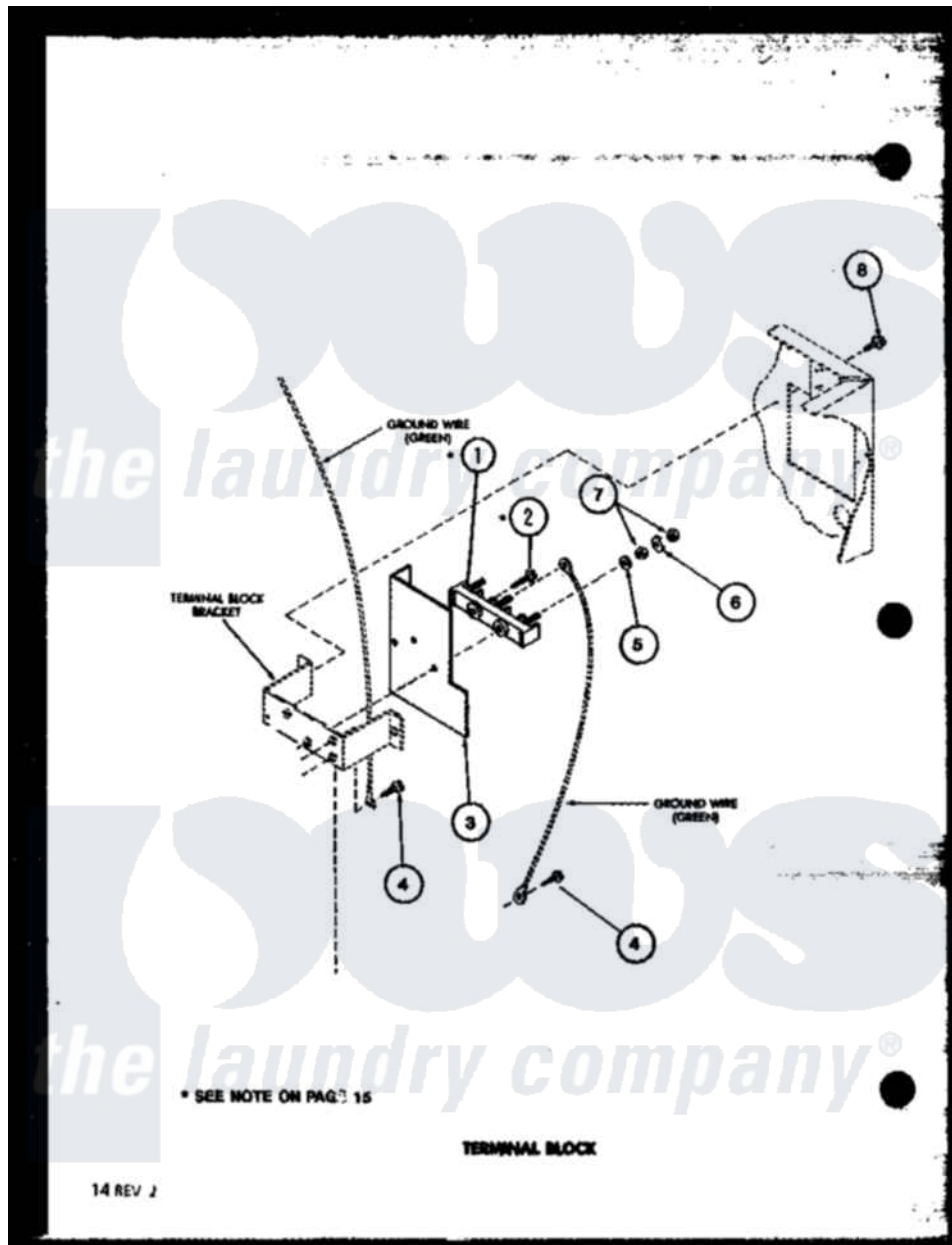

Amana LGD251 (BOM: P7762232W W) 10 - TERMINAL BLOCK

Amana Residential Amana LGD251 (BOM: P7762232W W) Dryer Parts Parts Diagram 10 - TERMINAL BLOCK  
 Click on the part number to view part

Item	Original Part Number	Replaced By	Status	Part Description
1	R0605088		Not Available	TERMINAL BLOCK
2	R0600105	<a href="#">501285</a>		Screw, No.12 X 9/16-Pla
3	R0604510		Not Available	SHIELD
4	R0600028	<a href="#">27001200</a>		Screw
8	R0600017		Not Available	SCREW