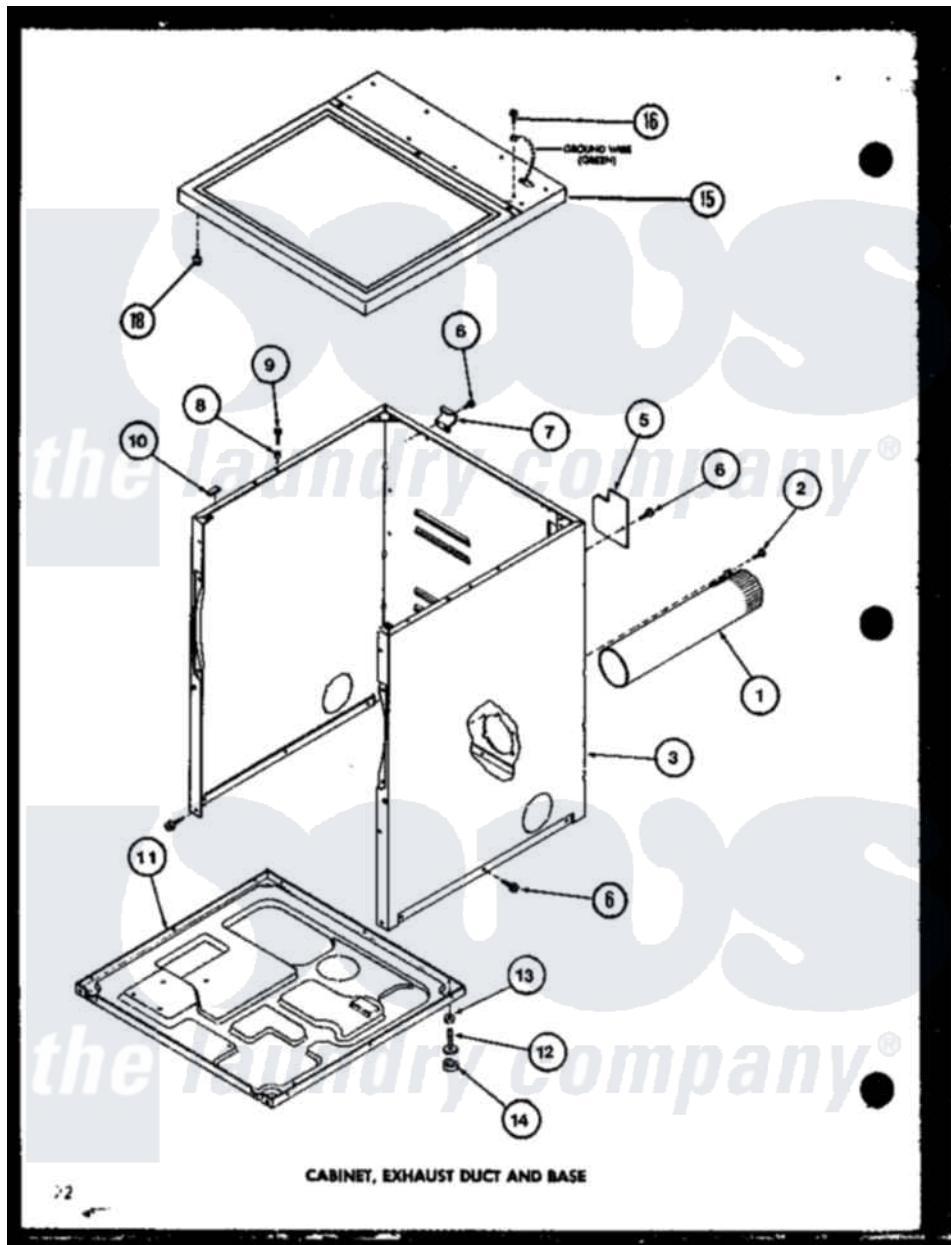

Amana LGD312 (BOM: P776222W W) 01 - CABINET

Amana Residential Amana LGD312 (BOM: P776222W W) Dryer Parts Parts Diagram 01 - CABINET
 Click on the part number to view part

Item	Original Part Number	Replaced By	Status	Part Description
1	R0603041		Not Available	DUCT, EXHAUST
2	R0600052		Not Available	SCREW, HEX HEAD
3	R0603118		Not Available	CABINET W
"	R0603068		Not Available	xxxASSY, DRYER CABINET
5	R0603182	60821		Access Cover
6	R0600017		Not Available	SCREW
7	R0605711		Not Available	HINGE
8	R0603524	505187		Locator, Panel
9	R0600102	Y014874		Screw, Idler Arm And Sleeve
10	R0606519	Y56128		Pad, Bumper
11	R0603183	60811		Assembly, Base-Complete
12	R0600051	Y305086		Adjustable Leg And Nut
13	R0601021	62739		Nut, Lock
14	R0606525	Y314137		Foot, Rubber
15	R0603149		Not Available	TOP ASSY W
"	R0603148		Not Available	TOP, ASSY A