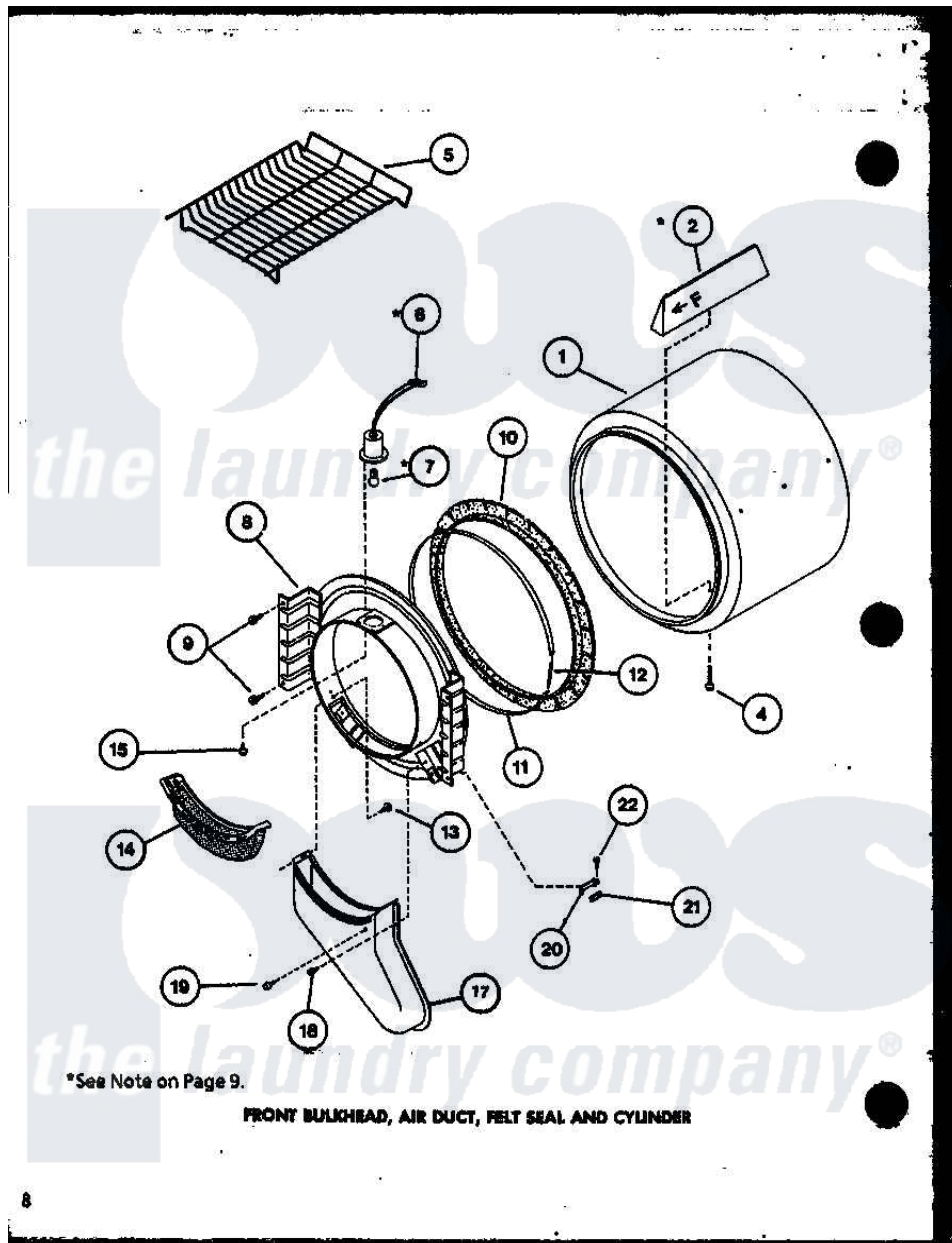

Amana LGD312 (BOM: P776222W W) 02 - FRONT BULKHEAD

Amana Residential Amana LGD312 (BOM: P776222W W) Dryer Parts Parts Diagram 02 - FRONT BULKHEAD  
 Click on the part number to view part

Item	Original Part Number	Replaced By	Status	Part Description
1	R0603176		Not Available	CYLINDER
2	R0605706		Not Available	BAFFLE, CYLINDER LONG
"	R0605707		Not Available	BAFFLE CYLINDER SHORT
4	R0600038		Not Available	SCREW
5	R0603572		Not Available	RACK, DRYING
6	R0605086		Not Available	RECEPTACLE, BULB
7	R0605087	<a href="#">67001316</a>		Bulb, Light
8	R0603152		Not Available	FRONT BULKHEAD A
"	<a href="#">R0603153</a>			Front Bulkhead W/Light White
"	R0603154		Not Available	FRONT BULKHEAD L
"	R0603155		Not Available	FRONT BULKHEAD W
9	R0600017		Not Available	SCREW
10	R0604508	<a href="#">56088</a>		Assembly, Seal
11	R0605555		Not Available	STRAP, SEAL
12	R0605554	<a href="#">52310</a>		Spring
13	R0600052		Not Available	SCREW, HEX HEAD

14	R0603594	<a href="#">61376P</a>	Filter, Lint-White W/Inst.
15	R0600093	<a href="#">31260</a>	Screw, No.8 X 3/8 Ind H
17	R0603595		Not Available AIR DUCT
18	R0600039	<a href="#">489464</a>	Screw
19	R0606523		Not Available BUMPER
20	R0605708	<a href="#">61448</a>	Glide, Cylinder-Rulon F
21	R0604521	<a href="#">58049</a>	Pad, Thin
22	R0600004	<a href="#">W10116760</a>	Screw