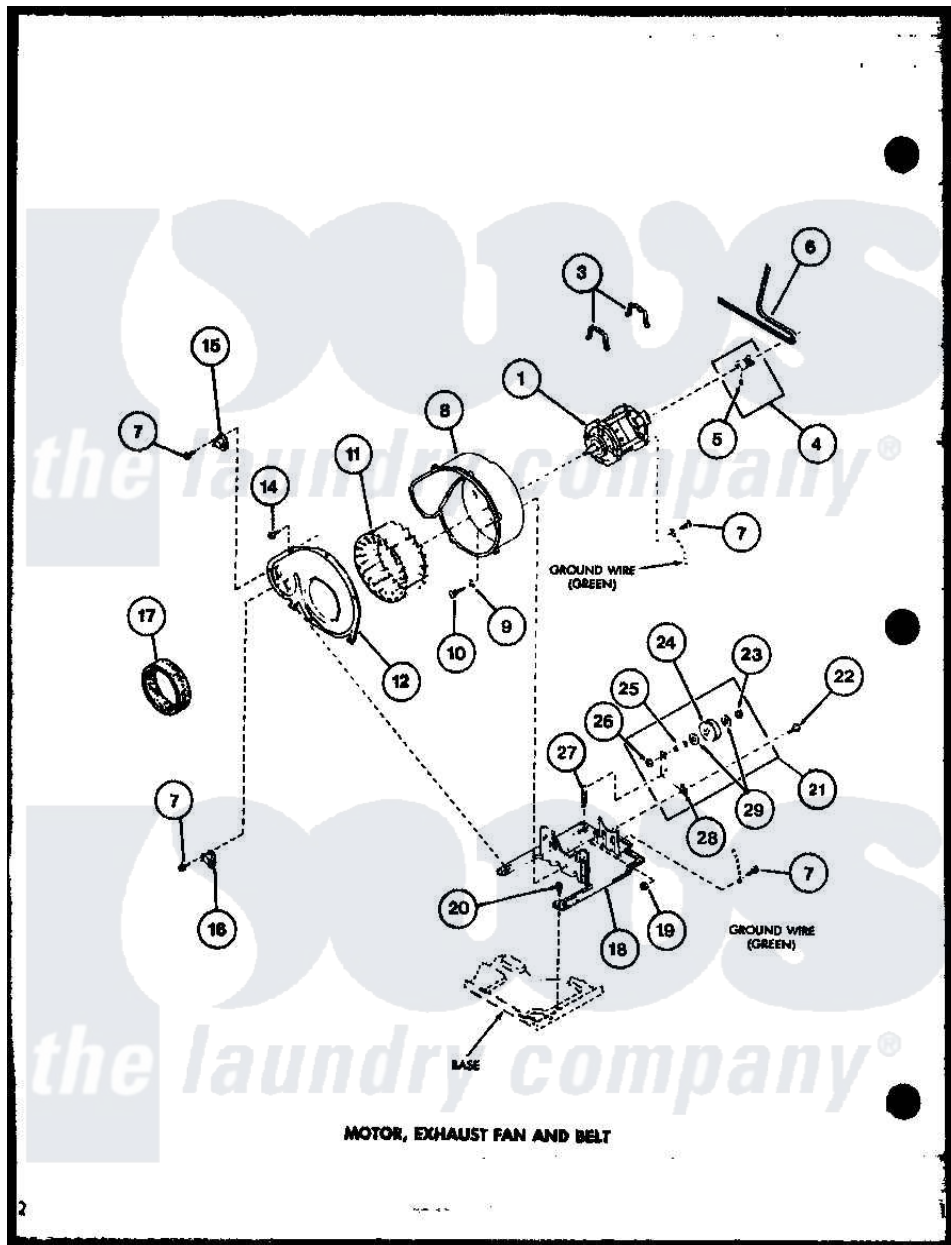

Amana LGD312 (BOM: P776222W W) 05 - MOTOR

Amana Residential Amana LGD312 (BOM: P776222W W) Dryer Parts Parts Diagram 05 - MOTOR
 Click on the part number to view part

Item	Original Part Number	Replaced By	Status	Part Description
1	R0607005	915P3		Motor-Drve
3	R0601526	660658		Clamp, Motor Mounting 343481 685441
4	R0610059		Not Available	KIT,PULLEY & SETSCREW
5	R0600042		Not Available	SET SCREW
6	R0606549	40111201		Belt, Cylinder
7	R0600033	489464		Screw
8	R0603034	56020		Housing, Blower
9	R0600560	M0270504		Washer
10	R0600014	27001200		Screw
11	R0603532	510139P		Assembly Blower Fan Package
12	R0603178		Not Available	COVER, EXHAUST FAN
14	R0600004	W10116760		Screw
15	R0611011	61623		Thermostat, Heater-BR
16	R0611012	Y61372		Thermostat
17	R0604509		Not Available	FELT SEAL

18	R0605710	503613		Mount, Motor
19	R0601011	27001225		Nut, Jam Mid Lock 1/4-20
20	R0600017		Not Available	SCREW
21	R0610019	56170P		Assembly- Idle
22	R0600043		Not Available	SCREW
23	R0601527	23748		Ring, Retaining
24	R0609504	Y54414		Assembly, Wheel And Bearing
25	R0605560	56461		Shaft
26	R0601009	358160		Nut
27	R0605563	56076		Spring, Idler
28	R0605561		Not Available	LEVER, IDLER
29	R0600526	52549		Washer, 501 ID X3/4 Odx