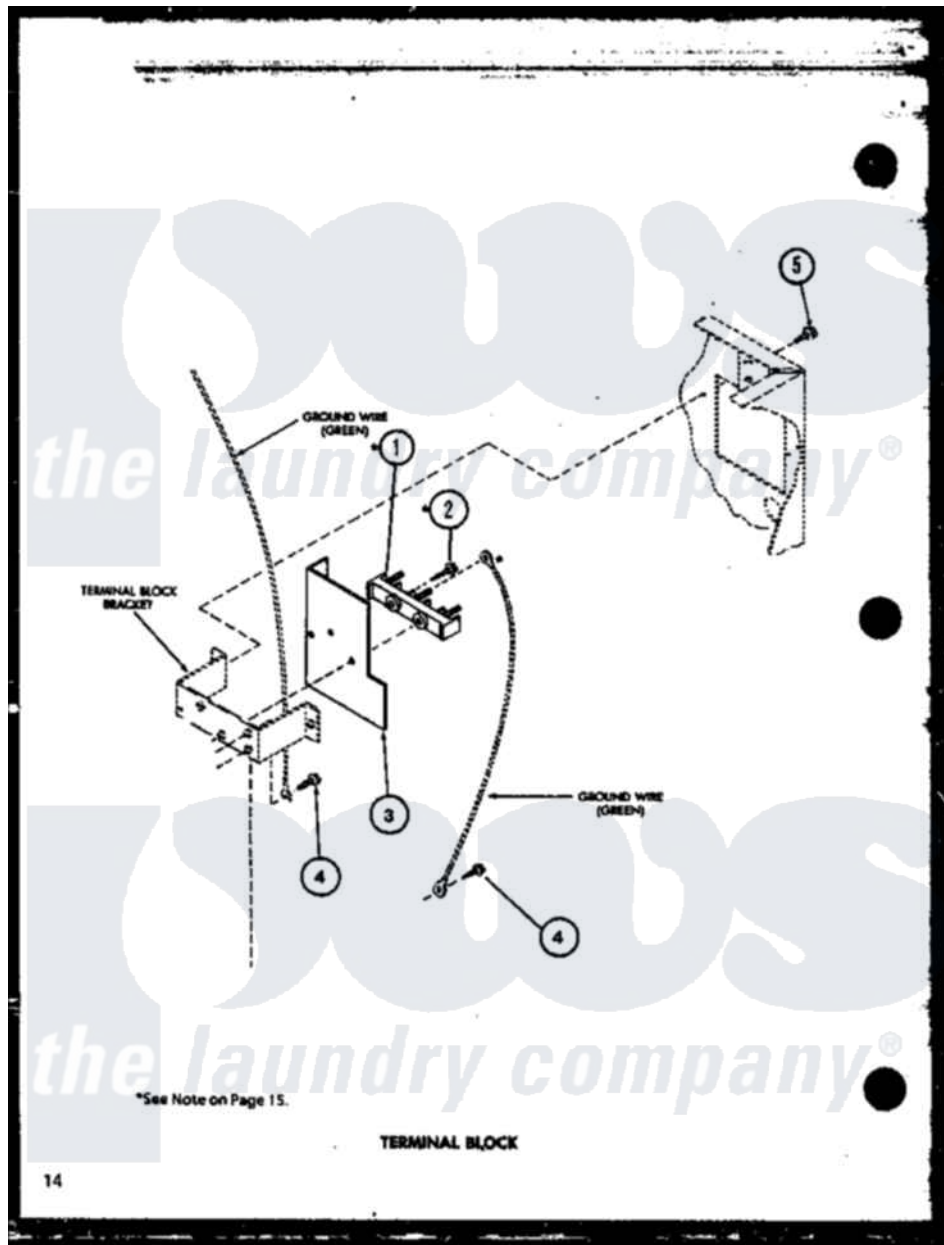

Amana LGD312 (BOM: P776222W W) 10 - TERMINAL BLOCK

Amana Residential Amana LGD312 (BOM: P776222W W) Dryer Parts Parts Diagram 10 - TERMINAL BLOCK
 Click on the part number to view part

Item	Original Part Number	Replaced By	Status	Part Description
1	R0605086		Not Available	RECEPTACLE, BULB
2	R0600105	501285		Screw, No.12 X 9/16-Pla
3	R0604510		Not Available	SHIELD
4	R0600055	20530		Screw, 10-24 x 3/8 Hex
5	R0600017		Not Available	SCREW