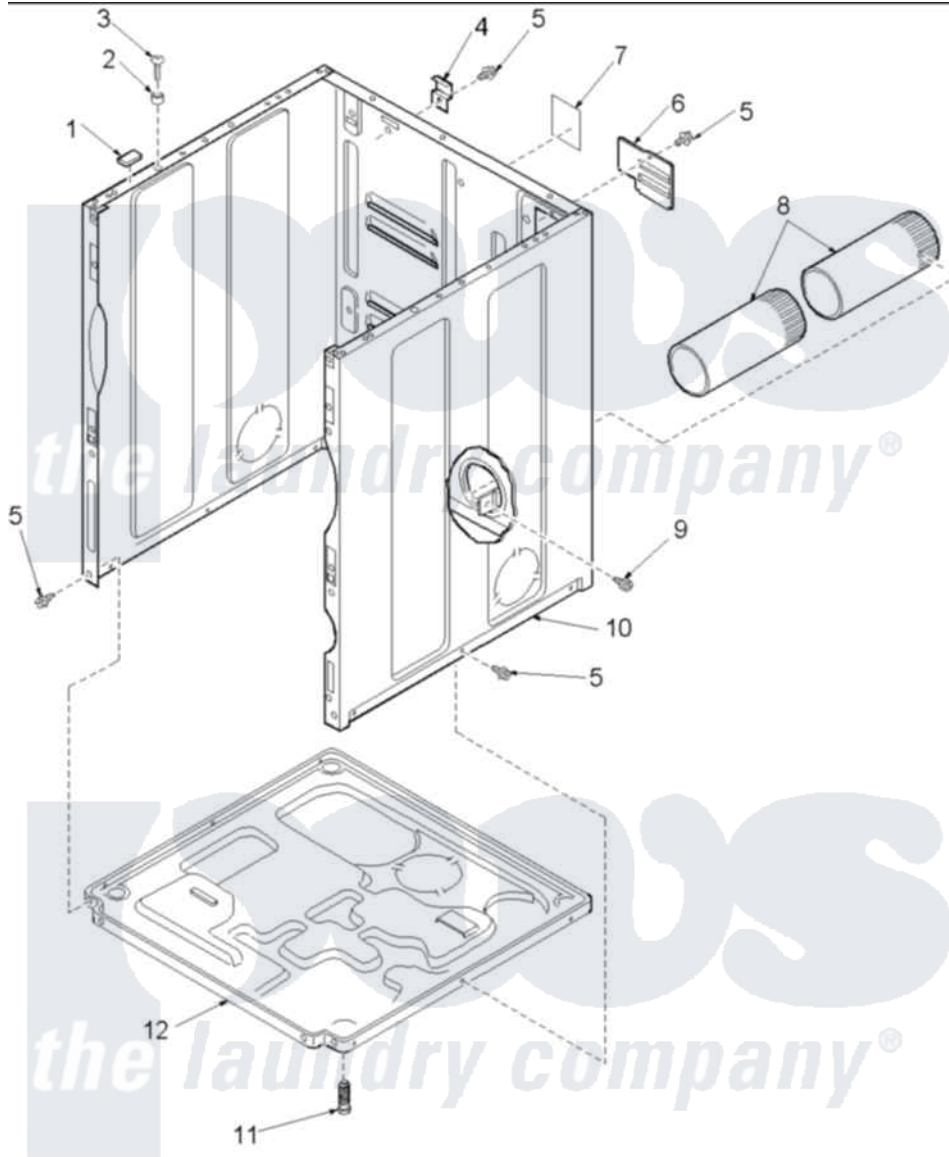

Amana LGD32AW (BOM: PLGD32AW) 01 - CABINET AND BASE

Amana Residential Amana LGD32AW (BOM: PLGD32AW) Dryer Parts Parts Diagram 01 - CABINET AND BASE
 Click on the part number to view part

Item	Original Part Number	Replaced By	Status	Part Description
1	Y56128			Pad, Bumper
2	505187			Locator, Panel
3	32671	Y014874		Screw, Idler Arm And Sleeve
4	500003			Hinge, Top
6	500114	510903		Plate Access Panel
7	501289		Not Available	(ELECTRIC MODELS)
8	505518			Duct, Exhaust
10	501688W	37001284		Cabinet As Pack
11	Y500101			Leg, Leveling
12	500070			Base, Dryer