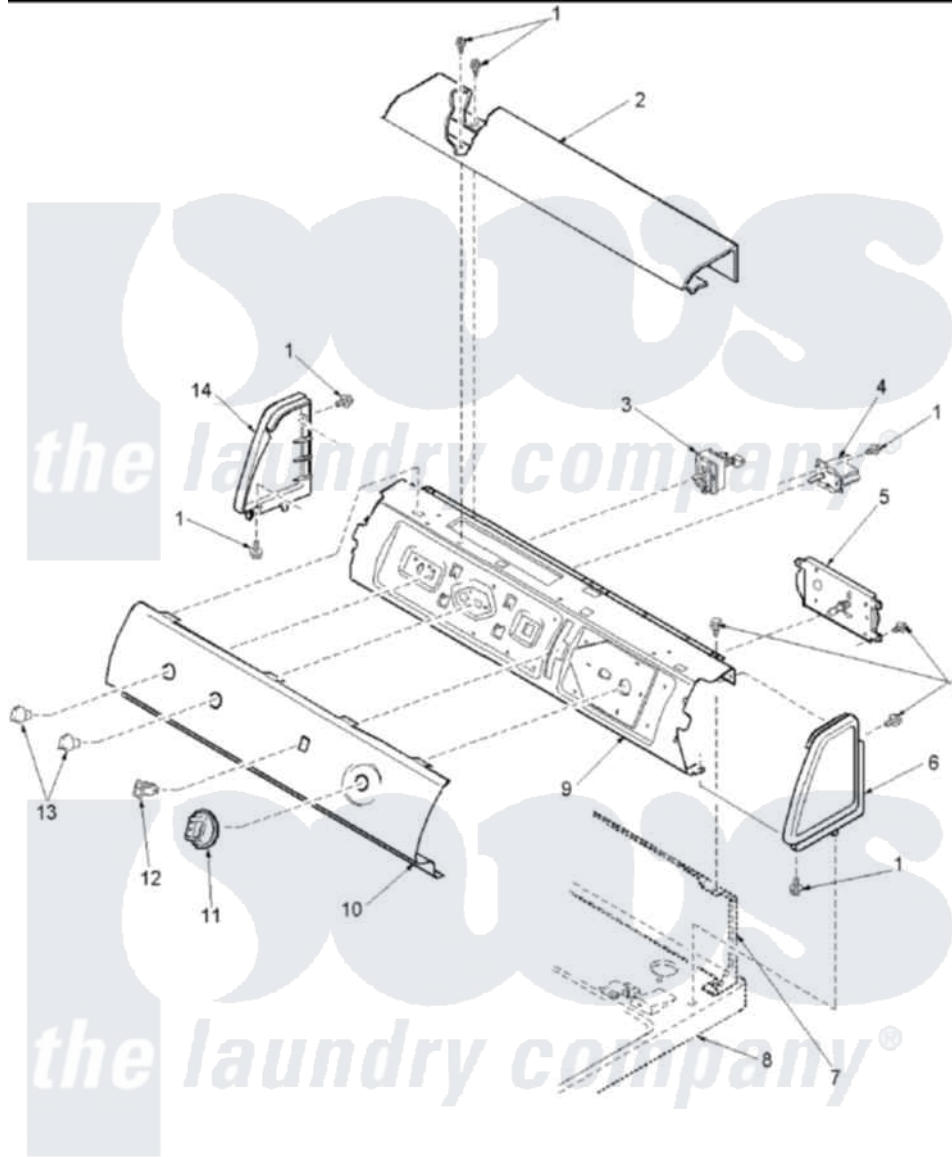

Amana LGD32AW (BOM: PLGD32AW) 02 - CONTROL PANEL

Amana Residential Amana LGD32AW (BOM: PLGD32AW) Dryer Parts Parts Diagram 02 - CONTROL PANEL
 Click on the part number to view part

Item	Original Part Number	Replaced By	Status	Part Description
2	503674W			Cover, Top
3	Y503997			Switch, Fabric Selector
4	504102	40070501		Buzzer, Adjustable
5	504545			Timer, 3 Cycle
6	504008W		Not Available	CAP-END RH
7	Y00000000		Not Available	SEE NOTE SEE NOTE PANEL,HOME HOOD BACK
8	Y00000000		Not Available	SEE NOTE SEE NOTE Assy, Top Panel
9	503901		Not Available	PANEL,SUPPORT CONTROL (MECH)
10	503593W		Not Available	PANEL, GRAPHIC
11	502220W			Knob, Timer
12	38424W			Switch, Rocker
13	36701W			Knob
14	504009W	40012702W		Endcap