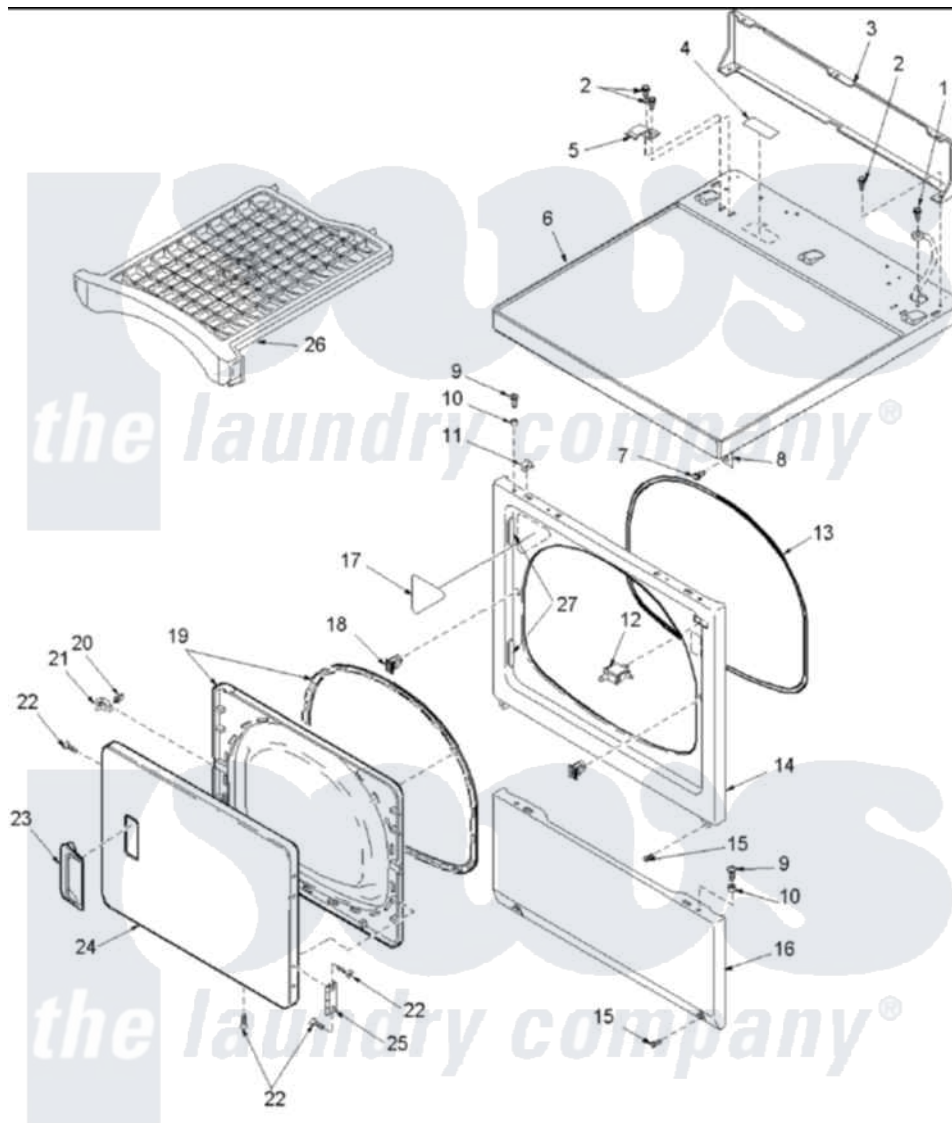

# Amana LGD32AW (BOM: PLGD32AW) 03 - DOOR AND FRONT, ACCESS, AND TOP PANELS

Amana Residential Amana LGD32AW (BOM: PLGD32AW) Dryer Parts Parts Diagram 03 - DOOR AND FRONT, ACCESS, AND TOP PANELS  
 Click on the part number to view part

Item	Original Part Number	Replaced By	Status	Part Description
3	500343		Not Available	PANEL,BACK(HOME HOOD)
4	24903R4		Not Available	STICKER
5	<a href="#">Y503876</a>			Clip, Hold Down
6	500085W	<a href="#">37001027</a>		Panel, Top
8	500084	<a href="#">40130801</a>		Bracket, Top Mount
9	32671	<a href="#">Y014874</a>		Screw, Idler Arm And Sleeve
10	<a href="#">505187</a>			Locator, Panel
11	56080	<a href="#">22001650</a>		Fastener, Spring
12	Y504570	<a href="#">W10169313</a>		Switch-Dor
13	504005	<a href="#">511056</a>		Seal Front Panel
14	503639W	<a href="#">503656WP</a>		Panel, Front
16	503648W	<a href="#">40045301WP</a>		Panel, Access
17	500281		Not Available	STICKER
18	54660	<a href="#">LA-1003</a>		Door Catch Kit
19	503643W	<a href="#">37001028</a>		Seal And Liner, Assembly

20	500039	<a href="#">510181</a>	Strike Doormetal
21	500223	<a href="#">40116201</a>	Bracket, Door Strike
23	503646W	<a href="#">R9800012</a>	Pull, Door
24	503642W	<a href="#">12002136</a>	Door Handle
25	<a href="#">Y503676</a>		Hinge, Door And Top
26	Y504105	<a href="#">Y504105A</a>	Rack-Dry
27	<a href="#">503126</a>		Plug, Hinge Hole