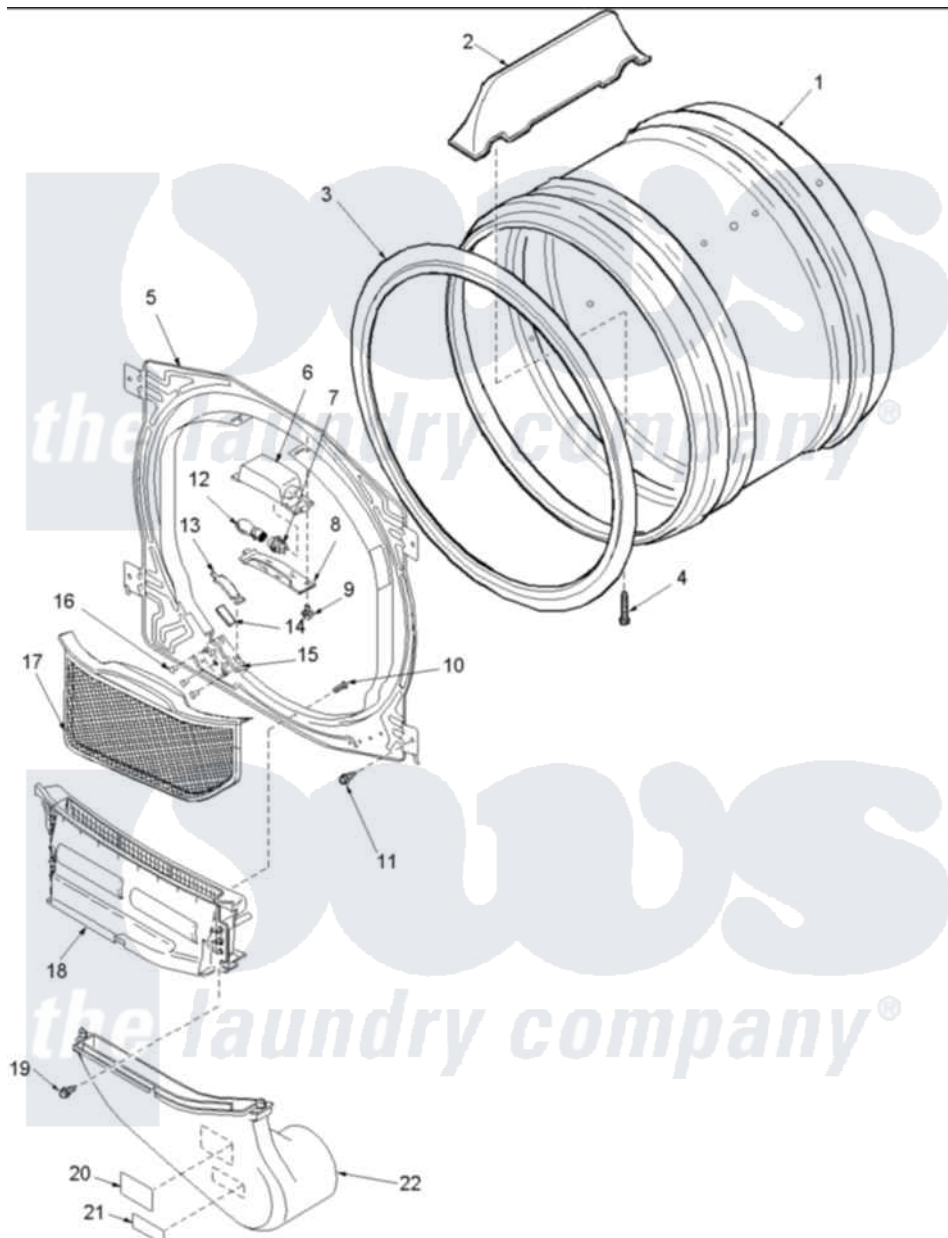

Amana LGD32AW (BOM: PLGD32AW) 04 - FRONT BULKHEAD, AIR DUCT & CYLINDER

Amana Residential Amana LGD32AW (BOM: PLGD32AW) Dryer Parts Parts Diagram 04 - FRONT BULKHEAD, AIR DUCT & CYLINDER

[Click on the part number to view part](#)

Item	Original Part Number	Replaced By	Status	Part Description
1	504467W	504467WP		Cylinder Assembly
2	503703	12002559		Baffle Kit
3	501801	37001132		Seal, Cylinder
4	Y62588			Screw, 10BT-12 X 1 Tap
5	503756W			Assembly, Blkhd Front CO
11	503661	27001200		Screw
13	Y501676	37001298		Glide- Dry
14	500092	510189		Pad Felt
15	37001036			Bracket, Cylinder Glide
16	37001031	3370225		Screw
17	Y503627	37001142		Filter, Lint
18	505528	37001141		Air Duct Assembly
20	500049		Not Available	STICKER
21	Y0056529		Not Available	SCREW
22	Y503626	37001141		Air Duct Assembly