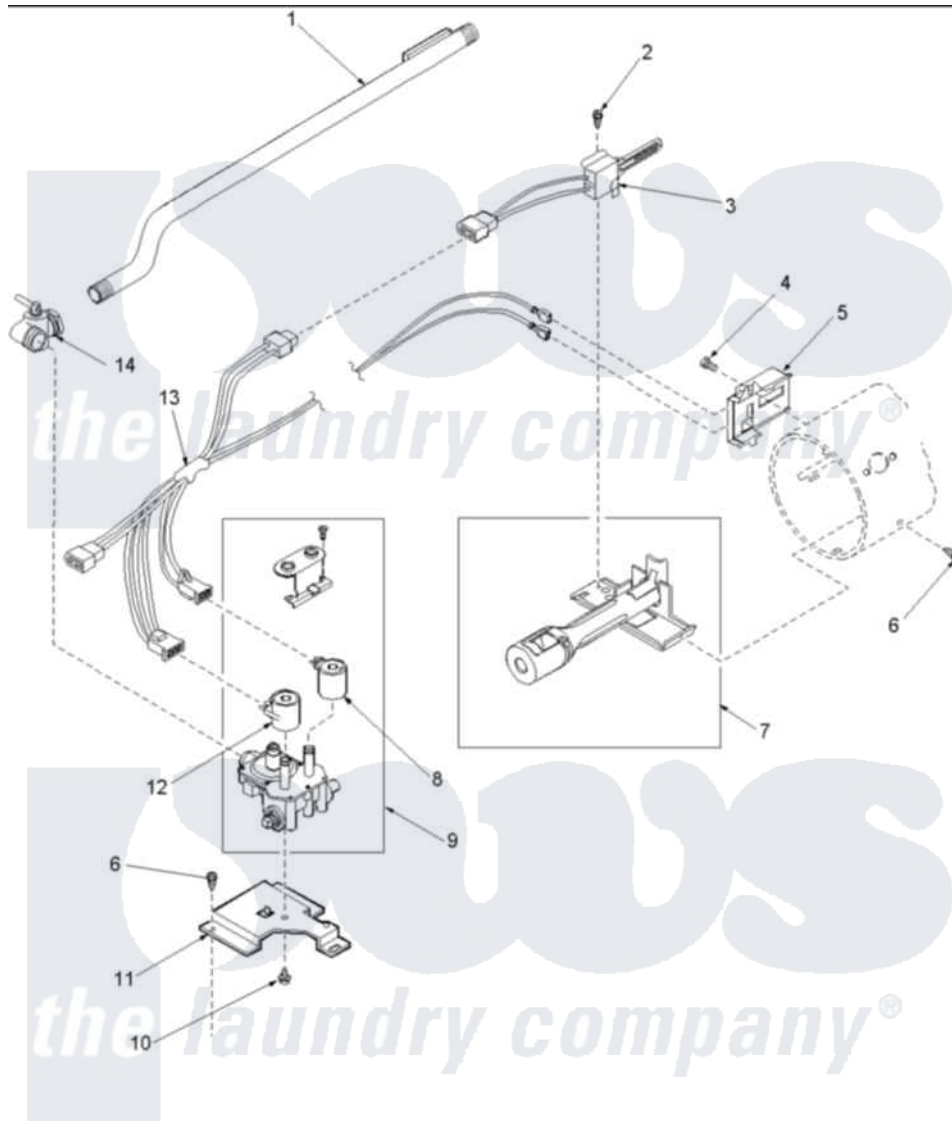

Amana LGD32AW (BOM: PLGD32AW) 05 - GAS VALVE, IGNITER & GAS CONVERSION KITS

Amana [Residential Amana LGD32AW \(BOM: PLGD32AW\) Dryer Parts](#) Parts Diagram 05 - GAS VALVE, IGNITER & GAS CONVERSION KITS
 Click on the part number to view part

Item	Original Part Number	Replaced By	Status	Part Description
1	500647	510204		Pipe
2	51782		Not Available	SCREW, 6B-20X5/16
3	503604	37001308		Ignitor
4	23222	3177991		Screw
5	Y56231	338906		Radiant, Sensor
7	Y56234	37001304		Burner Ign
8	58804B	694540		Coil, 60 Hz
9	Y504091			Assembly, Valve-Gas-Single
10	56124	3370225		Screw
11	500821			Bracket, Mounting-Gas
12	58804A	306106		Coil, Holding And Booster-W
13	60641	37001007		Harness, Wire
14	Y56229	510205		Valve-Elbo
NI	650P3			Kit, Gas Burner Conversion
"	649P3	LPK1		LP Gas Con