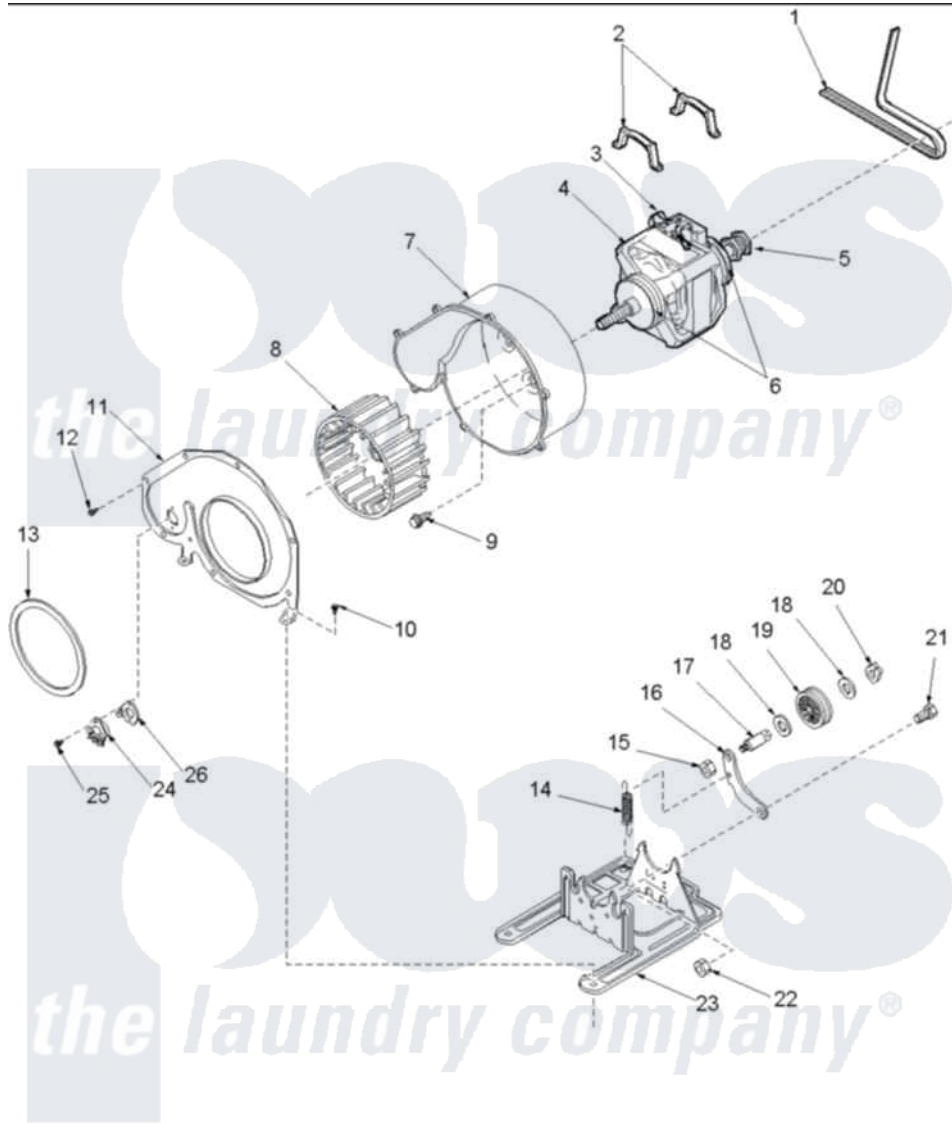

Amana LGD32AW (BOM: PLGD32AW) 07 - MOTOR AND FAN ASSEMBLIES

Amana Residential Amana LGD32AW (BOM: PLGD32AW) Dryer Parts Parts Diagram 07 - MOTOR AND FAN ASSEMBLIES

Click on the part number to view part

Item	Original Part Number	Replaced By	Status	Part Description
1	59174	40111201		Belt, Cylinder
2	Y58047	660658		Clamp, Motor Mounting 343481 685441
3	501218		Not Available	MOTOR SWITCH (DOES NOT INCLUDE THERMAL PROT
4	502368	2200376		Motor
5	500011			Pulley, Motor
6	590P3			Motor Hub Ring Kit
7	56020			Housing, Blower
8	56000	510139P		Assembly Blower Fan Package
11	500078	511969P		Kit Blower Housing And Cover
12	31260			Screw, No.8 X 3/8 Ind H
13	504018	37001119		Seal, Blower Housing
14	56076			Spring, Idler
15	56156	358160		Nut

16	500910	37001144	Assembly- Idler
17	56461		Shaft
18	52549		Washer, 501 ID X3/4 Odx
19	Y54414		Assembly, Wheel And Bearing
20	23748		Ring, Retaining
21	500824		Screw, 1/4-20 Unc Hex
22	56156	358160	Nut
23	503613		Mount, Motor
24	503979		Thermostat
25	Y33561	489464	Screw
26	61623		Thermostat, Heater-BR
NI	500269	37001287	Assembly, Idler Lever/Shaft/Pulley