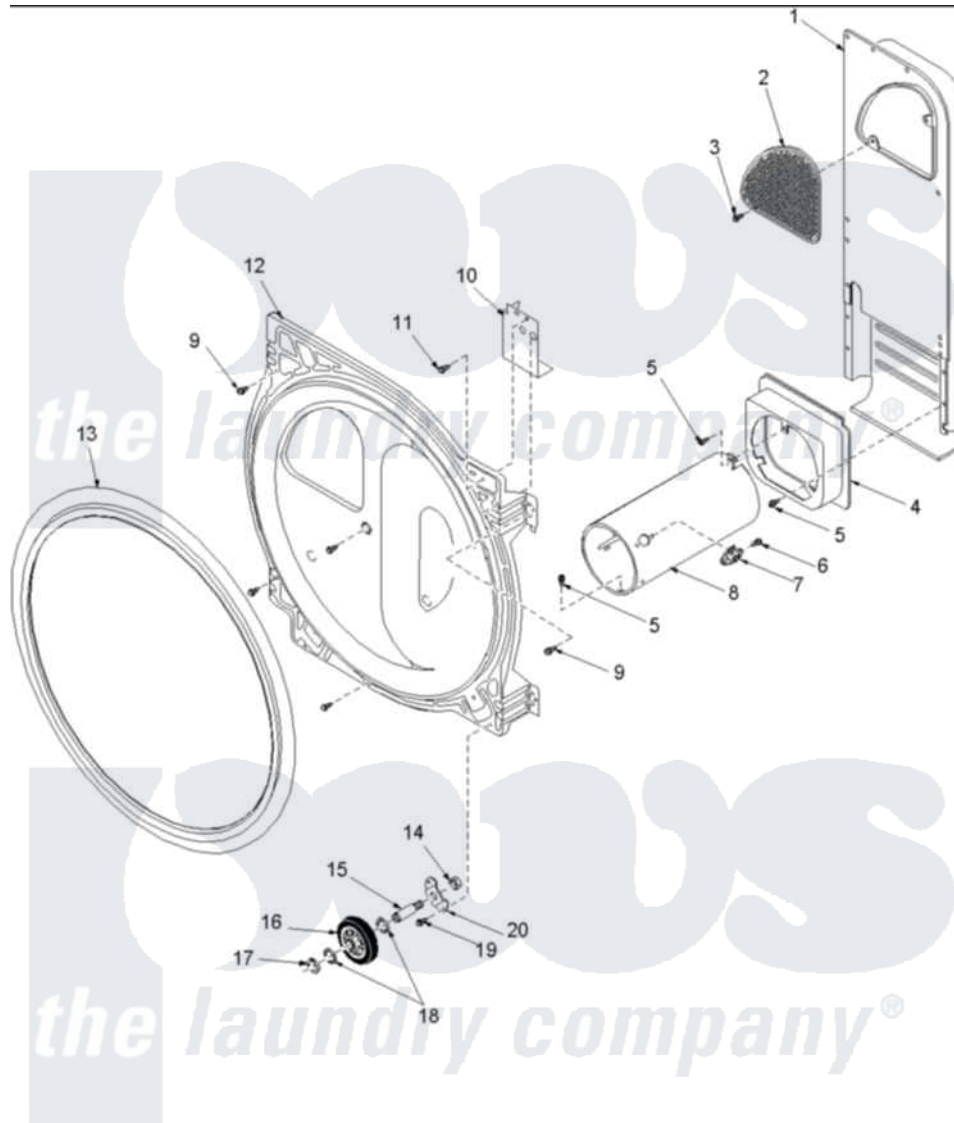

Amana LGD32AW (BOM: PLGD32AW) 08 - REAR BULKHEAD, ROLLERS & AIR DUCT ASSY

Amana Residential Amana LGD32AW (BOM: PLGD32AW) Dryer Parts Parts Diagram 08 - REAR BULKHEAD, ROLLERS & AIR DUCT ASSY
 Click on the part number to view part

Item	Original Part Number	Replaced By	Status	Part Description
1	503490	503605		Assembly, Heater Duct
2	500074	503605		Assembly, Heater Duct
4	500122	510101		Shroud Heat Duct
6	51782		Not Available	SCREW, 6B-20X5/16
7	Y61886			Thermostat, Limit-Blk
8	Y61888	37001303		Duct- Comb
10	Y504185			Shield, Terminal Block
11	501285			Screw, No.12 X 9/16-Pla
12	504801W	502614WP		Bulkhead, Rear
13	501801	37001132		Seal, Cylinder
14	56156	358160		Nut
15	56461			Shaft
16	500214	37001042		Assembly, Cylinder Roller
17	23748			Ring, Retaining
18	52549			Washer, 501 ID X3/4 Odx