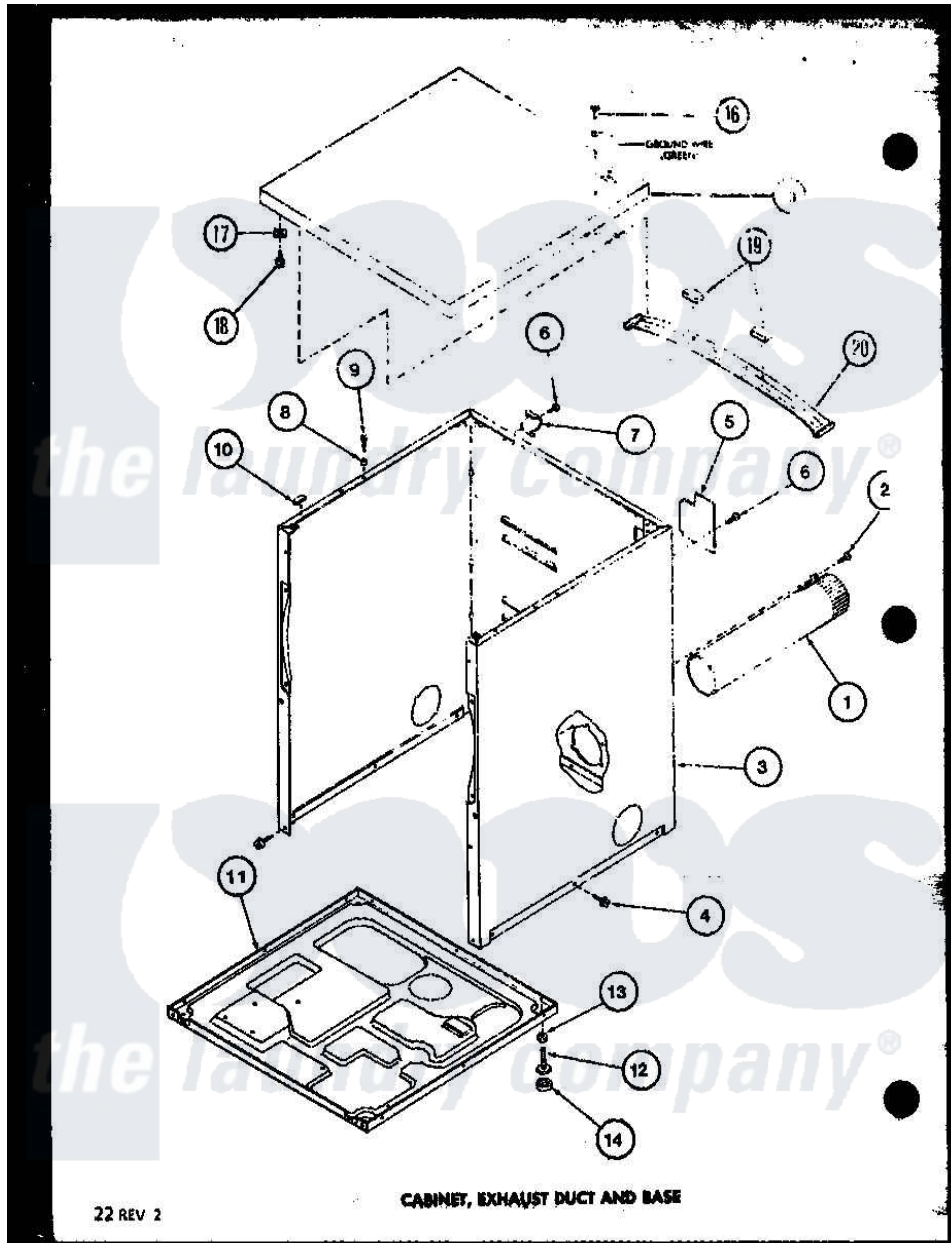

Amana LGD451 (BOM: P7762210W W) 01 - CABINET

Amana Residential Amana LGD451 (BOM: P7762210W W) Washer Parts Parts Diagram 01 - CABINET
 Click on the part number to view part

Item	Original Part Number	Replaced By	Status	Part Description
1	R0603041		Not Available	DUCT, EXHAUST
2	R0600052		Not Available	SCREW, HEX HEAD
3	R0603068		Not Available	xxxASSY, DRYER CABINET
"	R0603118		Not Available	CABINET W
4	R0600028	27001200		Screw
5	R0603040	60821		Access Cover
6	R0600017		Not Available	SCREW
7	R0605567		Not Available	HINGE
8	R0603524	505187		Locator, Panel
9	R0600031	Y014874		Screw, Idler Arm And Sleeve
10	R0606519	Y56128		Pad, Bumper
11	R0603028	60811		Assembly, Base-Complete
12	R0600051	Y305086		Adjustable Leg And Nut
13	R0601021	62739		Nut, Lock
14	R0606525	Y314137		Foot, Rubber
15	R0603113		Not Available	CABINET TOP

"	R0603112		Not Available	CABINET TOP
16	R0600055	20530		Screw, 10-24 x 3/8 Hex
17	R0601005	36020		Nut-10-24
18	R0600010		Not Available	SCREW
19	R0606520		Not Available	PAD
20	R0605550		Not Available	BRACE