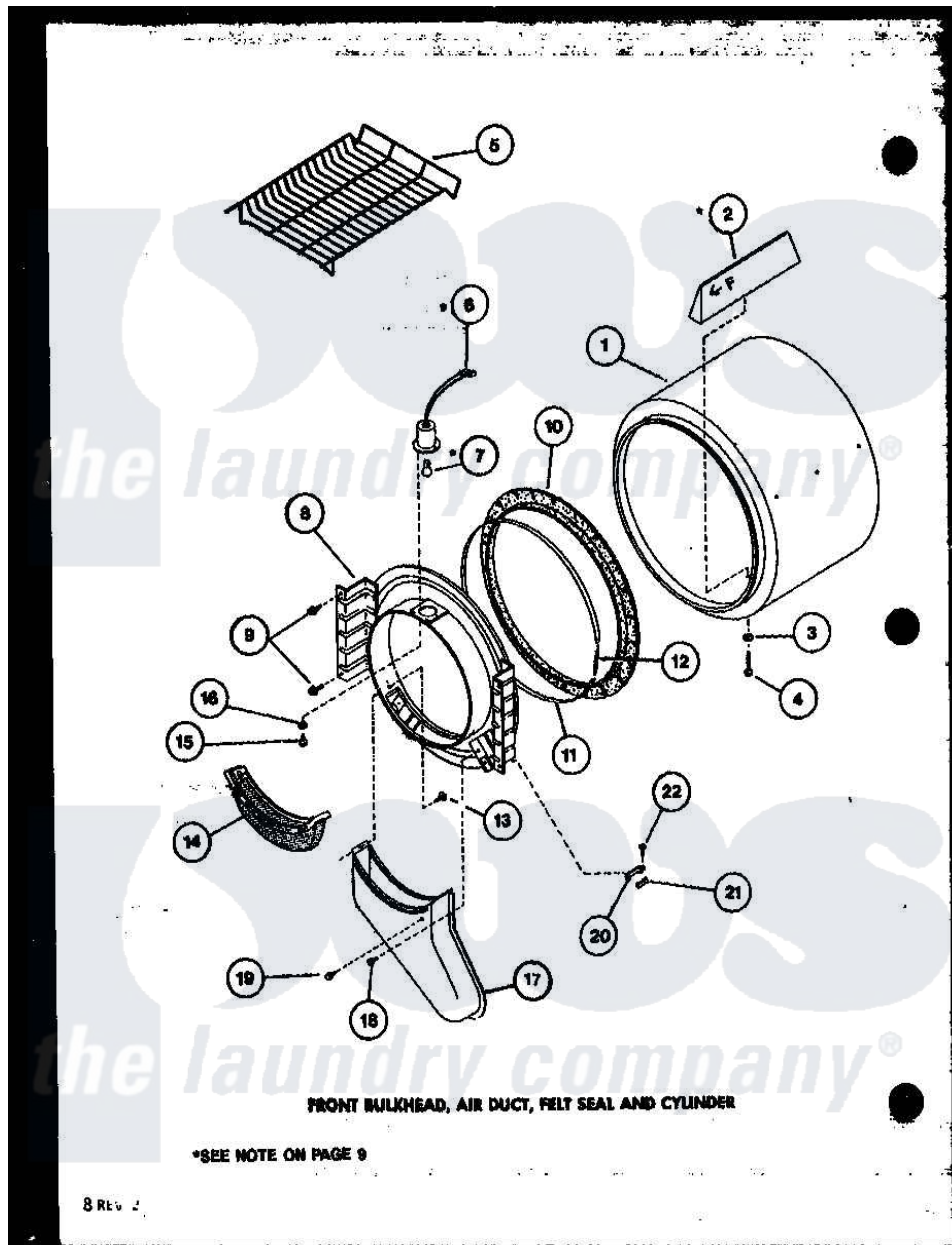

Amana LGD451 (BOM: P7762210W W) 02 - FRONT BULKHEAD

Amana Residential Amana LGD451 (BOM: P7762210W W) Washer Parts Parts Diagram 02 - FRONT BULKHEAD
 Click on the part number to view part

Item	Original Part Number	Replaced By	Status	Part Description
1	R0603031		Not Available	ASSY,CYLINDER PACK
2	R0605553		Not Available	BAFFLE
3	R0600524	M0270519		Washer
4	R0600038		Not Available	SCREW
5	R0603572		Not Available	RACK, DRYING
6	R0605012		Not Available	RECEPTACLE, BULB
7	R0612001	31001575		Bulb, Cylinder Light
8	R0603029		Not Available	FRONT BULKHEAD
9	R0600017		Not Available	SCREW
10	R0604508	56088		Assembly, Seal
11	R0605555		Not Available	STRAP, SEAL
12	R0605554	52310		Spring
13	R0600036	489464		Screw
14	R0603530	61376P		Filter, Lint-White W/Inst.
15	R0600047		Not Available	SCREW
16	R0600525		Not Available	LOCKWASHER

17	R0603531		Not Available	AIR DUCT
18	R0600039	489464		Screw
19	R0606523		Not Available	BUMPER
20	R0605556	61448		Glide, Cylinder-Rulon F
21	R0604507	510189		Pad Felt
22	R0600033	489464		Screw