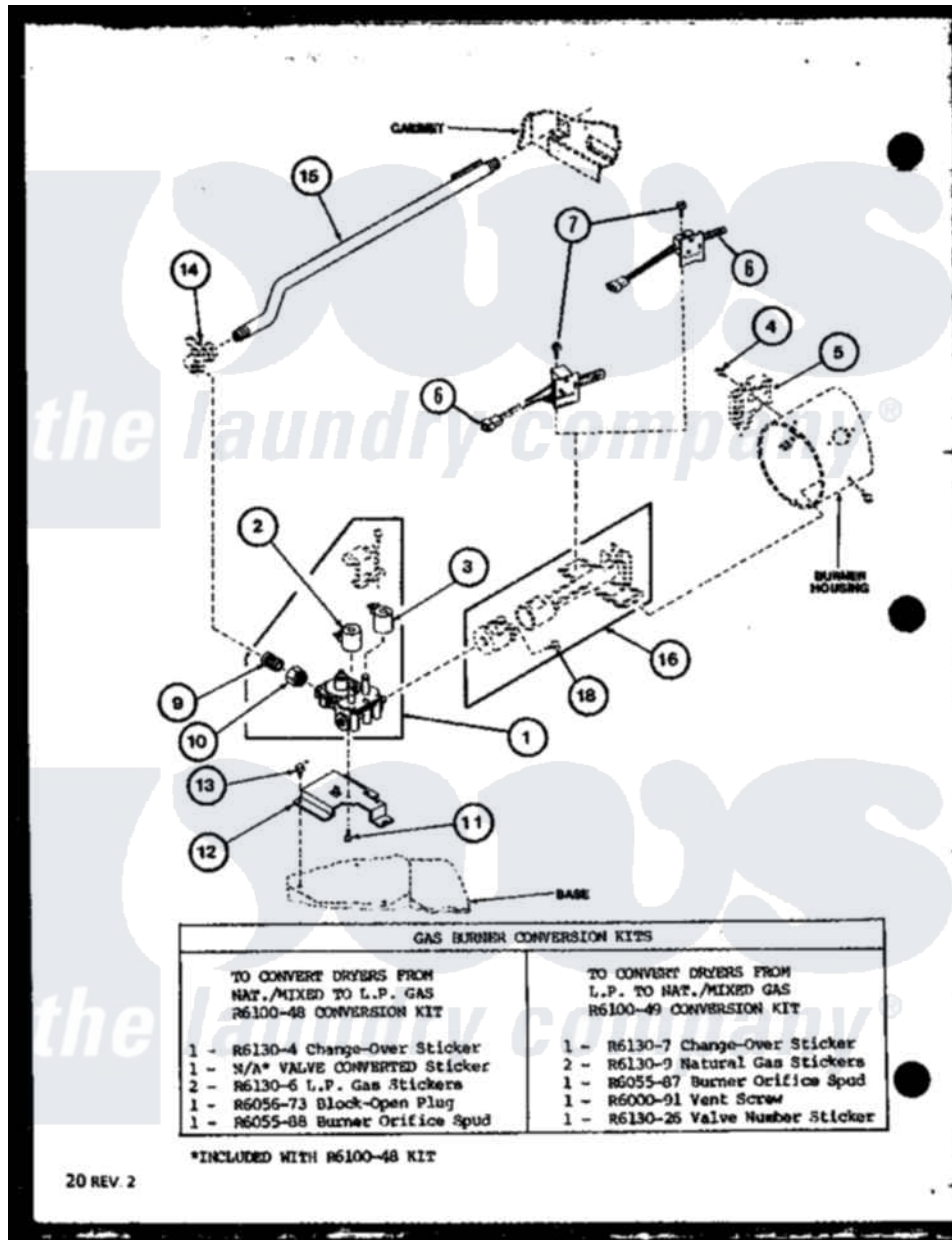

# Amana LGD451 (BOM: P7762210W W) 03 - GAS BURNER CONVERSION KITS

Amana Residential Amana LGD451 (BOM: P7762210W W) Washer Parts Parts Diagram 03 - GAS BURNER CONVERSION KITS

Click on the part number to view part