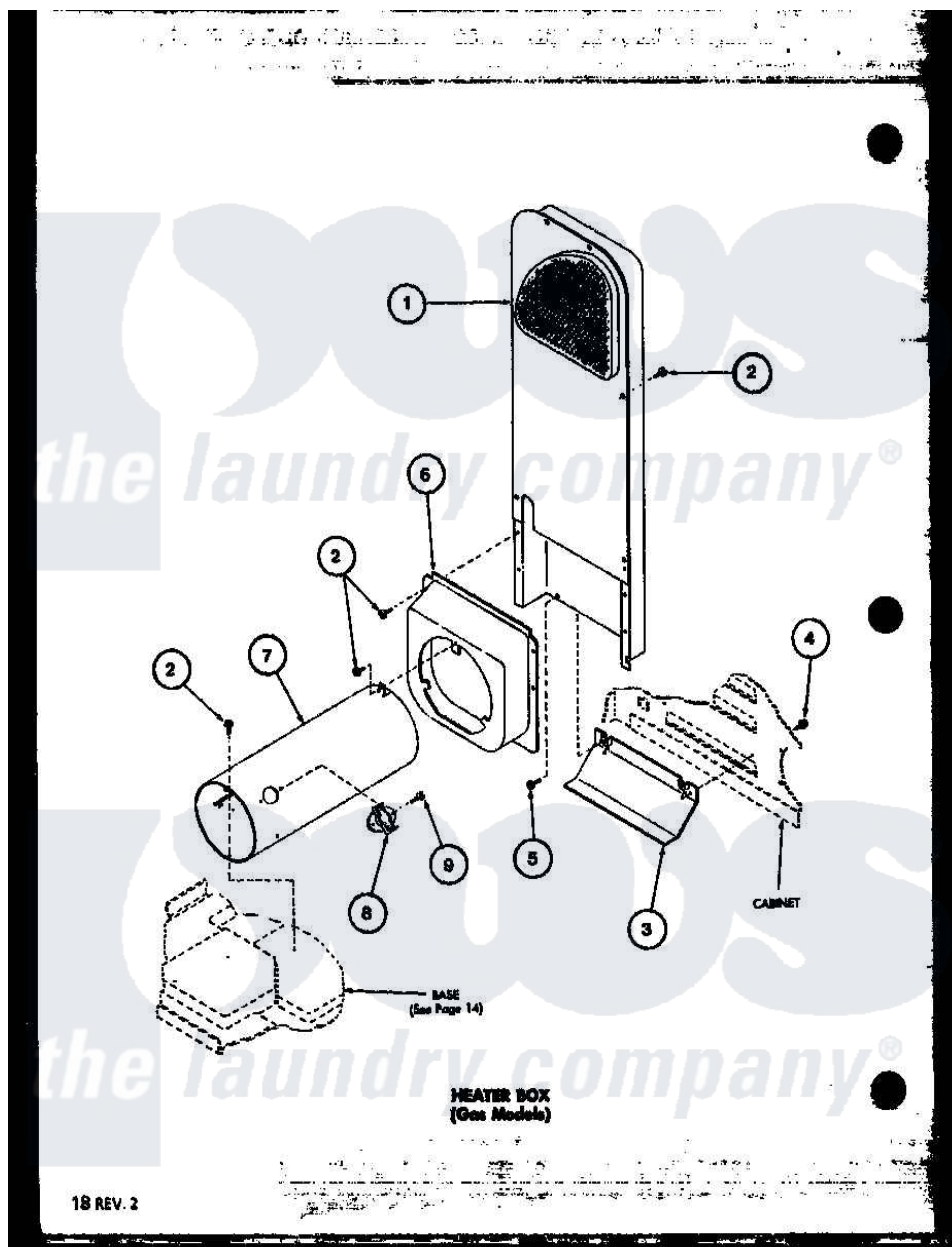

Amana LGD451 (BOM: P7762210W W) 04 - HEATER BOX (GAS MODELS)

Amana Residential Amana LGD451 (BOM: P7762210W W) Washer Parts Parts Diagram 04 - HEATER BOX (GAS MODELS)

[Click on the part number to view part](#)

| Item | Original Part Number | Replaced By | Status | Part Description |
|------|----------------------|--------------------------|---------------|-----------------------|
| 1 | R0603035 | 503605 | | Assembly, Heater Duct |
| 2 | R0600014 | 27001200 | | Screw |
| 3 | R0603036 | | Not Available | SHIELD |
| 4 | R0600017 | | Not Available | SCREW |
| 5 | R0600028 | 27001200 | | Screw |
| 6 | R0603037 | 510101 | | Shroud Heat Duct |
| 7 | R0603038 | | Not Available | HOUSING, BURNER |
| 8 | R0611004 | 489P3 | | Limit Thermostat |
| 9 | R0600033 | 489464 | | Screw |