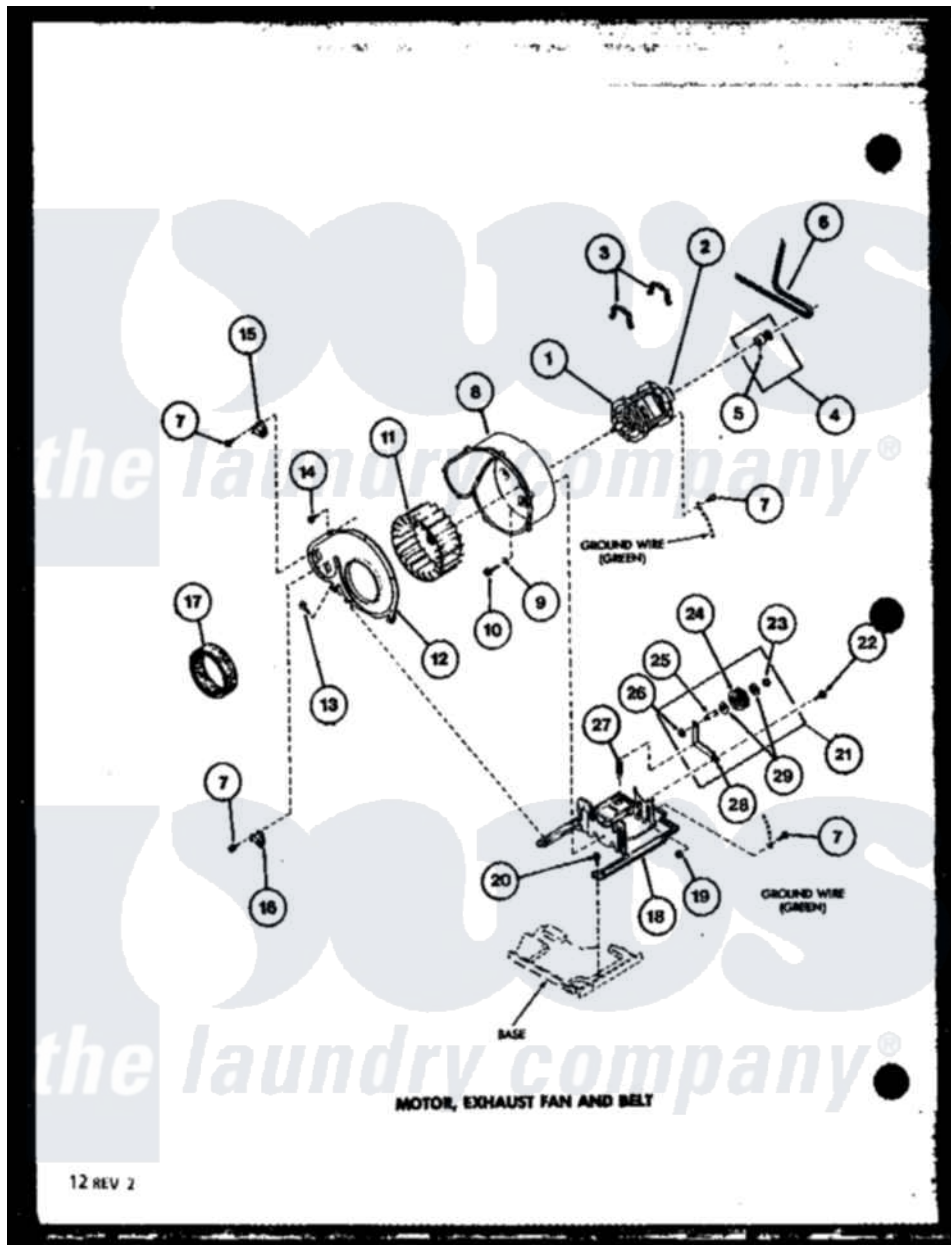

Amana LGD451 (BOM: P7762210W W) 06 - MOTOR

Amana Residential Amana LGD451 (BOM: P7762210W W) Washer Parts Diagram 06 - MOTOR
 Click on the part number to view part

Item	Original Part Number	Replaced By	Status	Part Description
1	R0607005	915P3		Motor-Drve
2	R0602516			Motor Switch
"	R0602517		Not Available	SWITCH
"	R0602533		Not Available	MOTOR SWITCH
3	R0601526	660658		Clamp, Motor Mounting 343481 685441
4	R0610059		Not Available	KIT,PULLEY & SETSCREW
5	R0600042		Not Available	SET SCREW
6	R0606549	40111201		Belt, Cylinder
7	R0600033	489464		Screw
8	R0603034	56020		Housing, Blower
9	R0600529	20176		Washer, .2656 ID x 9/16 OD
10	R0600028	27001200		Screw
11	R0603532	510139P		Assembly Blower Fan Package
12	R0603033		Not Available	HSG COVER
13	R0600001	W10116760		Screw

14	R0600004	W10116760		Screw
15	R0611001	56410		Thermostat
16	R0611002		Not Available	THERMOSTAT
17	R0604509		Not Available	FELT SEAL
18	R0605562	503613		Mount, Motor
19	R0601011	27001225		Nut, Jam Mid Lock 1/4-20
20	R0600017		Not Available	SCREW
21	R0610019	56170P		Assembly- Idle
22	R0600043		Not Available	SCREW
23	R0601527	23748		Ring, Retaining
24	R0609504	Y54414		Assembly, Wheel And Bearing
25	R0605560	56461		Shaft
26	R0601009	358160		Nut
27	R0605563	56076		Spring, Idler
28	R0605561		Not Available	LEVER, IDLER
29	R0600526	52549		Washer, 501 ID X3/4 Odx