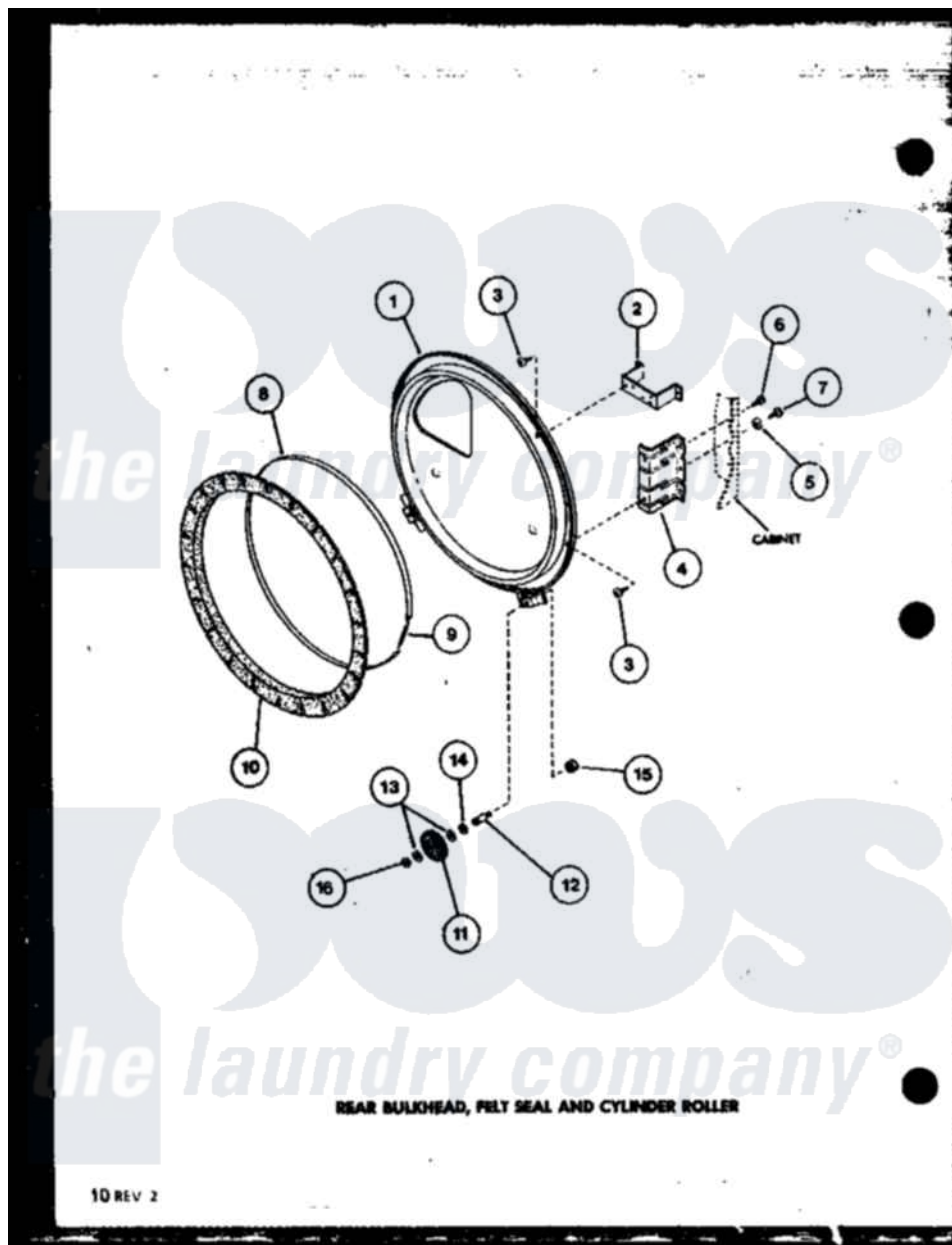

Amana LGD451 (BOM: P7762210W W) 09 - REAR BULKHEAD

Amana Residential Amana LGD451 (BOM: P7762210W W) Washer Parts Parts Diagram 09 - REAR BULKHEAD
 Click on the part number to view part

Item	Original Part Number	Replaced By	Status	Part Description
1	R0603117		Not Available	ASSY,REAR BULKHEAD
2	R0605558	60823P		Bracket, Terminal Block
3	R0600041		Not Available	SCREW
4	R0605557		Not Available	BRACKET
5	R0600527		Not Available	WASHER
6	R0600017		Not Available	SCREW
7	R0600040		Not Available	SCREW
8	R0605555		Not Available	STRAP, SEAL
9	R0605554	52310		Spring
10	R0604508	56088		Assembly, Seal
11	R0605559	62649P		Roller- CY
12	R0605560	56461		Shaft
13	R0600526	52549		Washer, 501 ID X3/4 Odx
14	R0600528		Not Available	THRUST WASHER
15	R0601009	358160		Nut
16	R0601527	23748		Ring, Retaining