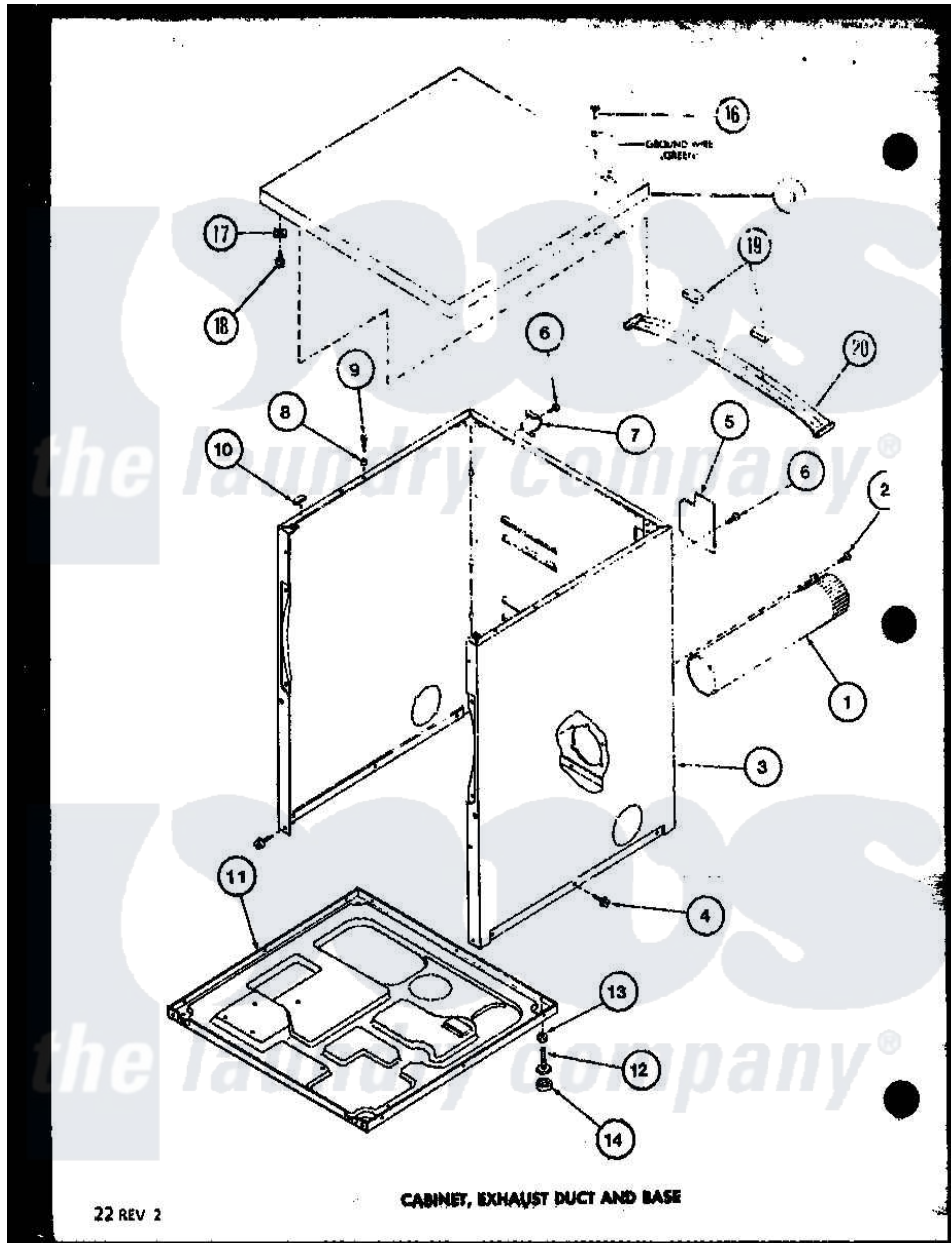

Amana LGD451 (BOM: P7762214W W) 01 - CABINET

22 REV 2

CABINET, EXHAUST DUCT AND BASE

Amana Residential Amana LGD451 (BOM: P7762214W W) Washer Parts Parts Diagram 01 - CABINET

[Click on the part number to view part](#)

Item	Original Part Number	Replaced By	Status	Part Description
1	R0603041		Not Available	DUCT, EXHAUST
2	R0600052		Not Available	SCREW, HEX HEAD
3	R0603068		Not Available	xxxASSY, DRYER CABINET
"	R0603118		Not Available	CABINET W
4	R0600028	27001200		Screw
5	R0603040	60821		Access Cover
6	R0600017		Not Available	SCREW
7	R0605567		Not Available	HINGE
8	R0603524	505187		Locator, Panel
9	R0600031	Y014874		Screw, Idler Arm And Sleeve
10	R0606519	Y56128		Pad, Bumper
11	R0603028	60811		Assembly, Base-Complete
12	R0600051	Y305086		Adjustable Leg And Nut
13	R0601021	62739		Nut, Lock
14	R0606525	Y314137		Foot, Rubber
15	R0603149		Not Available	TOP ASSY W

"	R0603148		Not Available	TOP, ASSY A
16	R0600055	20530		Screw, 10-24 x 3/8 Hex
17	R0601005	36020		Nut-10-24
18	R0600010		Not Available	SCREW
19	R0606520		Not Available	PAD
20	R0605550		Not Available	BRACE