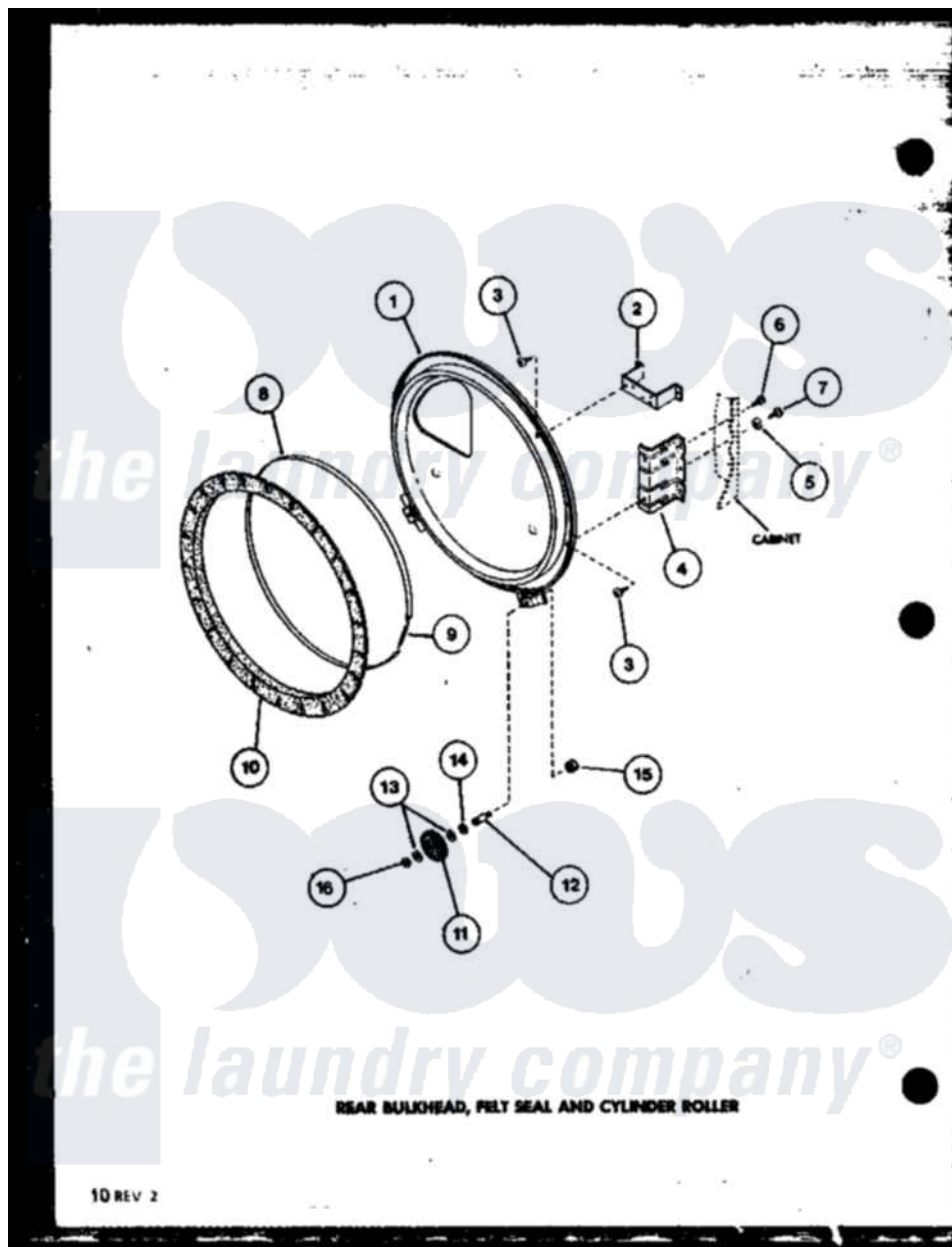

Amana LGD451 (BOM: P7762214W W) 09 - REAR BULKHEAD

Amana Residential Amana LGD451 (BOM: P7762214W W) Washer Parts Parts Diagram 09 - REAR BULKHEAD
 Click on the part number to view part

Item	Original Part Number	Replaced By	Status	Part Description
1	R0603117		Not Available	ASSY,REAR BULKHEAD
2	R0605558	60823P		Bracket, Terminal Block
3	R0600041		Not Available	SCREW
4	R0605557		Not Available	BRACKET
5	R0600527		Not Available	WASHER
6	R0600017		Not Available	SCREW
7	R0600040		Not Available	SCREW
8	R0605555		Not Available	STRAP, SEAL
9	R0605554	52310		Spring
10	R0604508	56088		Assembly, Seal
11	R0605559	62649P		Roller- CY
12	R0605560	56461		Shaft
13	R0600526	52549		Washer, 501 ID X3/4 Odx
14	R0600528		Not Available	THRUST WASHER
15	R0601009	358160		Nut
16	R0601527	23748		Ring, Retaining