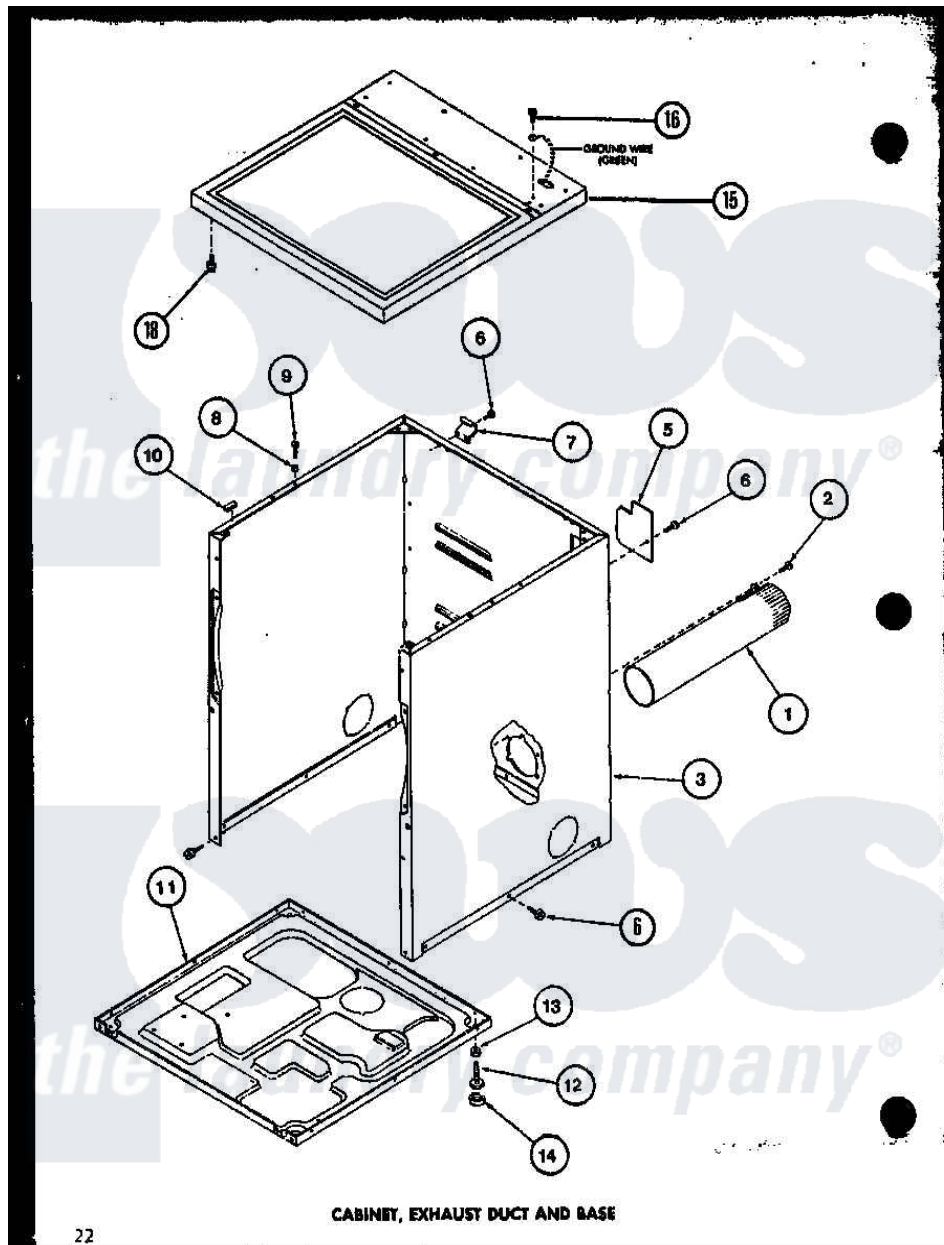

Amana LGD512 (BOM: P7762224W W) 01 - CABINET

Amana Residential Amana LGD512 (BOM: P7762224W W) Dryer Parts Parts Diagram 01 - CABINET  
 Click on the part number to view part

Item	Original Part Number	Replaced By	Status	Part Description
1	R0603041		Not Available	DUCT, EXHAUST
2	R0600052		Not Available	SCREW, HEX HEAD
3	R0603118		Not Available	CABINET W
"	R0603068		Not Available	xxxASSY, DRYER CABINET
5	R0603182	<a href="#">60821</a>		Access Cover
6	R0600017		Not Available	SCREW
7	R0605711		Not Available	HINGE
8	R0603524	<a href="#">505187</a>		Locator, Panel
9	R0600102	<a href="#">Y014874</a>		Screw, Idler Arm And Sleeve
10	R0606519	<a href="#">Y56128</a>		Pad, Bumper
11	R0603183	<a href="#">60811</a>		Assembly, Base-Complete
12	R0600051	<a href="#">Y305086</a>		Adjustable Leg And Nut
13	R0601021	<a href="#">62739</a>		Nut, Lock
14	R0606525	<a href="#">Y314137</a>		Foot, Rubber
15	R0603149		Not Available	TOP ASSY W
"	R0603148		Not Available	TOP, ASSY A