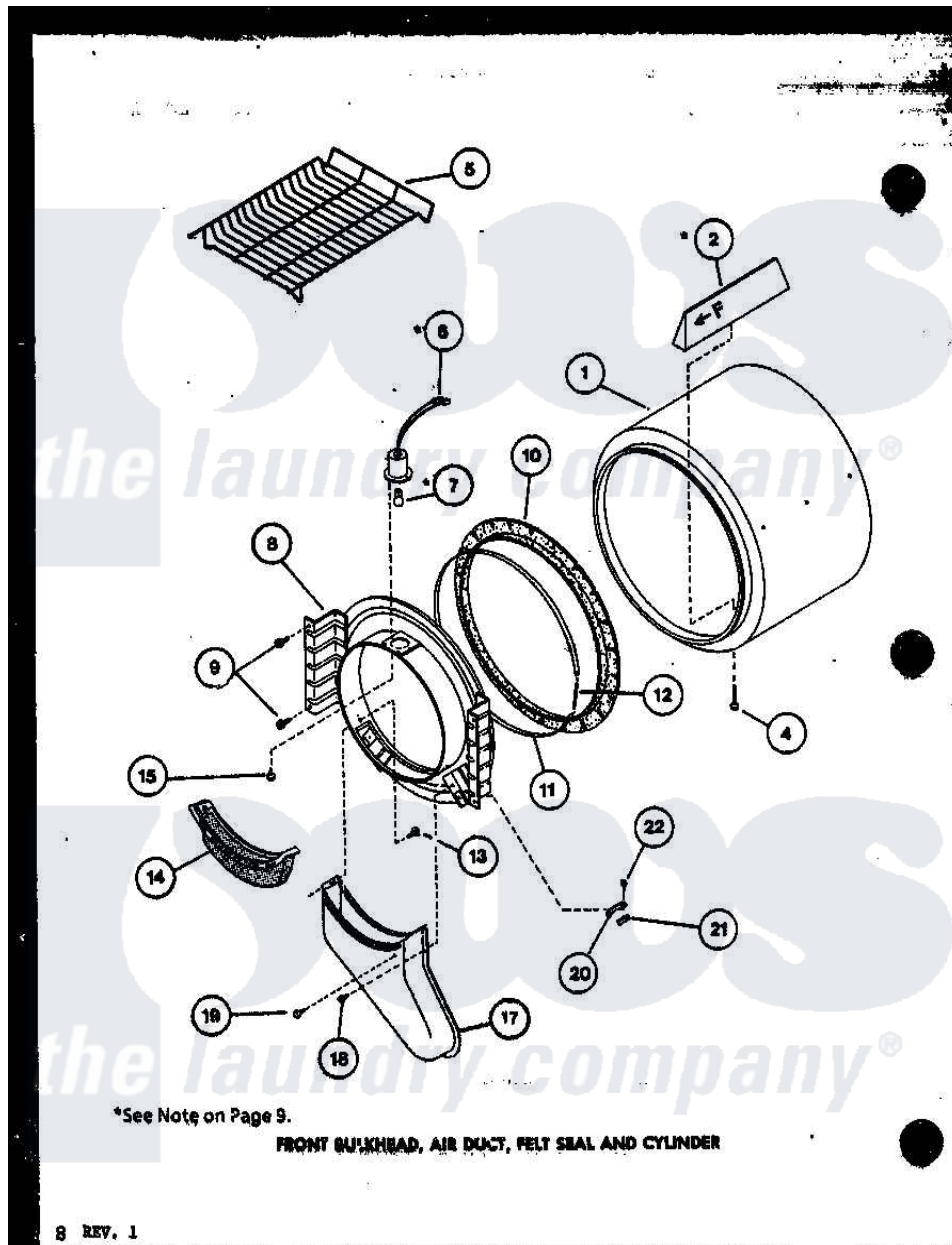

Amana LGD512 (BOM: P7762224W W) 02 - FRONT BULKHEAD

Amana Residential Amana LGD512 (BOM: P7762224W W) Dryer Parts Parts Diagram 02 - FRONT BULKHEAD
 Click on the part number to view part

Item	Original Part Number	Replaced By	Status	Part Description
1	R0603176		Not Available	CYLINDER
2	R0605706		Not Available	BAFFLE, CYLINDER LONG
"	R0605707		Not Available	BAFFLE CYLINDER SHORT
4	R0600038		Not Available	SCREW
5	R0603572		Not Available	RACK, DRYING
6	R0605086		Not Available	RECEPTACLE, BULB
7	R0605087	67001316		Bulb, Light
8	R0603152		Not Available	FRONT BULKHEAD A
"	R0603153			Front Bulkhead W/Light White
"	R0603154		Not Available	FRONT BULKHEAD L
"	R0603155		Not Available	FRONT BULKHEAD W
9	R0600017		Not Available	SCREW
10	R0604508	56088		Assembly, Seal
11	R0605555		Not Available	STRAP, SEAL
12	R0605554	52310		Spring
13	R0600052		Not Available	SCREW, HEX HEAD

14	R0603594	61376P	Filter, Lint-White W/Inst.
15	R0600093	31260	Screw, No.8 X 3/8 Ind H
17	R0603595		Not Available AIR DUCT
18	R0600039	489464	Screw
19	R0606523		Not Available BUMPER
20	R0605708	61448	Glide, Cylinder-Rulon F
21	R0604521	58049	Pad, Thin
22	R0600004	W10116760	Screw