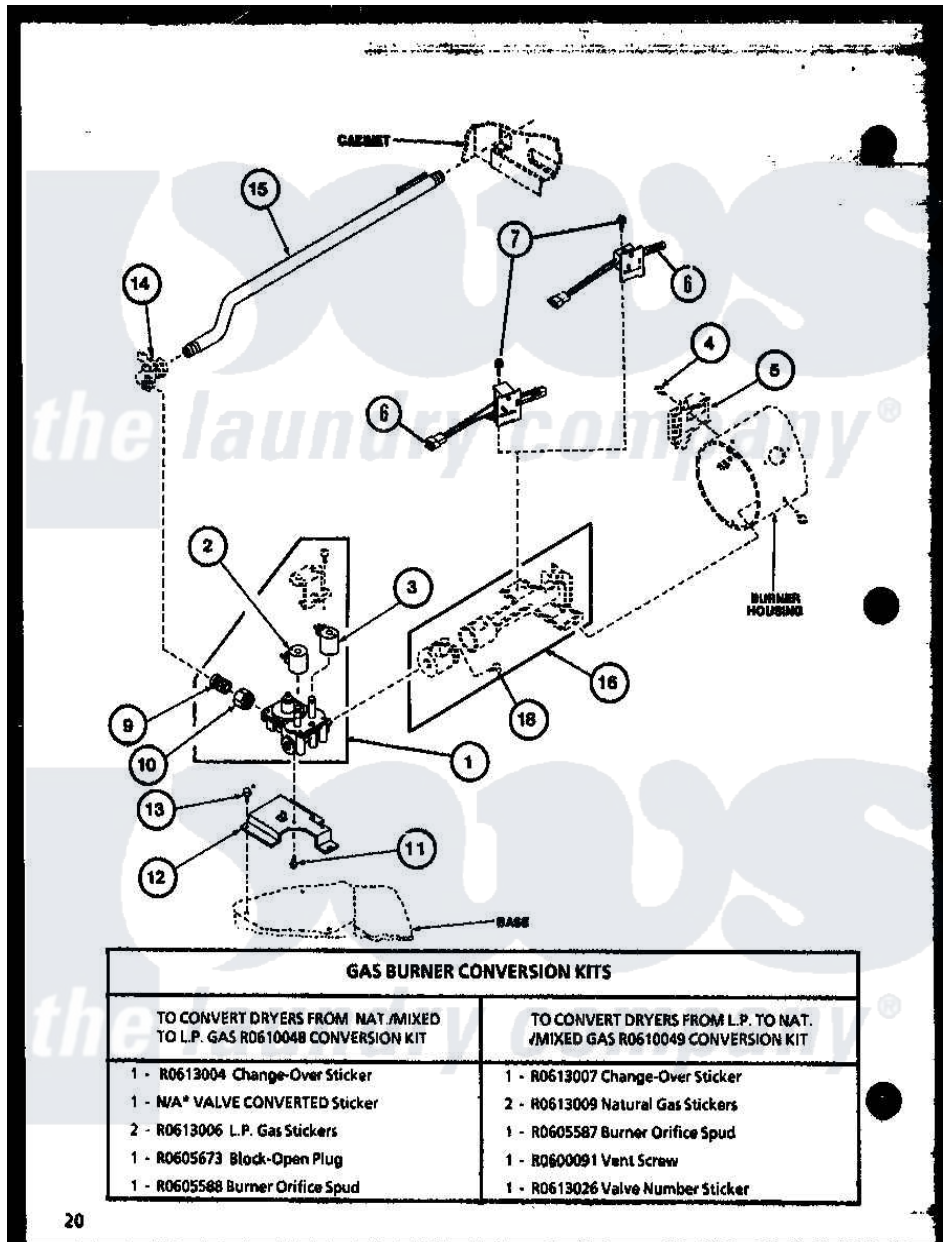

Amana LGD512 (BOM: P7762224W W) 03 - GAS BURNER CONVERSION KITS

20

Amana Residential Amana LGD512 (BOM: P7762224W W) Dryer Parts Parts Diagram 03 - GAS BURNER CONVERSION KITS

Click on the part number to view part

Item	Original Part Number	Replaced By	Status	Part Description
1	R0606002	58804		Assembly, Valve-Gas-Single-
2	R0610003	306106		Coil, Holding And Booster--W
3	R0610050	694540		Coil, 60 Hz
4	R0600033	489464		Screw
5	R0611503	338906		Radiant, Sensor
6	R0610065	37001308		Ignitor
7	R0600047		Not Available	SCREW
9	R0606526		Not Available	NIPPLE
10	R0601034	40016301		Nut, Lock
11	R0600045	3370225		Screw
12	R0605694	500821		Bracket, Mounting-Gas
13	R0600014	27001200		Screw
14	R0606004	510205		Valve-Elbo
15	R0610051	58911		Assembly, Lead-In Pipe
16	R0610023	37001304		Burner Ign