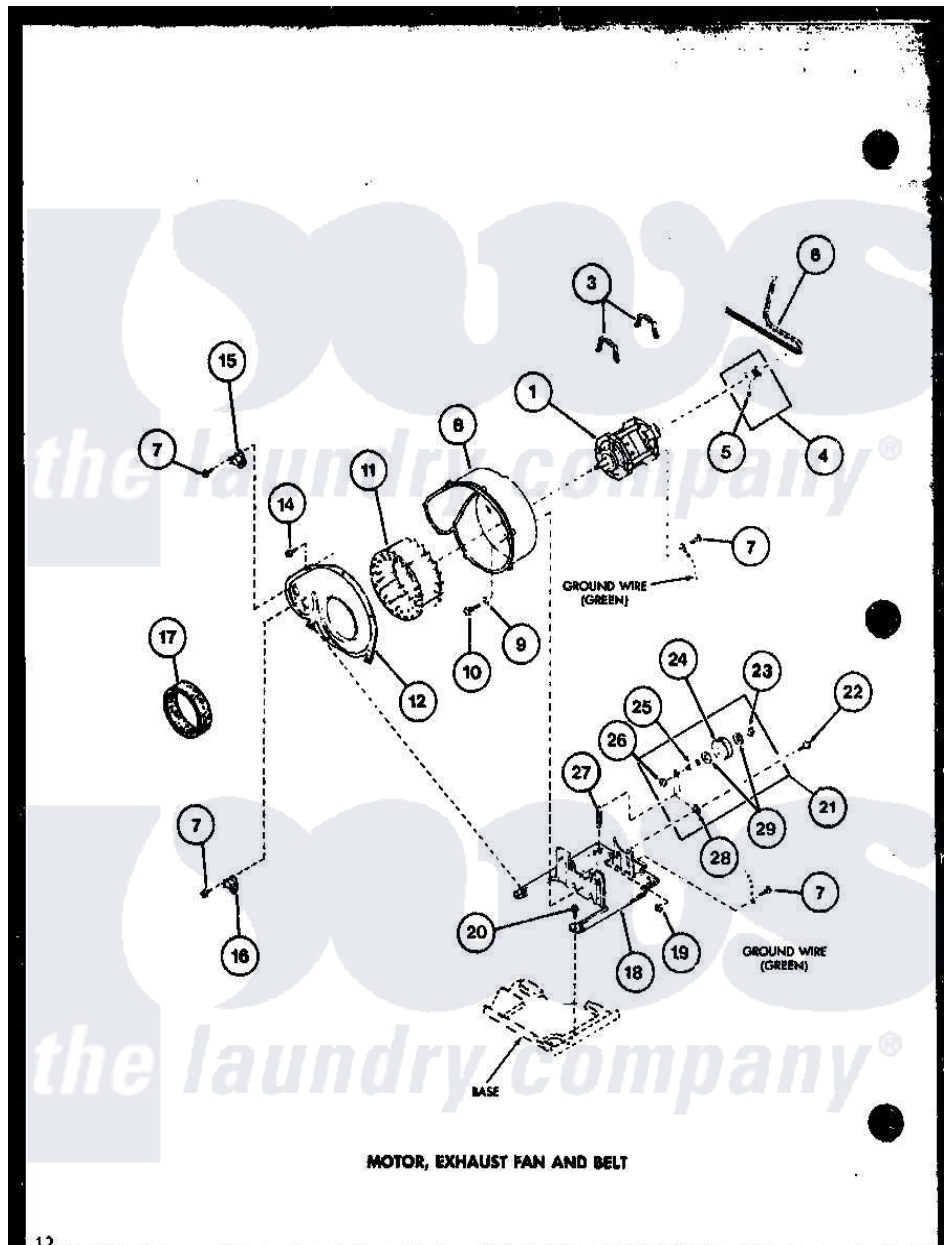

Amana LGD512 (BOM: P7762224W W) 06 - MOTOR

MOTOR, EXHAUST FAN AND BELT

Amana Residential Amana LGD512 (BOM: P7762224W W) Dryer Parts Parts Diagram 06 - MOTOR
 Click on the part number to view part

Item	Original Part Number	Replaced By	Status	Part Description
1	R0607005	915P3		Motor-Drve
3	R0601526	660658		Clamp, Motor Mounting 343481 685441
4	R0610059		Not Available	KIT,PULLEY & SETSCREW
5	R0600042		Not Available	SET SCREW
6	R0606549	40111201		Belt, Cylinder
7	R0600033	489464		Screw
8	R0603034	56020		Housing, Blower
9	R0600560	M0270504		Washer
10	R0600014	27001200		Screw
11	R0603532	510139P		Assembly Blower Fan Package
12	R0603178		Not Available	COVER, EXHAUST FAN
14	R0600004	W10116760		Screw
15	R0611011	61623		Thermostat, Heater-BR
16	R0611013	Y61372		Thermostat
17	R0604509		Not Available	FELT SEAL

18	R0605710	503613		Mount, Motor
19	R0601011	27001225		Nut, Jam Mid Lock 1/4-20
20	R0600017		Not Available	SCREW
21	R0610019	56170P		Assembly- Idle
22	R0600043		Not Available	SCREW
23	R0601527	23748		Ring, Retaining
24	R0609504	Y54414		Assembly, Wheel And Bearing
25	R0605560	56461		Shaft
26	R0601009	358160		Nut
27	R0605563	56076		Spring, Idler
28	R0605561		Not Available	LEVER, IDLER
29	R0600526	52549		Washer, 501 ID X3/4 Odx