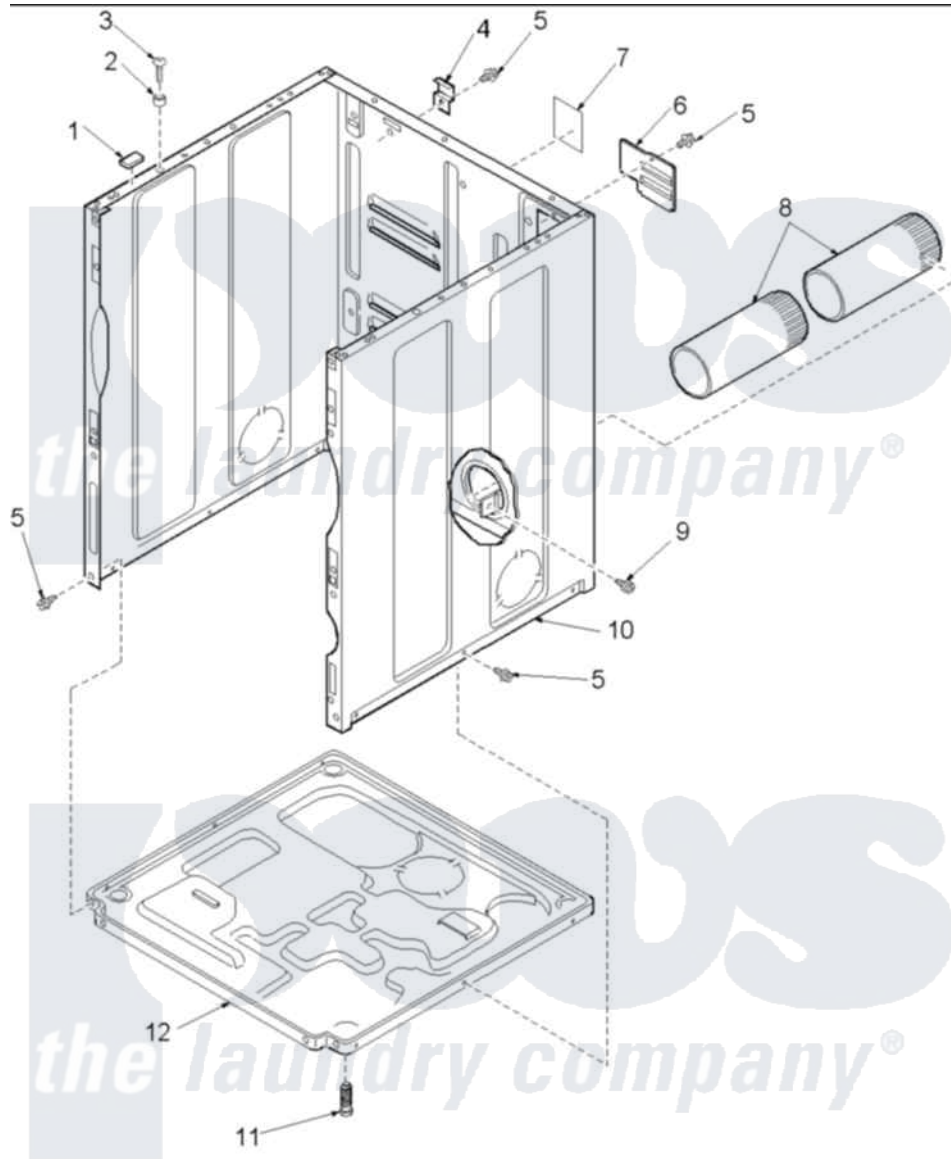

Amana LGD57AW (BOM: PLGD57AW) 01 - CABINET AND BASE

Amana Residential Amana LGD57AW (BOM: PLGD57AW) Dryer Parts Parts Diagram 01 - CABINET AND BASE
 Click on the part number to view part

Item	Original Part Number	Replaced By	Status	Part Description
1	Y56128			Pad, Bumper
2	505187			Locator, Panel
3	32671	Y014874		Screw, Idler Arm And Sleeve
4	500003			Hinge, Top
6	500114	510903		Plate Access Panel
7	501289		Not Available	(ELECTRIC MODELS)
8	505518			Duct, Exhaust
10	501688W	37001284		Cabinet As Pack
11	Y500101			Leg, Leveling
12	500070			Base, Dryer