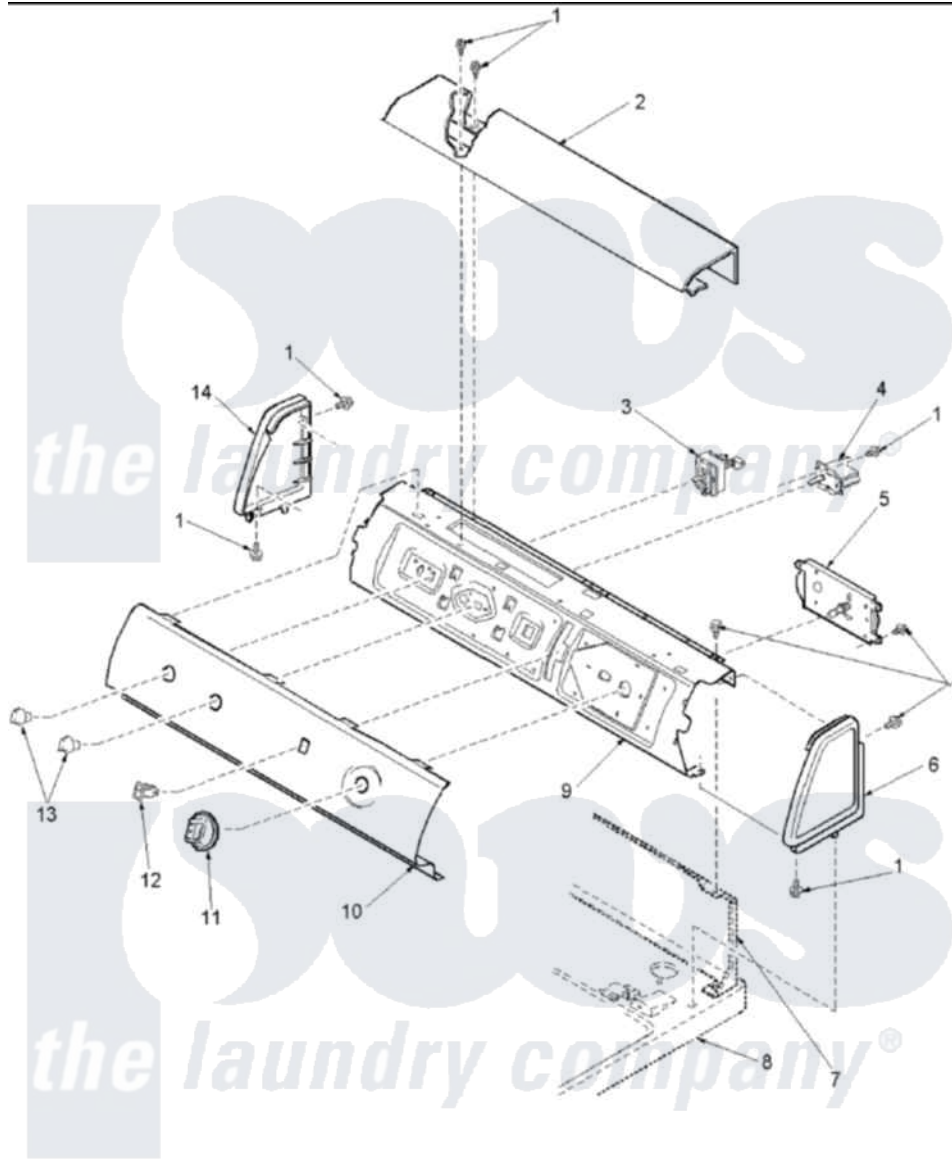

Amana LGD57AW (BOM: PLGD57AW) 02 - CONTROL PANEL

Amana Residential Amana LGD57AW (BOM: PLGD57AW) Dryer Parts Parts Diagram 02 - CONTROL PANEL
 Click on the part number to view part

Item	Original Part Number	Replaced By	Status	Part Description
2	503674W			Cover, Top
3	Y503995			Switch, Fabric Selector
4	504102	40070501		Buzzer, Adjustable
5	504179			Timer, 4 Cycle
6	504008W		Not Available	CAP-END RH
7	Y00000000		Not Available	SEE NOTE SEE NOTE PANEL,HOME HOOD BACK
8	Y00000000		Not Available	SEE NOTE SEE NOTE Assy, Top Panel
9	503901		Not Available	PANEL,SUPPORT CONTROL (MECH)
10	503787W		Not Available	PANEL, GRAPHIC
11	502220W			Knob, Timer
13	36701W			Knob
14	504009W	40012702W		Endcap