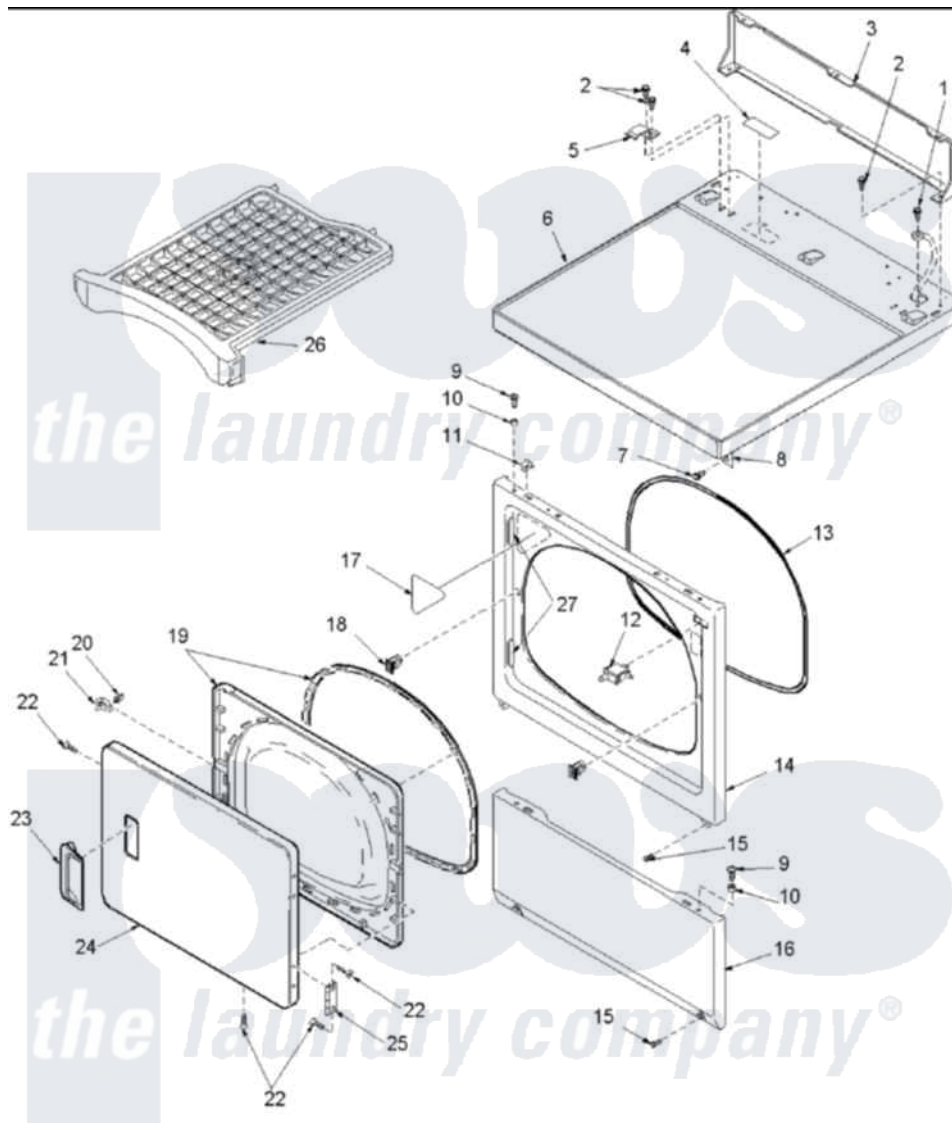

Amana LGD57AW (BOM: PLGD57AW) 03 - DOOR AND FRONT, ACCESS, AND TOP PANELS

Amana Residential Amana LGD57AW (BOM: PLGD57AW) Dryer Parts Parts Diagram 03 - DOOR AND FRONT, ACCESS, AND TOP PANELS
 Click on the part number to view part

Item	Original Part Number	Replaced By	Status	Part Description
3	500343		Not Available	PANEL,BACK(HOME HOOD)
4	24903R4		Not Available	STICKER
5	Y503876			Clip, Hold Down
6	500085W	37001027		Panel, Top
8	500084	40130801		Bracket, Top Mount
9	32671	Y014874		Screw, Idler Arm And Sleeve
10	505187			Locator, Panel
11	56080	22001650		Fastener, Spring
12	Y504570	W10169313		Switch-Dor
13	504005	511056		Seal Front Panel
14	503639W	503656WP		Panel, Front
16	503648W	40045301WP		Panel, Access
17	500281		Not Available	STICKER
18	54660	LA-1003		Door Catch Kit
19	503643W	37001028		Seal And Liner, Assembly