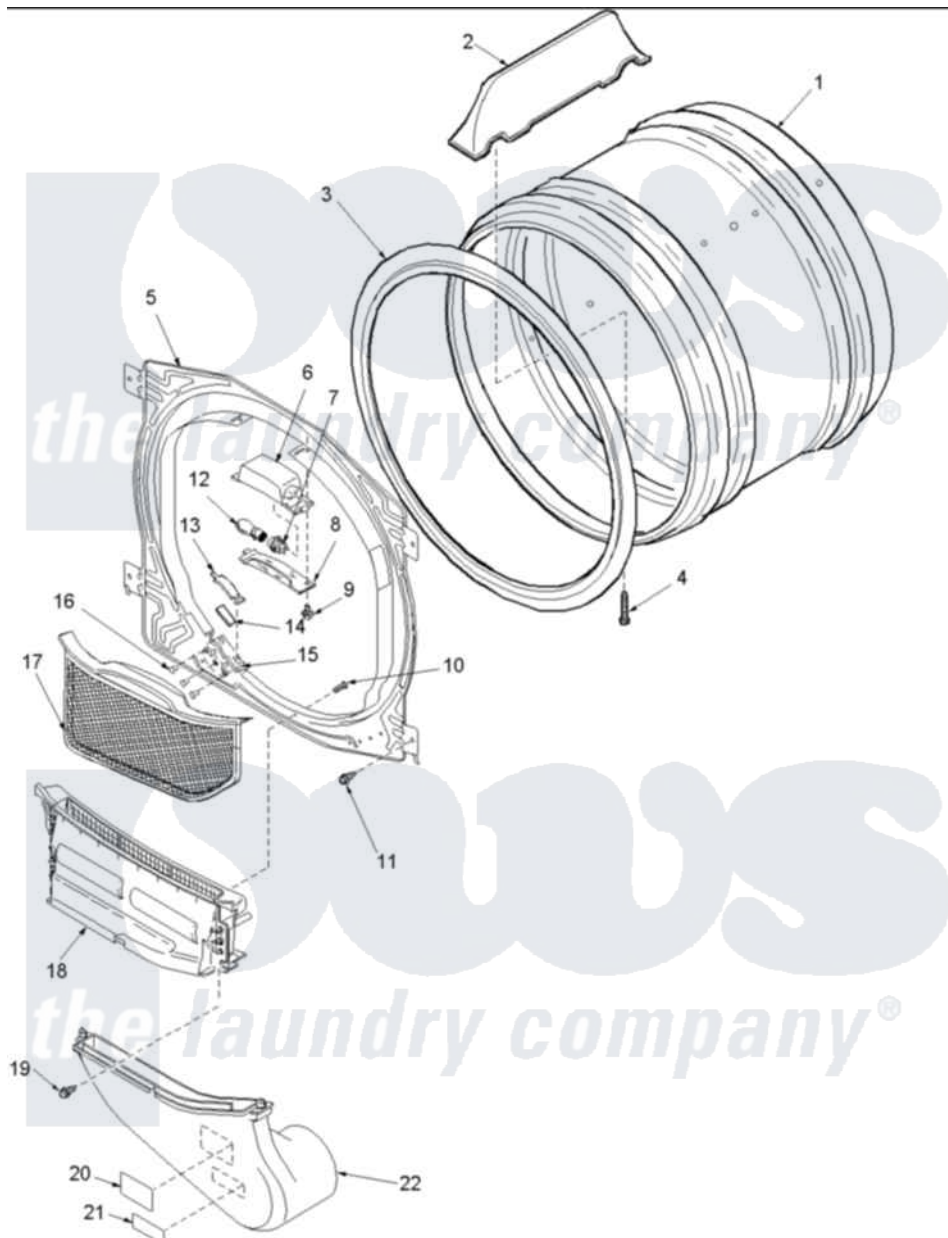

Amana LGD57AW (BOM: PLGD57AW) 04 - FRONT BULKHEAD, AIR DUCT & CYLINDER

Amana Residential Amana LGD57AW (BOM: PLGD57AW) Dryer Parts Parts Diagram 04 - FRONT BULKHEAD, AIR DUCT & CYLINDER

Click on the part number to view part

Item	Original Part Number	Replaced By	Status	Part Description
1	Y504468		Not Available	ASSY CYLINDER
2	503703	12002559		Baffle Kit
3	501801	37001132		Seal, Cylinder
4	Y62588			Screw, 10BT-12 X 1 Tap
5	503709W	503616WP		Assembly, Frt Bulkhead
6	503622	Y504452		Light Assembly
7	504458	Y504452		Light Assembly
8	Y503623	40094301		Lens, Light
9	500227	505295		Screw, No.8ab-16 x 3/4 PH
11	503661	27001200		Screw
12	Y60954	67001316		Bulb, Light
13	501553	37001298		Glide- Dry
14	500121	510189		Pad Felt
15	37001036			Bracket, Cylinder Glide
16	37001031	3370225		Screw