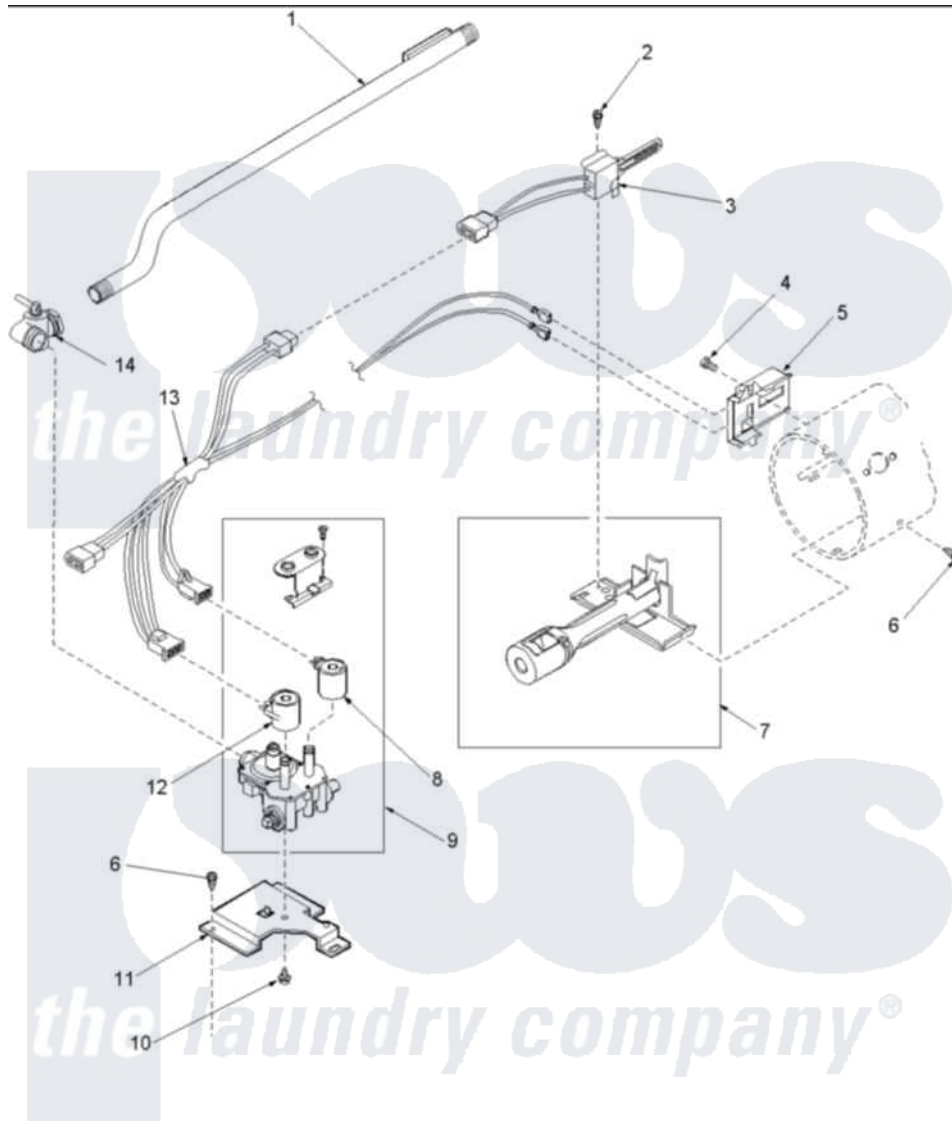

Amana LGD57AW (BOM: PLGD57AW) 05 - GAS VALVE, IGNITER & GAS CONVERSION KITS

Amana [Residential Amana LGD57AW \(BOM: PLGD57AW\) Dryer Parts](#) Parts Diagram 05 - GAS VALVE, IGNITER & GAS CONVERSION KITS
 Click on the part number to view part

Item	Original Part Number	Replaced By	Status	Part Description
1	500647	510204		Pipe
2	51782		Not Available	SCREW, 6B-20X5/16
3	503604	37001308		Ignitor
4	23222	3177991		Screw
5	Y56231	338906		Radiant, Sensor
7	Y56234	37001304		Burner Ign
8	58804B	694540		Coil, 60 Hz
9	Y504091			Assembly, Valve-Gas-Single
10	56124	3370225		Screw
11	500821			Bracket, Mounting-Gas
12	58804A	306106		Coil, Holding And Booster-W
13	60641	37001007		Harness, Wire
14	Y56229	510205		Valve-Elbo
NI	650P3			Kit, Gas Burner Conversion
"	649P3	LPK1		LP Gas Con