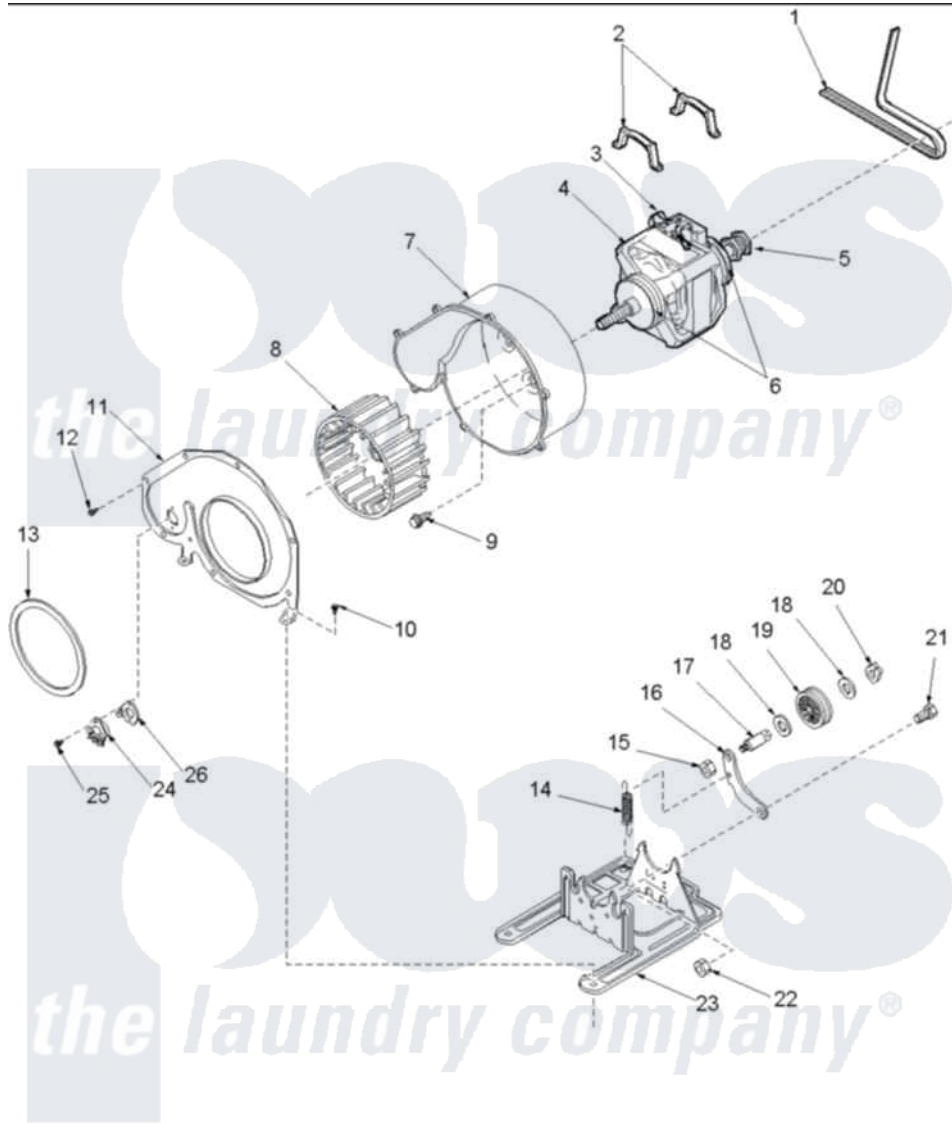

Amana LGD57AW (BOM: PLGD57AW) 07 - MOTOR AND FAN ASSEMBLIES

Amana [Residential Amana LGD57AW \(BOM: PLGD57AW\) Dryer Parts](#) Parts Diagram 07 - MOTOR AND FAN ASSEMBLIES

[Click on the part number to view part](#)

Item	Original Part Number	Replaced By	Status	Part Description
1	59174	40111201		Belt, Cylinder
2	Y58047	660658		Clamp, Motor Mounting 343481 685441
3	501218		Not Available	MOTOR SWITCH (DOES NOT INCLUDE THERMAL PROT
4	502368	2200376		Motor
5	500011			Pulley, Motor
6	590P3			Motor Hub Ring Kit
7	56020			Housing, Blower
8	56000	510139P		Assembly Blower Fan Package
11	500078	511969P		Kit Blower Housing And Cover
12	31260			Screw, No.8 X 3/8 Ind H
13	504018	37001119		Seal, Blower Housing
14	56076			Spring, Idler
15	56156	358160		Nut

16	500910	37001144	Assembly- Idler
17	56461		Shaft
18	52549		Washer, 501 ID X3/4 Odx
19	Y54414		Assembly, Wheel And Bearing
20	23748		Ring, Retaining
21	500824		Screw, 1/4-20 Unc Hex
22	56156	358160	Nut
23	503613		Mount, Motor
24	503979		Thermostat
25	Y33561	489464	Screw
26	61623		Thermostat, Heater-BR
NI	500269	37001287	Assembly, Idler Lever/Shaft/Pulley