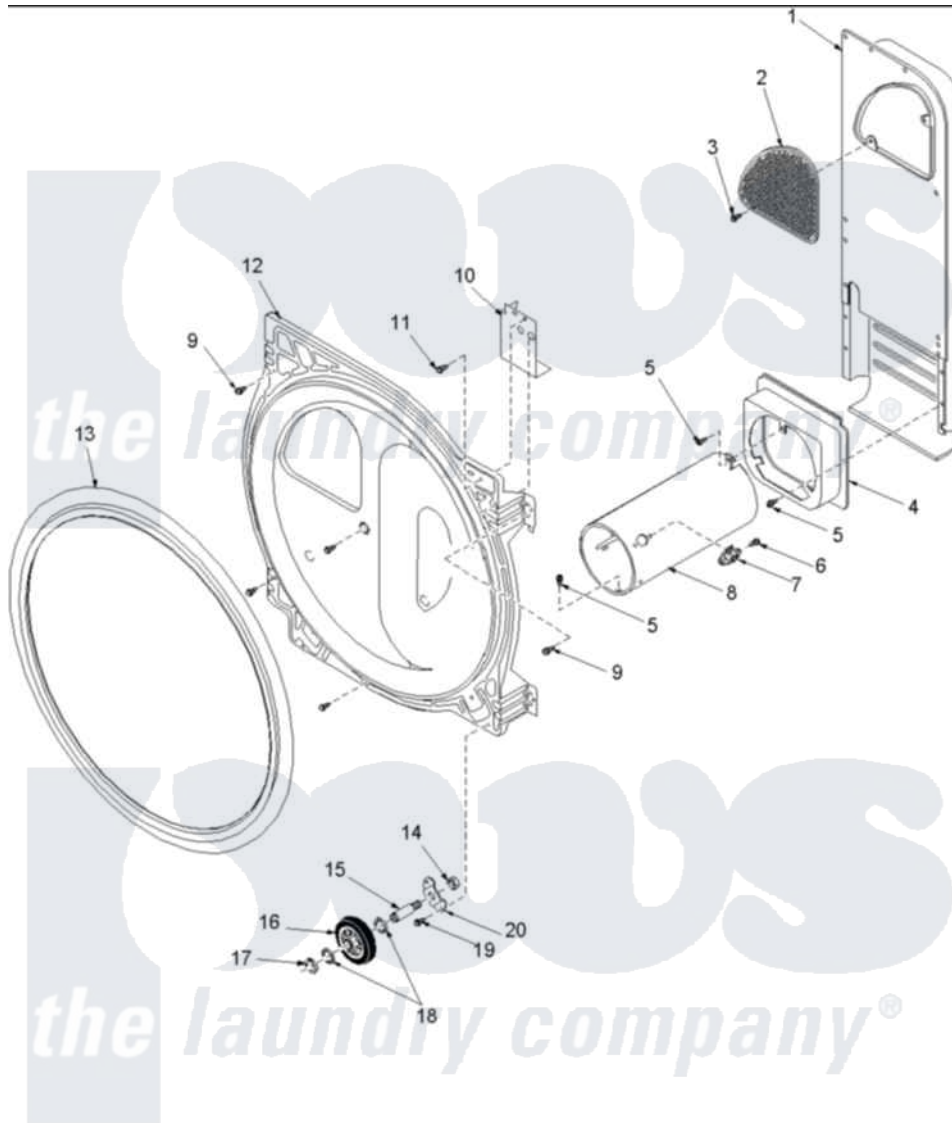

Amana LGD57AW (BOM: PLGD57AW) 08 - REAR BULKHEAD, ROLLERS & AIR DUCT ASSY

Amana Residential Amana LGD57AW (BOM: PLGD57AW) Dryer Parts Parts Diagram 08 - REAR BULKHEAD, ROLLERS & AIR DUCT ASSY
 Click on the part number to view part

Item	Original Part Number	Replaced By	Status	Part Description
1	503490	503605		Assembly, Heater Duct
2	500074	503605		Assembly, Heater Duct
4	500122	510101		Shroud Heat Duct
6	51782		Not Available	SCREW, 6B-20X5/16
7	Y61886			Thermostat, Limit-Blk
8	Y61888	37001303		Duct- Comb
10	Y504185			Shield, Terminal Block
11	501285			Screw, No.12 X 9/16-Pla
12	504801W	502614WP		Bulkhead, Rear
13	501801	37001132		Seal, Cylinder
14	56156	358160		Nut
15	56461			Shaft
16	500214	37001042		Assembly, Cylinder Roller
17	23748			Ring, Retaining
18	52549			Washer, 501 ID X3/4 Odx