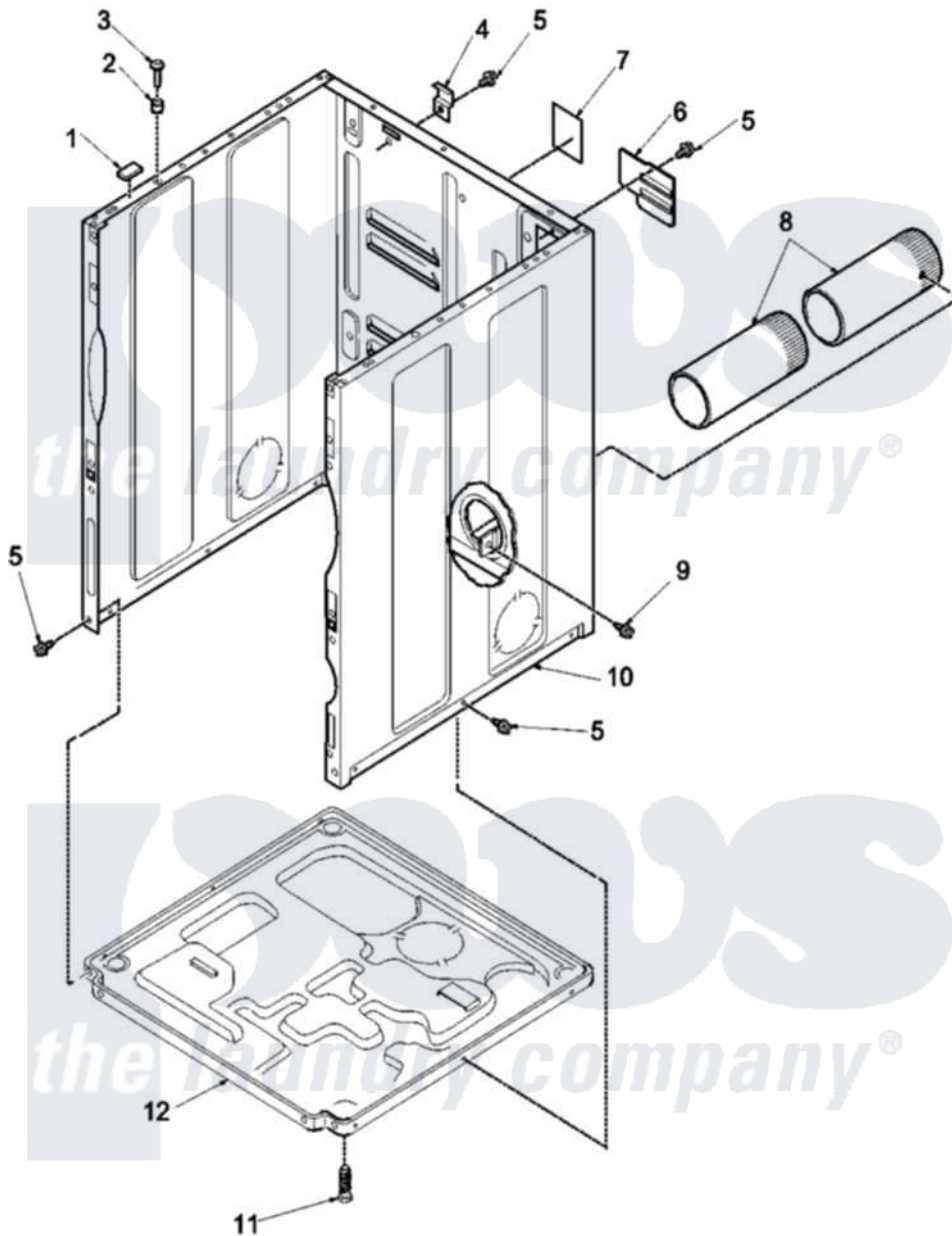

Amana LGD65AW (BOM: PLGD65AW) 01 - CABINET AND BASE

Amana Residential Amana LGD65AW (BOM: PLGD65AW) Dryer Parts Parts Diagram 01 - CABINET AND BASE
 Click on the part number to view part

Item	Original Part Number	Replaced By	Status	Part Description
1	Y56128			Pad, Bumper
2	505187			Locator, Panel
3	32671	Y014874		Screw, Idler Arm And Sleeve
4	500003			Hinge, Top
6	503293			Plate, Access Cover
7	500495		Not Available	(GAS MODELS)
8	505518			Duct, Exhaust
9	503688			Screw, 10B-16 X .34 I
10	501688W	37001284		Cabinet As Pack
11	Y500101			Leg, Leveling
12	500070			Base, Dryer