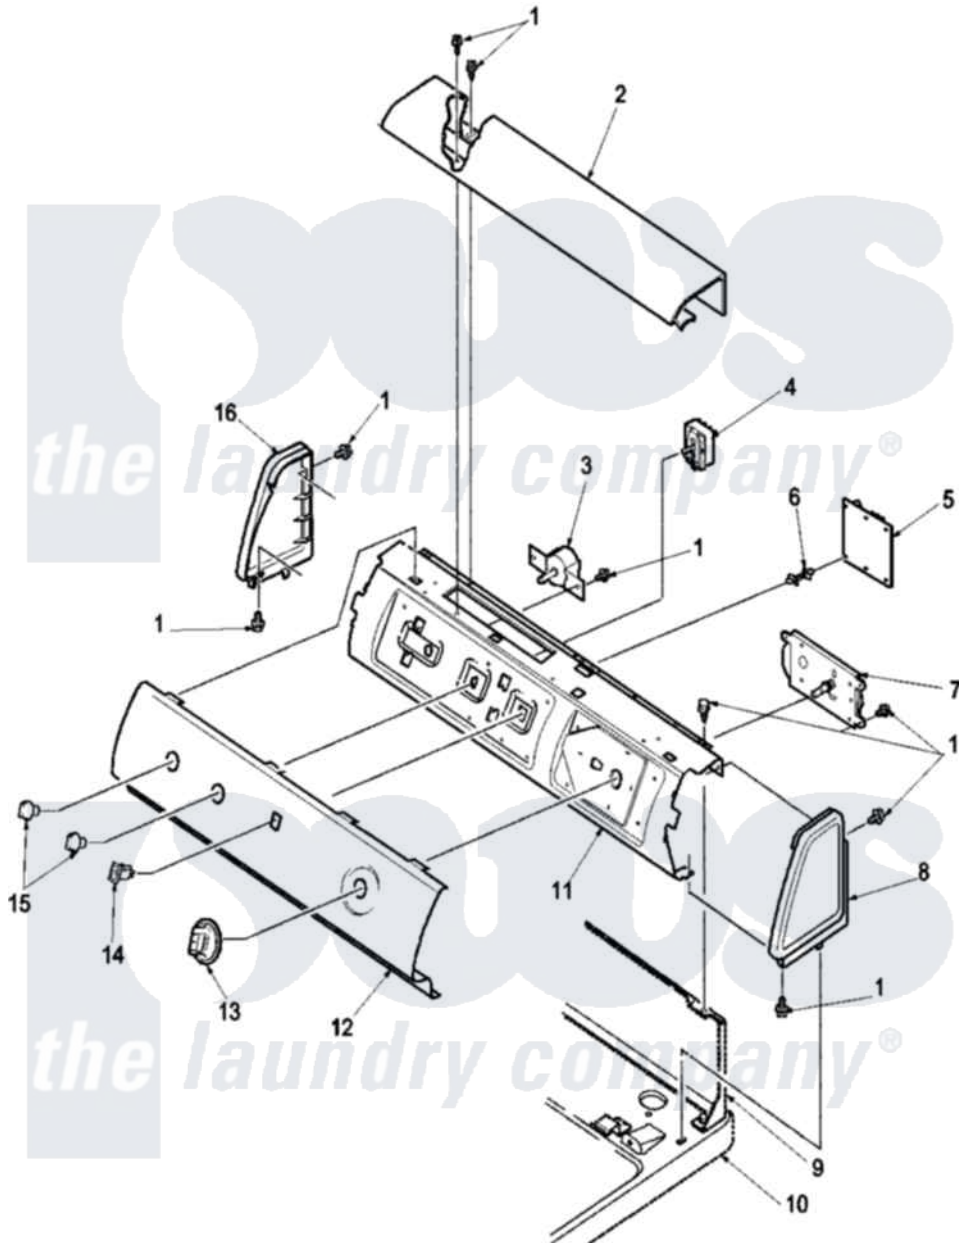

# Amana LGD65AW (BOM: PLGD65AW) 02 - CONTROL PANEL

Amana Residential Amana LGD65AW (BOM: PLGD65AW) Dryer Parts Parts Diagram 02 - CONTROL PANEL  
 Click on the part number to view part

Item	Original Part Number	Replaced By	Status	Part Description
1	501086	<a href="#">90767</a>		Screw, 8A X 3/8 HeX Washer Head Tapping
2	<a href="#">503674W</a>			Cover, Top
3	<a href="#">62173</a>			Switch, Temperature Select
4	<a href="#">504166</a>			Switch, Signal
5	<a href="#">504175</a>			Moisture Sensor
6	<a href="#">501523</a>			Support, Circuit Board
7	<a href="#">503632</a>			Timer, 5 Cycle
8	504008W		Not Available	CAP-END RH
9	Y00000000		Not Available	SEE NOTE SEE NOTE PANEL,HOME HOOD BACK
10	Y00000000		Not Available	SEE NOTE SEE NOTE PANEL,DRYER TOP
11	504170		Not Available	SUPPORT, CONTROL PANEL
12	503596W		Not Available	PANEL, GRAPHIC
13	<a href="#">502220W</a>			Knob, Timer
14	<a href="#">38424W</a>			Switch, Rocker