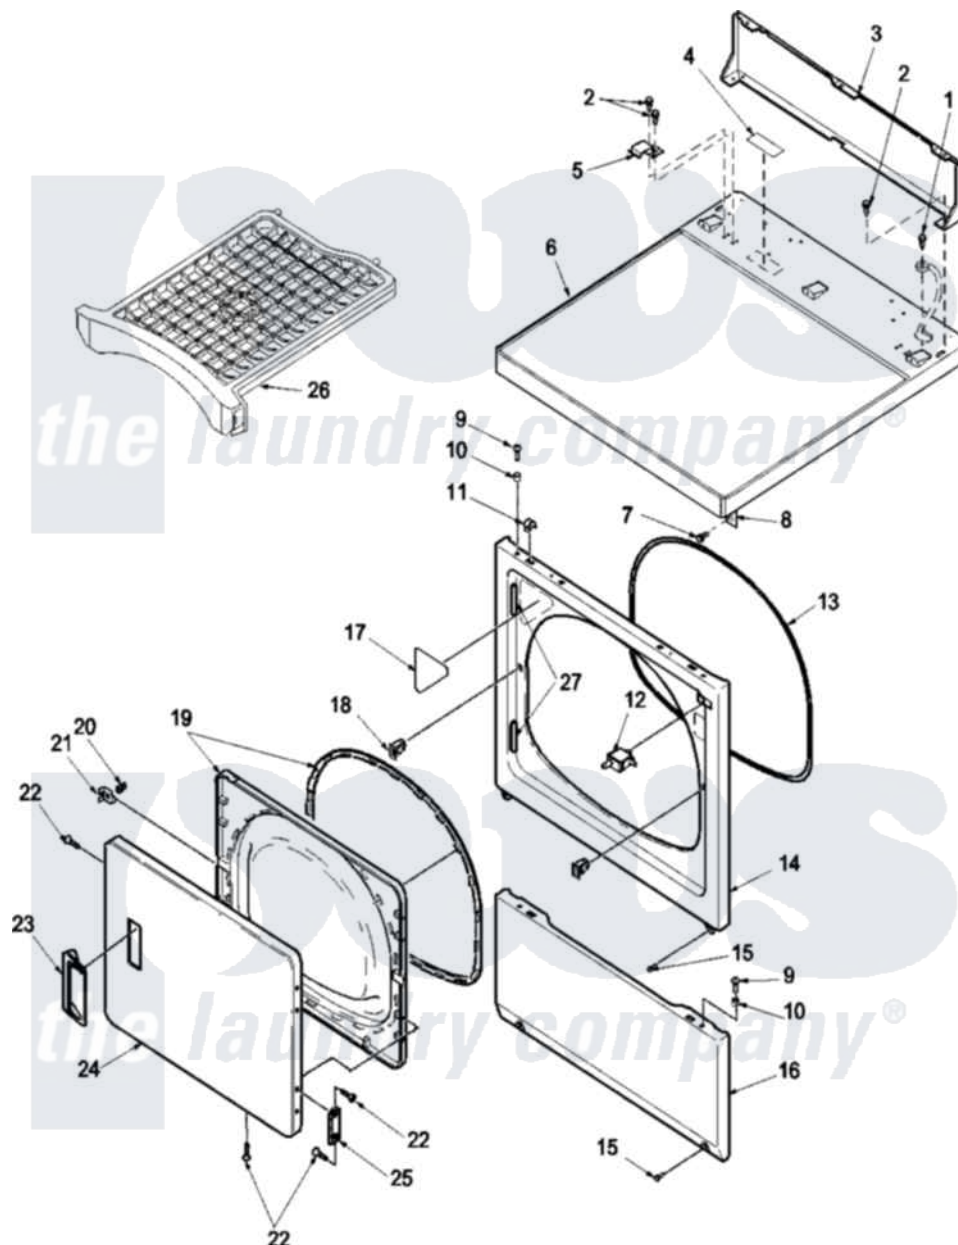

Amana LGD65AW (BOM: PLGD65AW) 03 - DOOR AND FRONT, ACCESS, AND TOP PANELS

Amana Residential Amana LGD65AW (BOM: PLGD65AW) Dryer Parts Parts Diagram 03 - DOOR AND FRONT, ACCESS, AND TOP PANELS
Click on the part number to view part

Item	Original Part Number	Replaced By	Status	Part Description
1	503688			Screw, 10B-16 X .34 I
2	501086	90767		Screw, 8A X 3/8 HeX Washer Head Tapping
3	500343		Not Available	PANEL,BACK(HOME HOOD)
4	24903		Not Available	STICKER,DISCONNECT POW
5	Y503876			Clip, Hold Down
6	500085W	37001027		Panel, Top
7	503661	27001200		Screw
8	500084	40130801		Bracket, Top Mount
9	32671	Y014874		Screw, Idler Arm And Sleeve
10	505187			Locator, Panel
11	56080	22001650		Fastener, Spring
12	Y504570	W10169313		Switch-Dor
13	504005	511056		Seal Front Panel