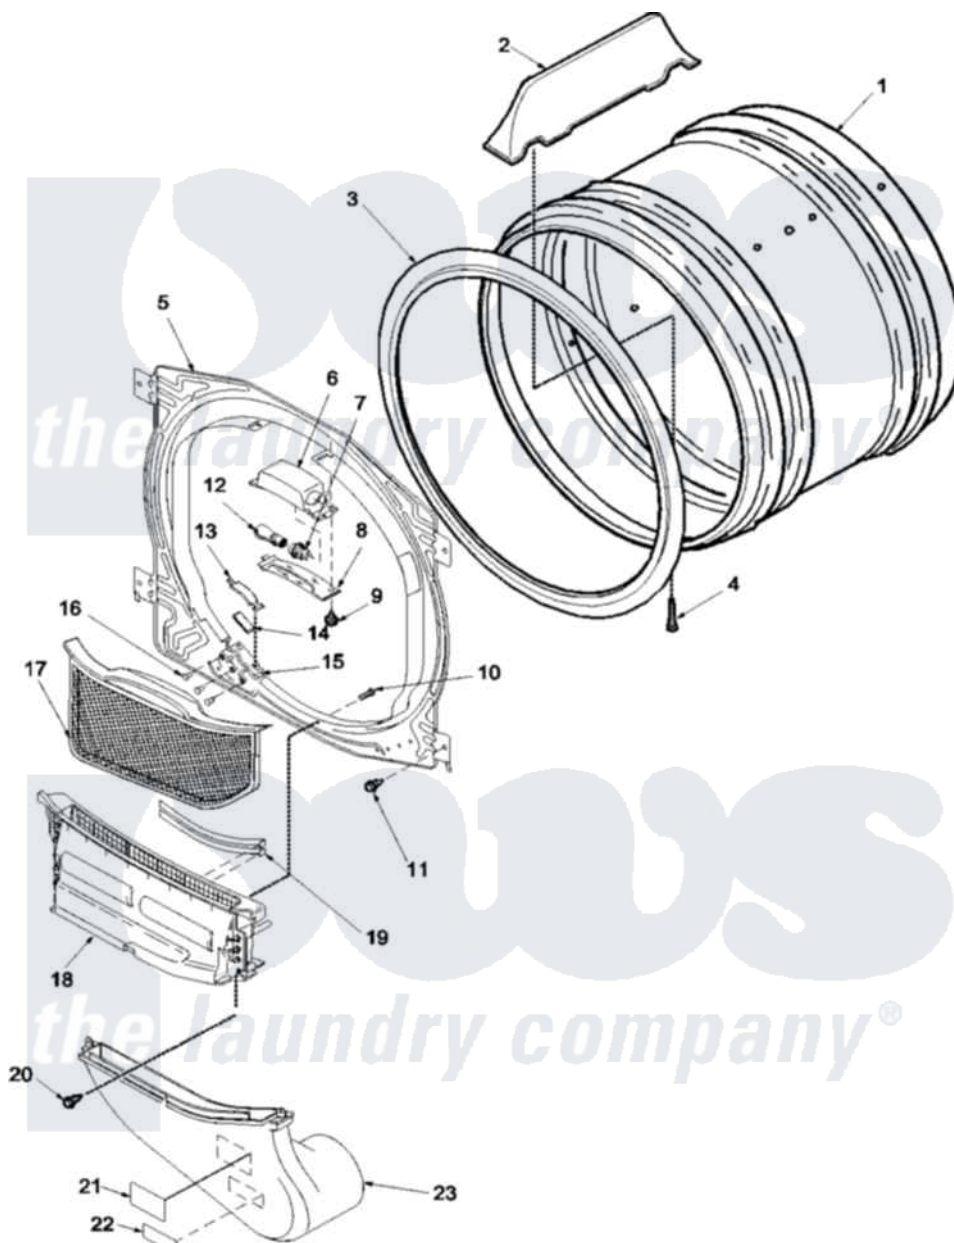

Amana LGD65AW (BOM: PLGD65AW) 04 - F BULKHEAD, AIR DUCT, SEAL AND CYLINDER

Amana Residential Amana LGD65AW (BOM: PLGD65AW) Dryer Parts Parts Diagram 04 - F BULKHEAD, AIR DUCT, SEAL AND CYLINDER
 Click on the part number to view part

Item	Original Part Number	Replaced By	Status	Part Description
1	504467W	504467WP		Cylinder Assembly
2	503703	12002559		Baffle Kit
3	501801	37001132		Seal, Cylinder
4	Y62588			Screw, 10BT-12 X 1 Tap
5	503616W	503616WP		Assembly, Frt Bulkhead
6	503622	Y504452		Light Assembly
7	504458	Y504452		Light Assembly
8	Y503623	40094301		Lens, Light
9	500227	505295		Screw, No.8ab-16 x 3/4 PH
12	Y60954	67001316		Bulb, Light
13	501553	37001298		Glide- Dry
14	500121	510189		Pad Felt
15	37001036			Bracket, Cylinder Glide
16	37001031	3370225		Screw
17	Y503627	37001142		Filter, Lint