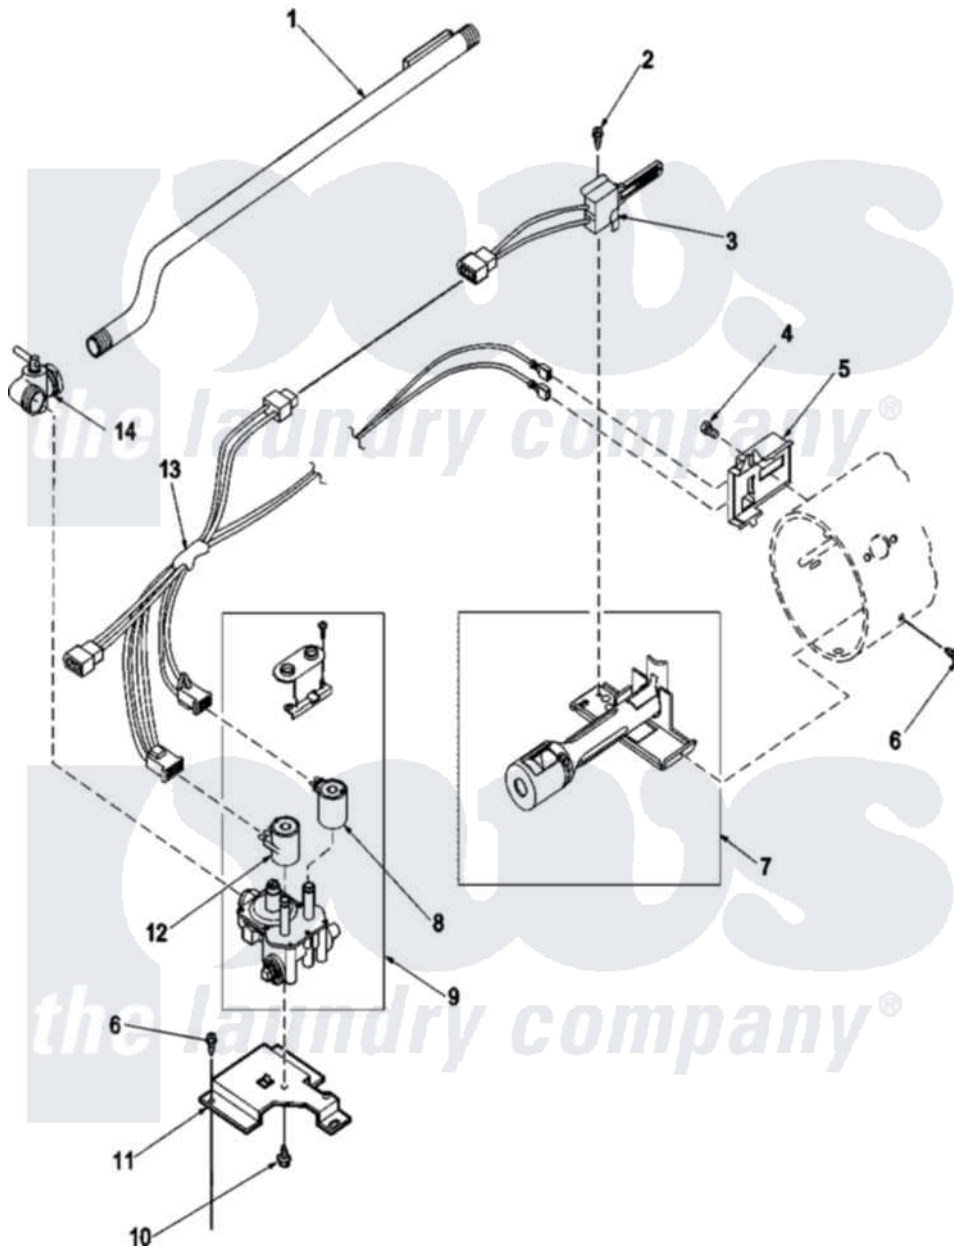

Amana LGD65AW (BOM: PLGD65AW) 05 - GAS VALVE, IGNITER AND CONVERSION KITS

Amana Residential Amana LGD65AW (BOM: PLGD65AW) Dryer Parts Parts Diagram 05 - GAS VALVE, IGNITER AND CONVERSION KITS
 Click on the part number to view part

Item	Original Part Number	Replaced By	Status	Part Description
1	500647	510204		Pipe
2	51782		Not Available	SCREW, 6B-20X5/16
3	503604	37001308		Ignitor
4	23222	3177991		Screw
5	Y56231	338906		Radiant, Sensor
7	Y56234	37001304		Burner Ign
8	58804B	694540		Coil, 60 Hz
9	Y504091			Assembly, Valve-Gas-Single
10	56124	3370225		Screw
11	500821			Bracket, Mounting-Gas
12	58804A	306106		Coil, Holding And Booster-W
13	60641	37001007		Harness, Wire
14	Y56229	510205		Valve-Elbo