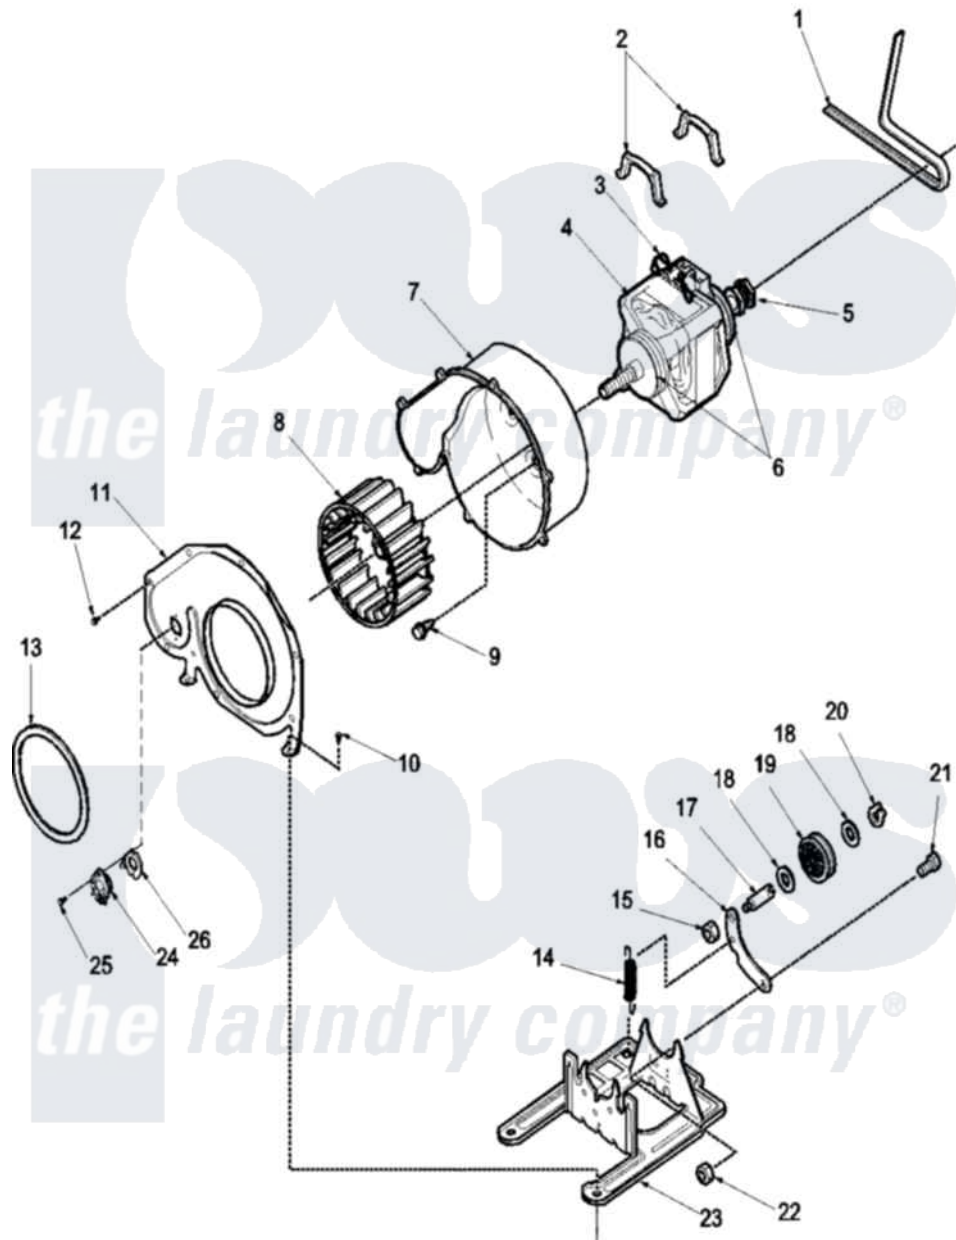

Amana LGD65AW (BOM: PLGD65AW) 07 - MOTOR AND FAN ASSEMBLIES

Amana Residential Amana LGD65AW (BOM: PLGD65AW) Dryer Parts Parts Diagram 07 - MOTOR AND FAN ASSEMBLIES

[Click on the part number to view part](#)

Item	Original Part Number	Replaced By	Status	Part Description
1	59174	40111201		Belt, Cylinder
2	Y58047	660658		Clamp, Motor Mounting 343481 685441
3	500218		Not Available	SWITCH, MOTOR
4	502368	2200376		Motor
5	500011			Pulley, Motor
6	590P3			Motor Hub Ring Kit
7	56020			Housing, Blower
8	56000	510139P		Assembly Blower Fan Package
9	Y31645	27001200		Screw
11	500078	511969P		Kit Blower Housing And Cover
12	31260			Screw, No.8 X 3/8 Ind H
13	504018	37001119		Seal, Blower Housing
14	56076			Spring, Idler

15	56156	358160	Nut
16	500910	37001144	Assembly- Idler
17	56461		Shaft
18	52549		Washer, 501 ID X3/4 Odx
19	Y54414		Assembly, Wheel And Bearing
20	23748		Ring, Retaining
21	500824		Screw, 1/4-20 Unc Hex
22	52566	27001225	Nut, Jam Mid Lock 1/4-20
23	503613		Mount, Motor
24	503979		Thermostat
25	Y33561	489464	Screw
26	61623		Thermostat, Heater-BR
NI	500269	37001287	Assembly, Idler Lever/Shaft/Pulley