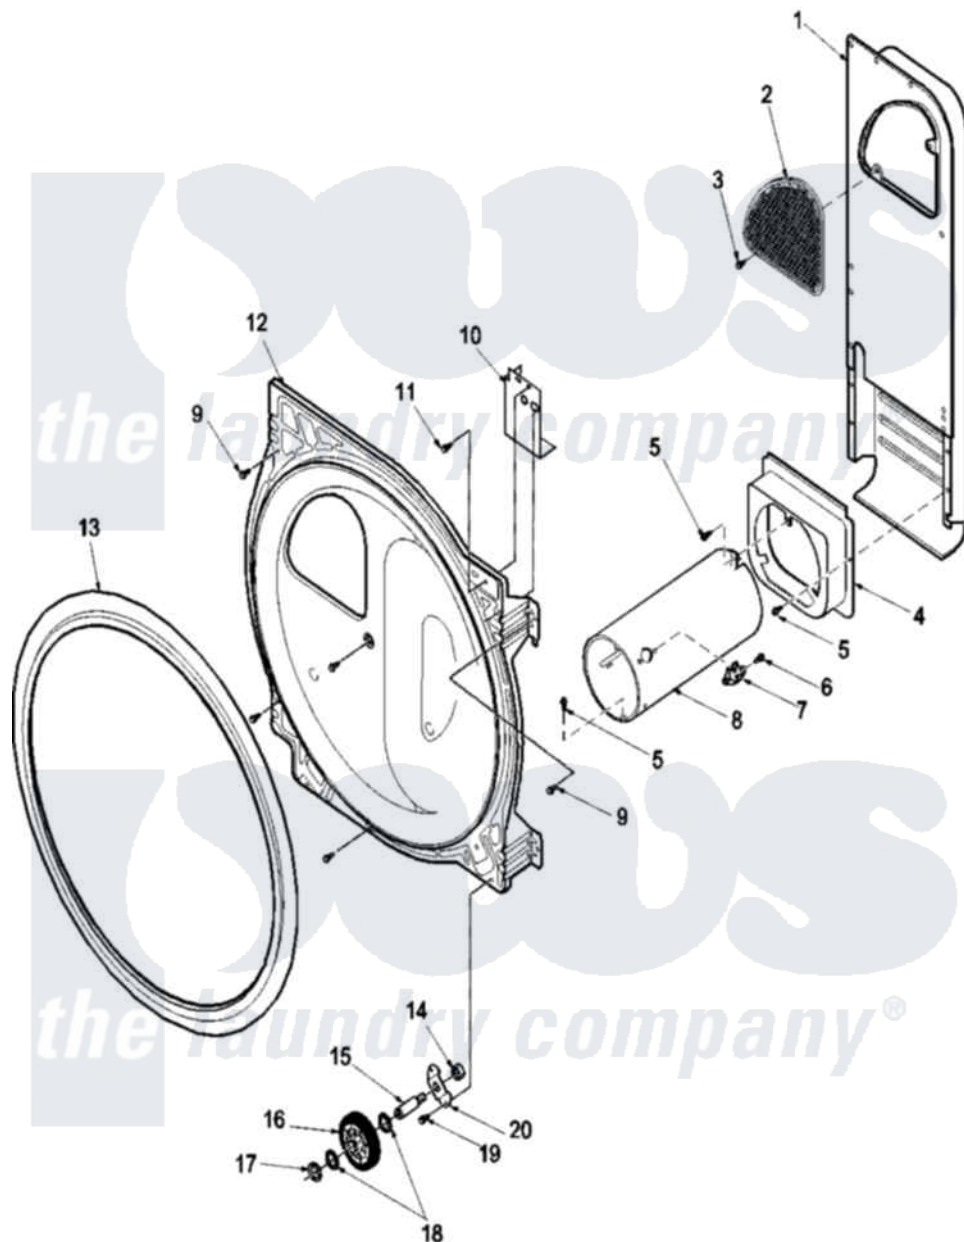

Amana LGD65AW (BOM: PLGD65AW) 08 - R BULKHEAD, SEAL, ROLLERS, AND AIR DUCT

Amana Residential Amana LGD65AW (BOM: PLGD65AW) Dryer Parts Parts Diagram 08 - R BULKHEAD, SEAL, ROLLERS, AND AIR DUCT
 Click on the part number to view part

Item	Original Part Number	Replaced By	Status	Part Description
1	503490	503605		Assembly, Heater Duct
2	500074	503605		Assembly, Heater Duct
4	500122	510101		Shroud Heat Duct
6	51782		Not Available	SCREW, 6B-20X5/16
7	Y61886			Thermostat, Limit-Blk
8	Y61888	37001303		Duct- Comb
10	Y504185			Shield, Terminal Block
11	501285			Screw, No.12 X 9/16-Pla
12	503616W	503616WP		Assembly, Frt Bulkhead
13	501801	37001132		Seal, Cylinder
14	56156	358160		Nut
15	56461			Shaft
16	500214	37001042		Assembly, Cylinder Roller
17	23748			Ring, Retaining
18	52549			Washer, 501 ID X3/4 Odx