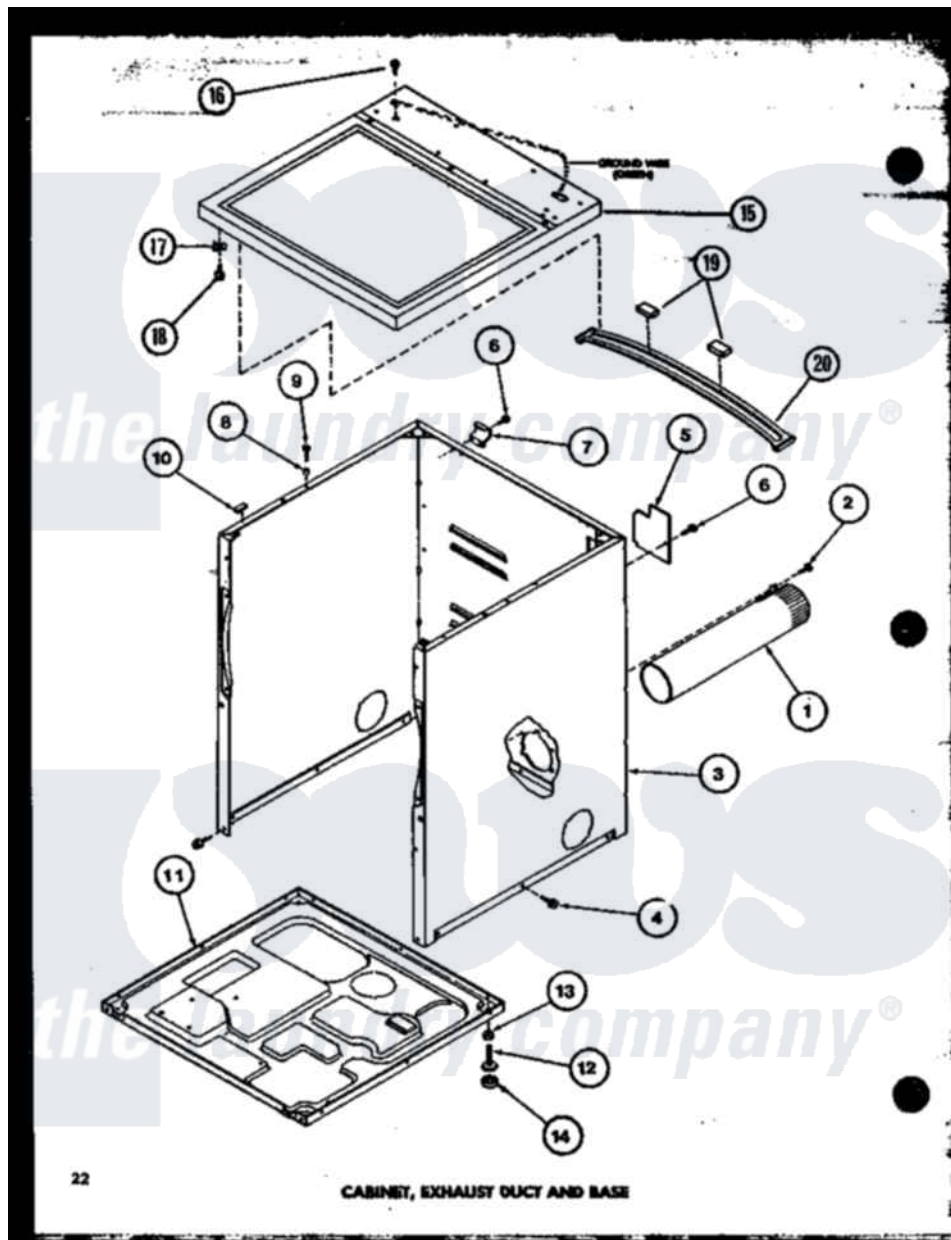

Amana LGD851 (BOM: P7804806W W) 01 - CABINET. EXHAUST DUCT AND BASE

Amana Residential Amana LGD851 (BOM: P7804806W W) Washer Parts Parts Diagram 01 - CABINET. EXHAUST DUCT AND BASE

[Click on the part number to view part](#)

Item	Original Part Number	Replaced By	Status	Part Description
1	R0603041		Not Available	DUCT, EXHAUST
2	R0600052		Not Available	SCREW, HEX HEAD
3	R0603068		Not Available	xxxASSY, DRYER CABINET
"	R0603067		Not Available	CABINET H GOLD
"	R0603118		Not Available	CABINET W
4	R0600028	27001200		Screw
5	R0603040	60821		Access Cover
6	R0600017		Not Available	SCREW
7	R0605567		Not Available	HINGE
8	R0603524	505187		Locator, Panel
9	R0600031	Y014874		Screw, Idler Arm And Sleeve
10	R0606519	Y56128		Pad, Bumper
11	R0603028	60811		Assembly, Base-Complete
12	R0600051	Y305086		Adjustable Leg And Nut
13	R0601021	62739		Nut, Lock