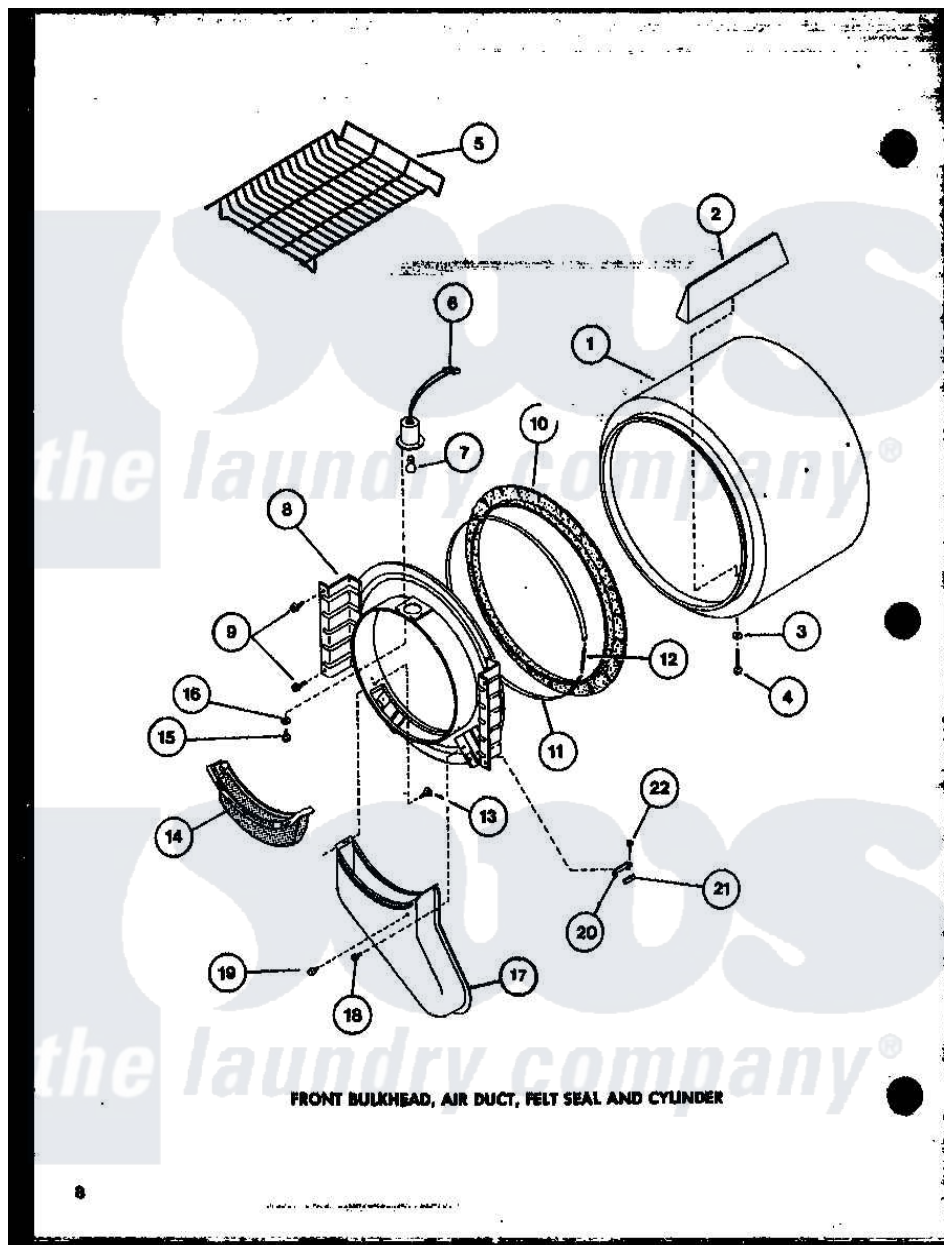

# Amana LGD851 (BOM: P7804806W W) 02 - FRONT BULKHEAD

Amana Residential Amana LGD851 (BOM: P7804806W W) Washer Parts Parts Diagram 02 - FRONT BULKHEAD  
 Click on the part number to view part

Item	Original Part Number	Replaced By	Status	Part Description
1	R0603031		Not Available	ASSY,CYLINDER PACK
2	R0605553		Not Available	BAFFLE
3	R0600524	<a href="#">M0270519</a>		Washer
4	R0600038		Not Available	SCREW
5	R0603572		Not Available	RACK, DRYING
8	R0603030		Not Available	ASSY BULK HEAD
9	R0600017		Not Available	SCREW
10	R0604508	<a href="#">56088</a>		Assembly, Seal
11	R0605555		Not Available	STRAP, SEAL
12	R0605554	<a href="#">52310</a>		Spring
13	R0600036	<a href="#">489464</a>		Screw
14	R0603530	<a href="#">61376P</a>		Filter, Lint-White W/Inst.
15	R0600047		Not Available	SCREW
16	R0600525		Not Available	LOCKWASHER
17	R0603531		Not Available	AIR DUCT
18	R0600039	<a href="#">489464</a>		Screw

19	R0606523	Not Available	BUMPER
20	R0605556	<a href="#">61448</a>	Glide, Cylinder-Rulon F
21	R0604507	<a href="#">510189</a>	Pad Felt
22	R0600033	<a href="#">489464</a>	Screw