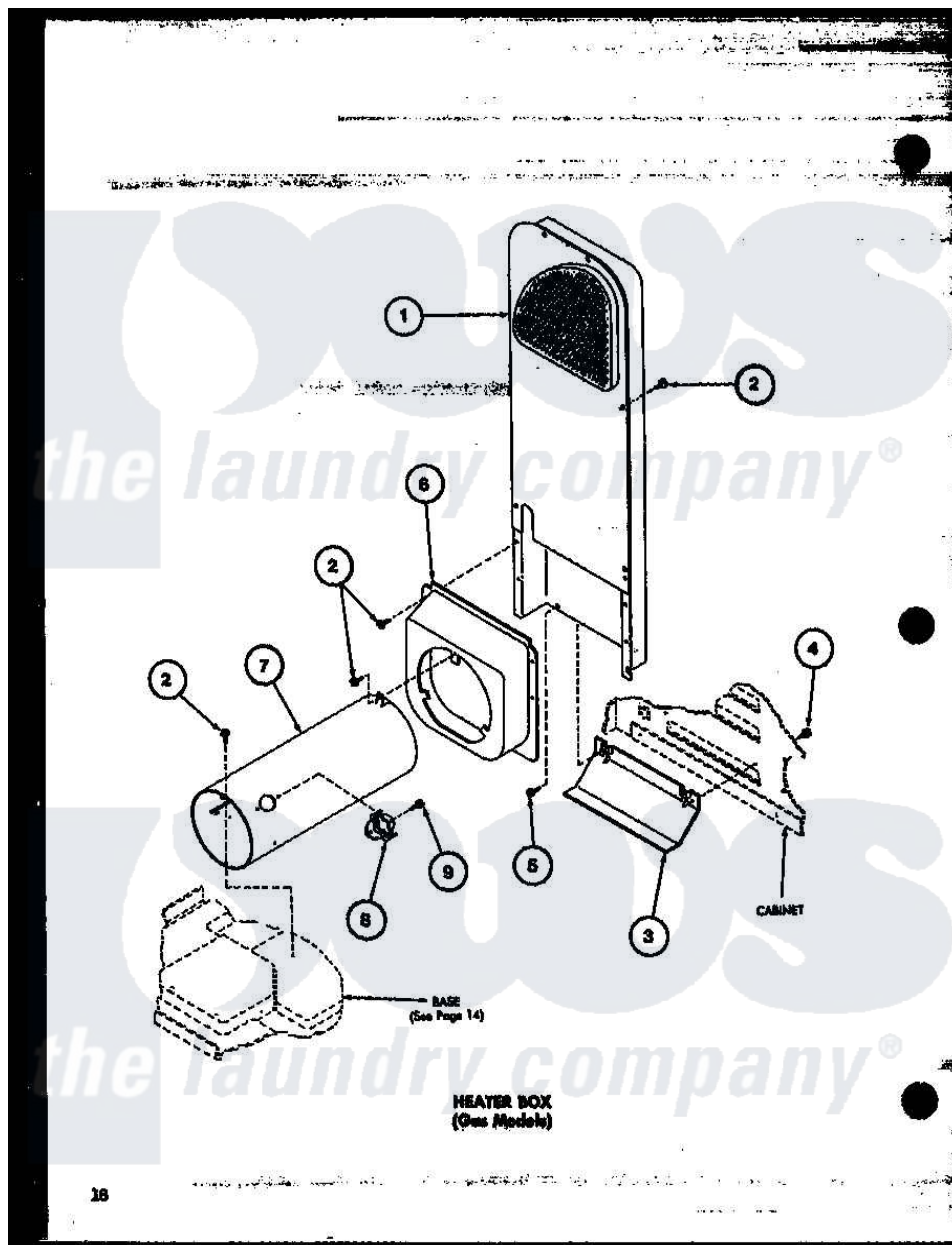

# Amana LGD851 (BOM: P7804806W W) 03 - HEATER BOX (GAS MODELS)

Amana Residential Amana LGD851 (BOM: P7804806W W) Washer Parts Parts Diagram 03 - HEATER BOX (GAS MODELS)

[Click on the part number to view part](#)

Item	Original Part Number	Replaced By	Status	Part Description
1	R0603035	<a href="#">503605</a>		Assembly, Heater Duct
2	R0600014	<a href="#">27001200</a>		Screw
3	R0603036		Not Available	SHIELD
4	R0600017		Not Available	SCREW
5	R0600028	<a href="#">27001200</a>		Screw
6	R0603037	<a href="#">510101</a>		Shroud Heat Duct
7	R0603038		Not Available	HOUSING, BURNER
8	R0611004	<a href="#">489P3</a>		Limit Thermostat
9	R0600033	<a href="#">489464</a>		Screw