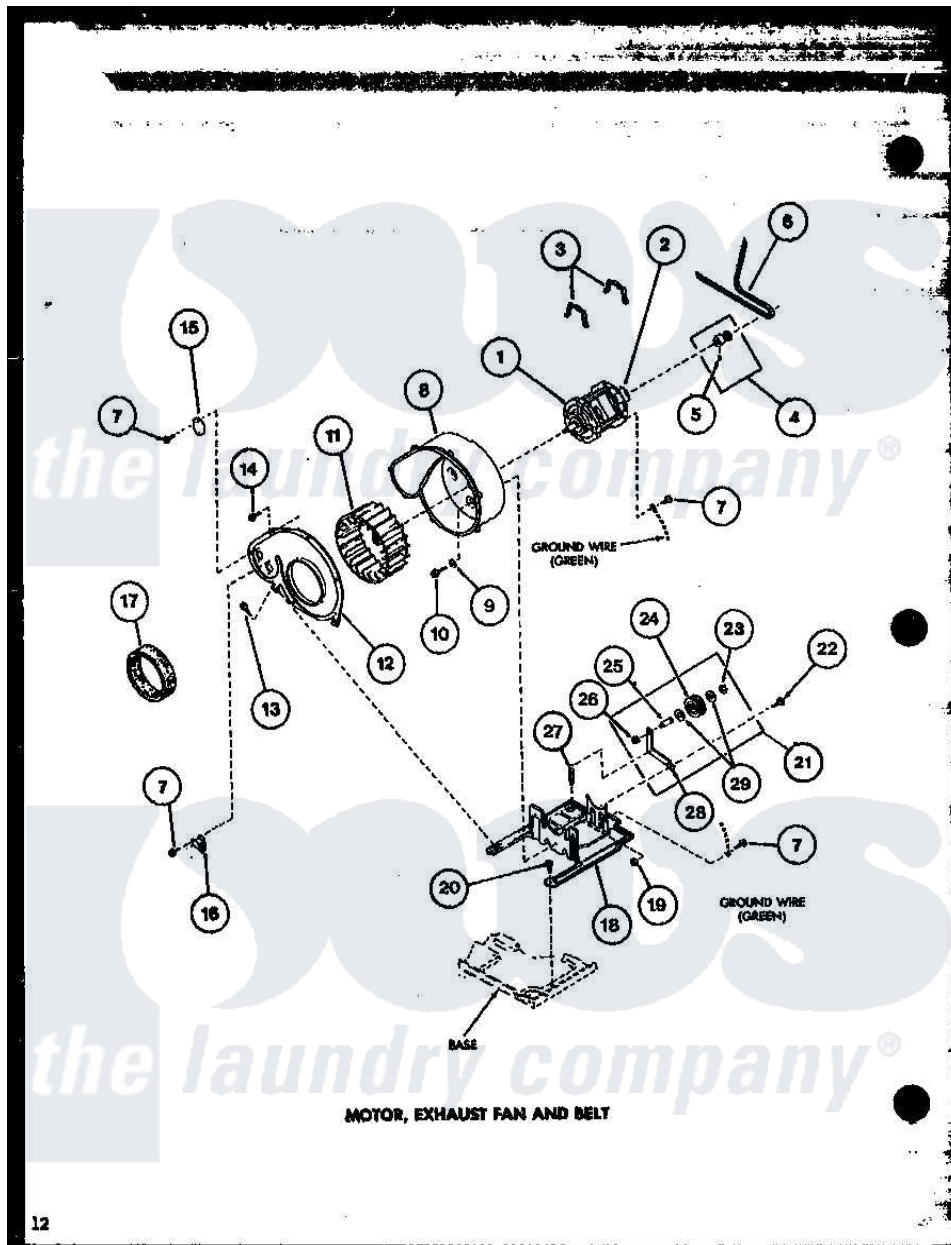

Amana LGD851 (BOM: P7804806W W) 05 - MOTOR

Amana Residential Amana LGD851 (BOM: P7804806W W) Washer Parts Parts Diagram 05 - MOTOR
 Click on the part number to view part

Item	Original Part Number	Replaced By	Status	Part Description
1	R0607005	915P3		Motor-Drve
2	R0602516			Motor Switch
"	R0602517		Not Available	SWITCH
3	R0601526	660658		Clamp, Motor Mounting 343481 685441
4	R0610059		Not Available	KIT,PULLEY & SETSCREW
5	R0600042		Not Available	SET SCREW
6	R0606549	40111201		Belt, Cylinder
7	R0600033	489464		Screw
8	R0603034	56020		Housing, Blower
9	R0600529	20176		Washer, .2656 ID x 9/16 OD
10	R0600028	27001200		Screw
11	R0603532	510139P		Assembly Blower Fan Package
12	R0603033		Not Available	HSG COVER
13	R0600001	W10116760		Screw
14	R0600004	W10116760		Screw

15	R0605691		Not Available	COVER PLATE
16	R0611008	59500		Assembly, Thermistor
17	R0604509		Not Available	FELT SEAL
18	R0605562	503613		Mount, Motor
19	R0601011	27001225		Nut, Jam Mid Lock 1/4-20
20	R0600017		Not Available	SCREW
21	R0610019	56170P		Assembly- Idle
22	R0600043		Not Available	SCREW
23	R0601527	23748		Ring, Retaining
24	R0609504	Y54414		Assembly, Wheel And Bearing
25	R0605560	56461		Shaft
26	R0601009	358160		Nut
27	R0605563	56076		Spring, Idler
28	R0605561		Not Available	LEVER, IDLER
29	R0600526	52549		Washer, 501 ID X3/4 Odx