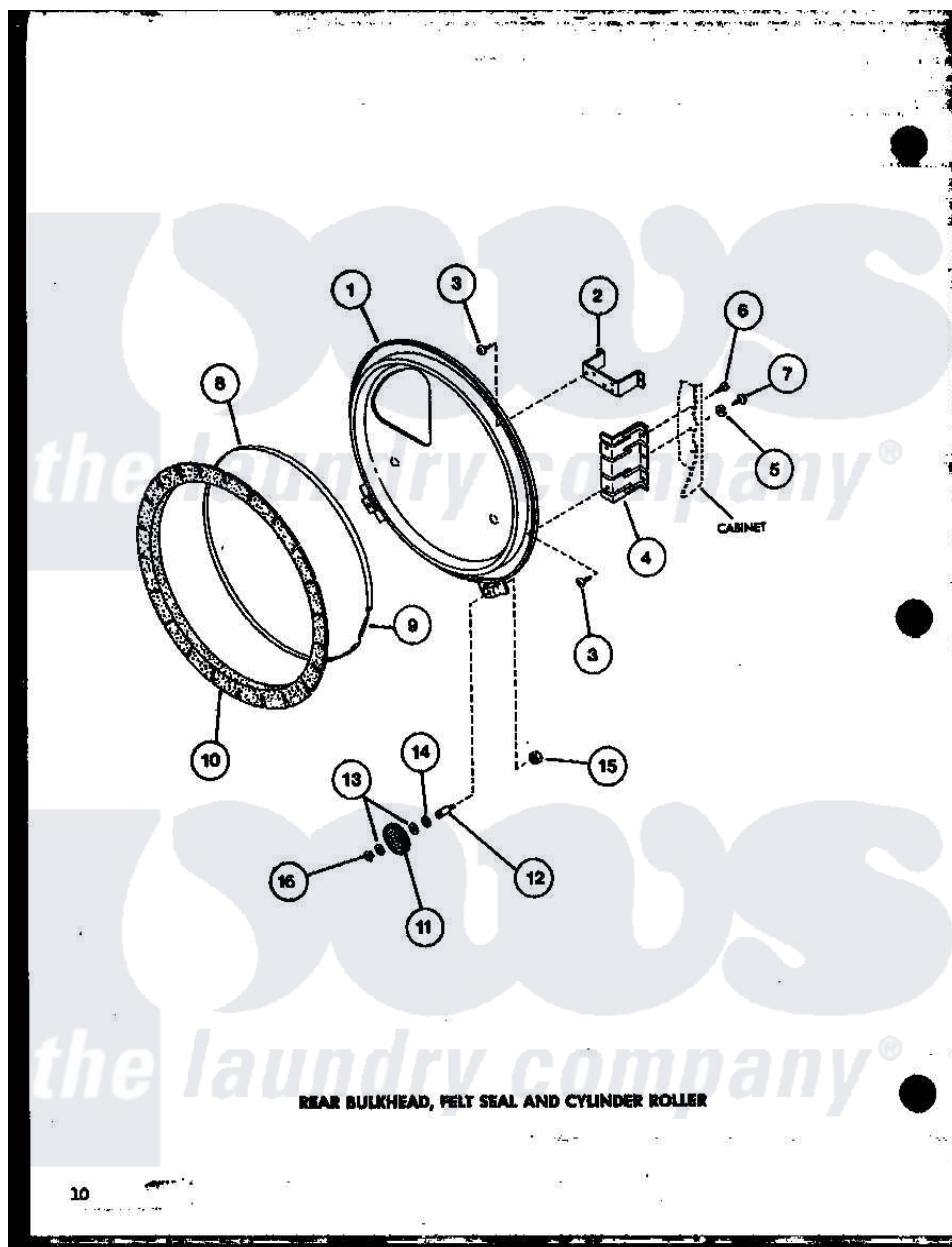

Amana LGD851 (BOM: P7804806W W) 09 - REAR BULKHEAD

Amana Residential Amana LGD851 (BOM: P7804806W W) Washer Parts Parts Diagram 09 - REAR BULKHEAD
 Click on the part number to view part

Item	Original Part Number	Replaced By	Status	Part Description
1	R0603117		Not Available	ASSY,REAR BULKHEAD
2	R0605558	60823P		Bracket, Terminal Block
3	R0600041		Not Available	SCREW
4	R0605557		Not Available	BRACKET
5	R0600527		Not Available	WASHER
6	R0600017		Not Available	SCREW
7	R0600040		Not Available	SCREW
8	R0605555		Not Available	STRAP, SEAL
9	R0605554	52310		Spring
10	R0604508	56088		Assembly, Seal
11	R0605559	62649P		Roller- CY
12	R0605560	56461		Shaft
13	R0600526	52549		Washer, 501 ID X3/4 Odx
14	R0600528		Not Available	THRUST WASHER
15	R0601009	358160		Nut
16	R0601527	23748		Ring, Retaining