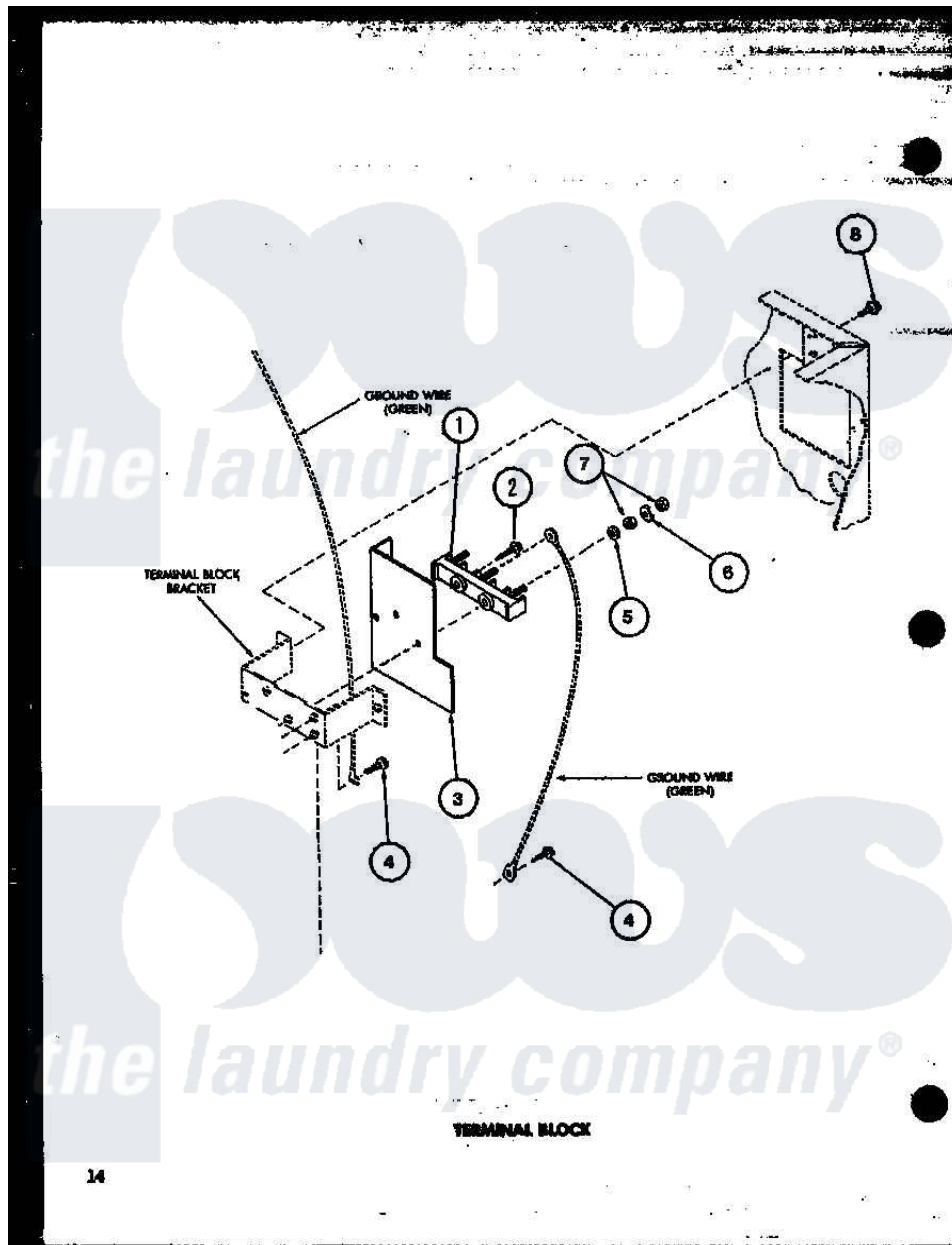

Amana LGD851 (BOM: P7804806W W) 10 - TERMINAL BLOCK

Amana Residential Amana LGD851 (BOM: P7804806W W) Washer Parts Parts Diagram 10 - TERMINAL BLOCK

[Click on the part number to view part](#)

Item	Original Part Number	Replaced By	Status	Part Description
1	R0610057	33001244		Block, Terminal
2	R0600038		Not Available	SCREW
3	R0604510		Not Available	SHIELD
4	R0600028	27001200		Screw
5	R0600530		Not Available	WASHER
6	R0600527		Not Available	WASHER
7	R0601022		Not Available	NUT
8	R0600017		Not Available	SCREW