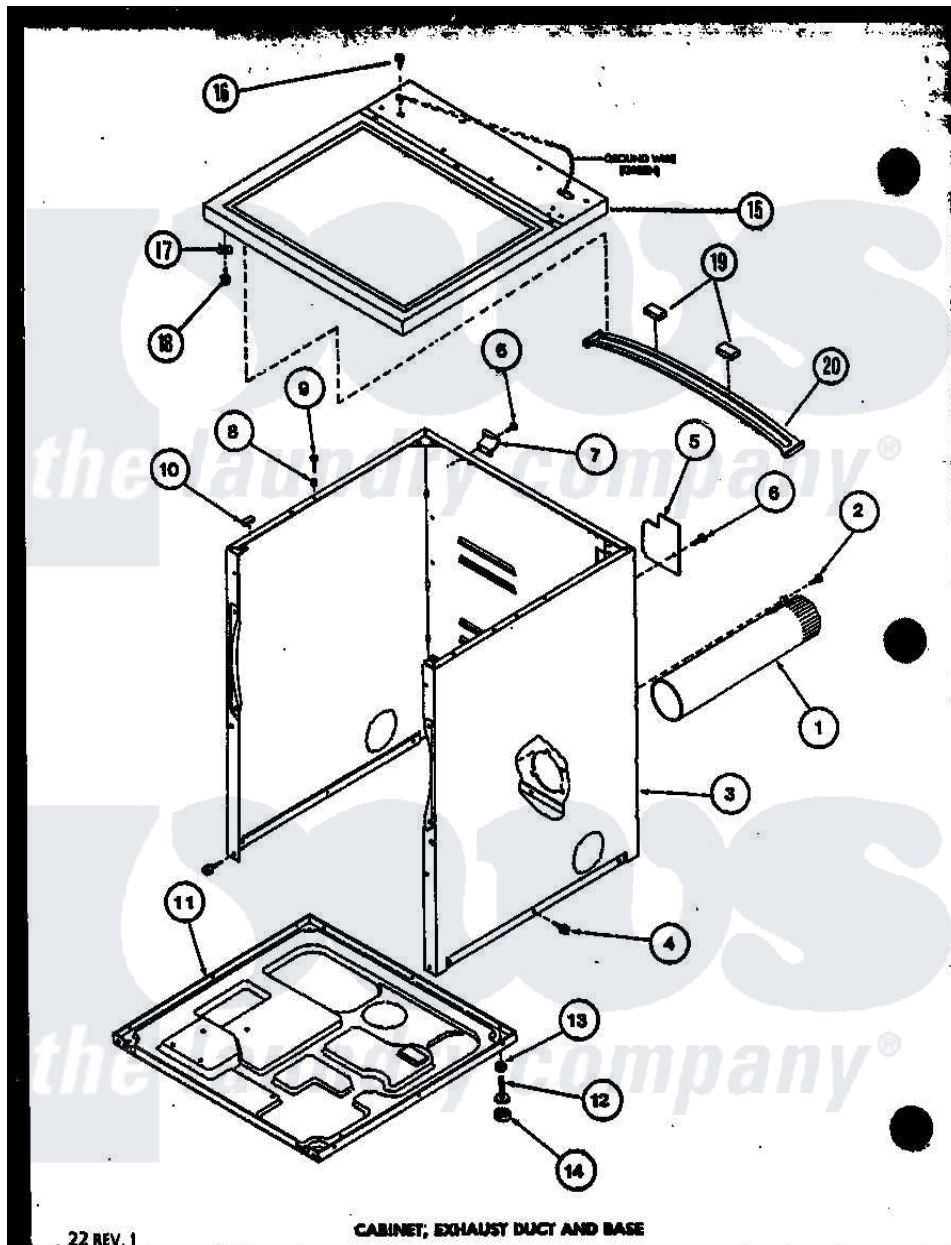

Amana LGD851 (BOM: P7804810W W) 01 - CABINET

22 REV. 1

CABINET, EXHAUST DUCT AND BASE

Amana Residential Amana LGD851 (BOM: P7804810W W) Dryer Parts Parts Diagram 01 - CABINET
 Click on the part number to view part

Item	Original Part Number	Replaced By	Status	Part Description
1	R0603041		Not Available	DUCT, EXHAUST
2	R0600052		Not Available	SCREW, HEX HEAD
3	R0603068		Not Available	xxxASSY, DRYER CABINET
"	R0603118		Not Available	CABINET W
4	R0600028	27001200		Screw
5	R0603040	60821		Access Cover
6	R0600017		Not Available	SCREW
7	R0605567		Not Available	HINGE
8	R0603524	505187		Locator, Panel
9	R0600031	Y014874		Screw, Idler Arm And Sleeve
10	R0606519	Y56128		Pad, Bumper
11	R0603028	60811		Assembly, Base-Complete
12	R0600051	Y305086		Adjustable Leg And Nut
13	R0601021	62739		Nut, Lock
14	R0606525	Y314137		Foot, Rubber
15	R0603149		Not Available	TOP ASSY W

"	R0603148		Not Available	TOP, ASSY A
16	R0600055	20530		Screw, 10-24 x 3/8 Hex
17	R0601005	36020		Nut-10-24
18	R0600010		Not Available	SCREW
19	R0606520		Not Available	PAD
20	R0605550		Not Available	BRACE