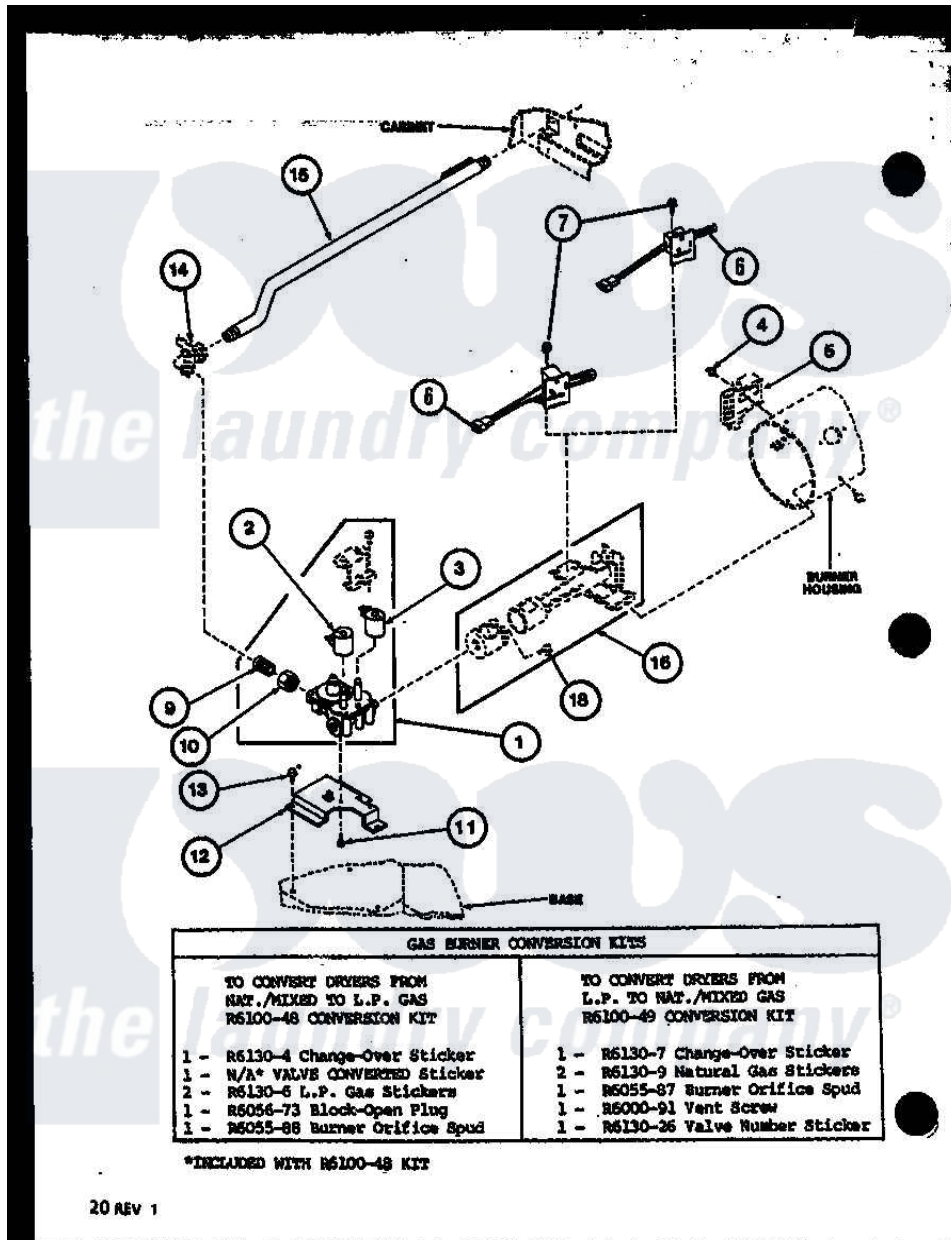

Amana LGD851 (BOM: P7804810W W) 03 - GAS BURNER CONVERSION KITS

20 REV 1

Amana Residential Amana LGD851 (BOM: P7804810W W) Dryer Parts Parts Diagram 03 - GAS BURNER CONVERSION KITS

Click on the part number to view part

Item	Original Part Number	Replaced By	Status	Part Description
1	R0606002	58804		Assembly, Valve-Gas-Single-
2	R0610003	306106		Coil, Holding And Booster--W
3	R0610050	694540		Coil, 60 Hz
4	R0600033	489464		Screw
5	R0611503	338906		Radiant, Sensor
6	R0610056	37001308		Ignitor
7	R0600047		Not Available	SCREW
9	R0606526		Not Available	NIPPLE
10	R0601034	40016301		Nut, Lock
11	R0600045	3370225		Screw
12	R0605694	500821		Bracket, Mounting-Gas
13	R0600014	27001200		Screw
14	R0606004	510205		Valve-Elbo
15	R0610051	58911		Assembly, Lead-In Pipe
16	R0610023	37001304		Burner Ign