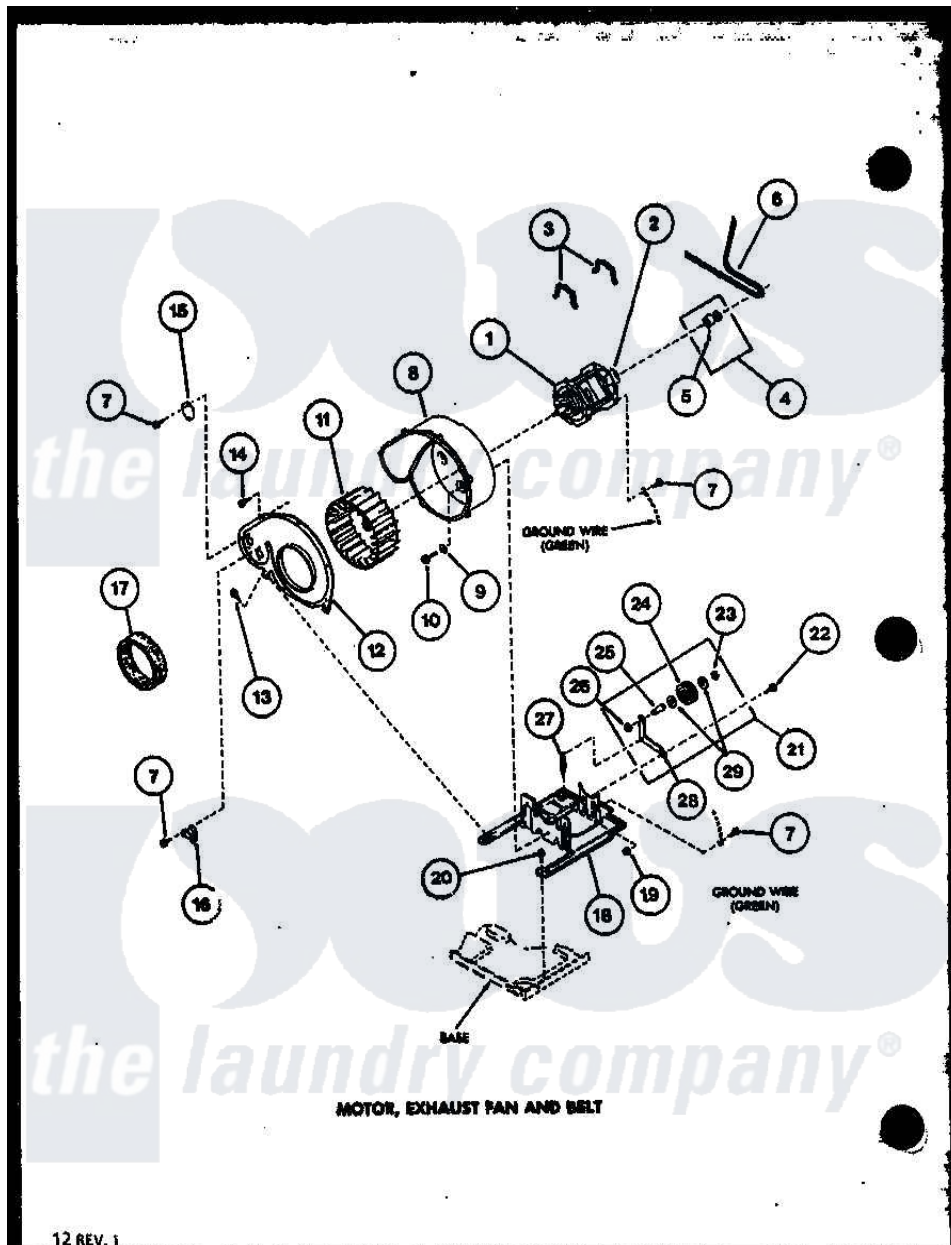

Amana LGD851 (BOM: P7804810W W) 06 - MOTOR

12 REV. 1

Amana Residential Amana LGD851 (BOM: P7804810W W) Dryer Parts Parts Diagram 06 - MOTOR  
 Click on the part number to view part

Item	Original Part Number	Replaced By	Status	Part Description
1	R0607005	<a href="#">915P3</a>		Motor-Drve
2	<a href="#">R0602516</a>			Motor Switch
"	R0602517		Not Available	SWITCH
"	R0602533		Not Available	MOTOR SWITCH
3	R0601526	<a href="#">660658</a>		Clamp, Motor Mounting 343481 685441
4	R0610059		Not Available	KIT,PULLEY & SETSCREW
5	R0600042		Not Available	SET SCREW
6	R0606549	<a href="#">40111201</a>		Belt, Cylinder
7	R0600033	<a href="#">489464</a>		Screw
8	R0603034	<a href="#">56020</a>		Housing, Blower
9	R0600529	<a href="#">20176</a>		Washer, .2656 ID x 9/16 OD
10	R0600028	<a href="#">27001200</a>		Screw
11	R0603532	<a href="#">510139P</a>		Assembly Blower Fan Package
12	R0603033		Not Available	HSG COVER
13	R0600001	<a href="#">W10116760</a>		Screw

14	R0600004	<a href="#">W10116760</a>		Screw
15	R0605691		Not Available	COVER PLATE
16	R0611008	<a href="#">59500</a>		Assembly, Thermistor
17	R0604509		Not Available	FELT SEAL
18	R0605562	<a href="#">503613</a>		Mount, Motor
19	R0601011	<a href="#">27001225</a>		Nut, Jam Mid Lock 1/4-20
20	R0600017		Not Available	SCREW
21	R0610019	<a href="#">56170P</a>		Assembly- Idle
22	R0600043		Not Available	SCREW
23	R0601527	<a href="#">23748</a>		Ring, Retaining
24	R0609504	<a href="#">Y54414</a>		Assembly, Wheel And Bearing
25	R0605560	<a href="#">56461</a>		Shaft
26	R0601009	<a href="#">358160</a>		Nut
27	R0605563	<a href="#">56076</a>		Spring, Idler
28	R0605561		Not Available	LEVER, IDLER
29	R0600526	<a href="#">52549</a>		Washer, 501 ID X3/4 Odx